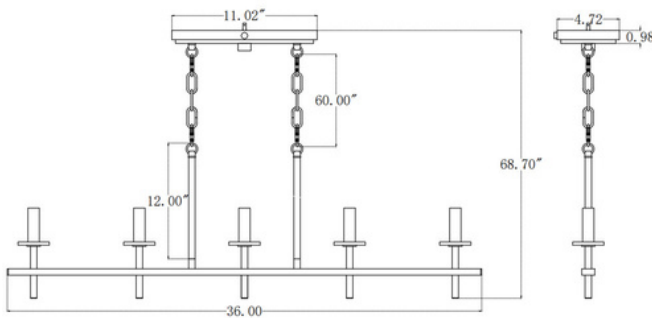

Light Source

Lamp Not Included

Lamp Type: B10

Incandescent or LED

Number of bulbs: 5

Max Wattage/Range: 60W

Voltage: 120

Socket Type: E12 CAND BASE

Mounting / Installations

Plug-in Mounting System

Lead Wire Length: 74"

Wire Type: SPT-1 105°C

Location Rating: Damp

Luminaire Support: Max. 50 lbs

SkyPlug: SPU-3L

SkyOutlet: SR-3L