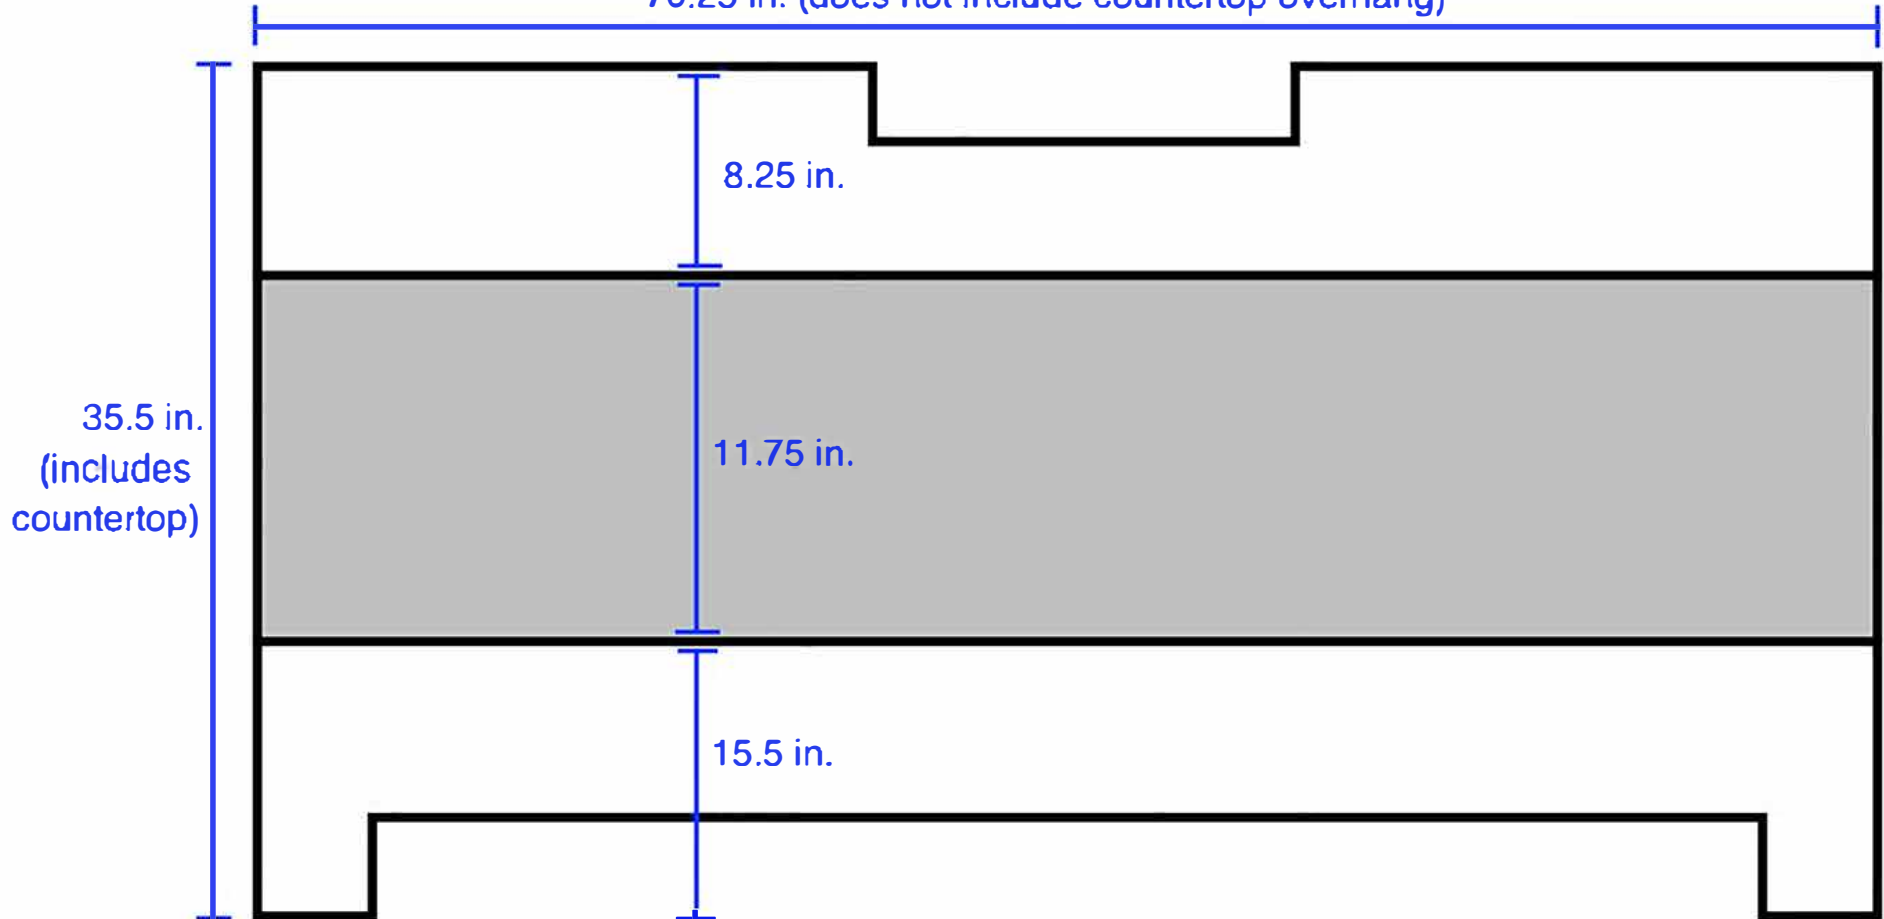

72-inch Vanity Back View

70.25 in. (does not include countertop overhang)

All measurements are approximate and rounded to the nearest quarter inch.
Please allow for a slight margin of error.