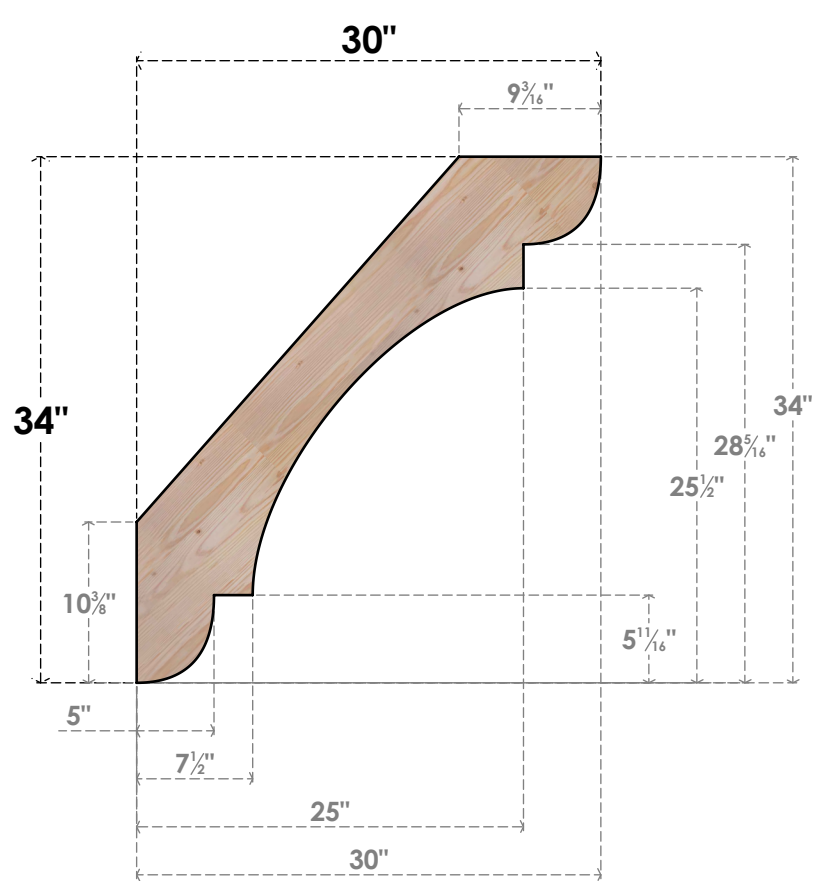

BRC06X30X34OLY00SDF

5 1/2"W X 30"D X 34"H OLYMPIC SMOOTH BRACE, DOUGLAS FIR

SIDE

FRONT

EKENA MILLWORK
 2300 WEST MAIN ST.
 CLARKSVILLE, TX 75426
 TOLL FREE: 866-607-0453
 WWW.EKENAMILLWORK.COM

NOTES

1. INSTALLATION TO BE COMPLETED IN ACCORDANCE WITH MANUFACTURER'S SPECIFICATIONS.
2. DRAWING MAY NOT BE TO SCALE
3. THIS DRAWING IS INTENDED FOR DESIGN AND PLANNING PURPOSES ONLY.
4. ALL INFORMATION CONTAINED HEREIN WAS CURRENT AT THE TIME OF DEVELOPMENT BUT MUST BE REVIEWED AND APPROVED BY THE PRODUCT MANUFACTURER TO BE CONSIDERED ACCURATE.
5. PRODUCTS ARE NOT KILN DRIED. THIS ITEM IS UNIQUE AND WILL CONTAIN THE NATURAL VARIATIONS THAT THE WOOD SPECIES OFFERS. THIS MAY RESULT IN VARIATIONS UP TO 1/4"