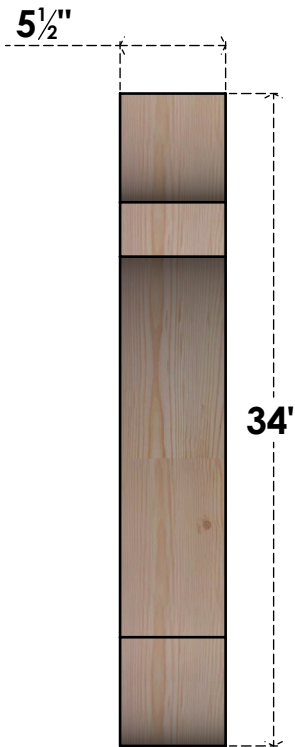

BRC06X30X34OLY00SDF

5 1/2"W X 30"D X 34"H OLYMPIC SMOOTH BRACE, DOUGLAS FIR

SIDE

FRONT

EKENA MILLWORK
 2300 WEST MAIN ST.
 CLARKSVILLE, TX 75426
 TOLL FREE: 866-607-0453
 WWW.EKENAMILLWORK.COM

NOTES

1. INSTALLATION TO BE COMPLETED IN ACCORDANCE WITH MANUFACTURER'S SPECIFICATIONS.
2. DRAWING MAY NOT BE TO SCALE
3. THIS DRAWING IS INTENDED FOR DESIGN AND PLANNING PURPOSES ONLY.
4. ALL INFORMATION CONTAINED HEREIN WAS CURRENT AT THE TIME OF DEVELOPMENT BUT MUST BE REVIEWED AND APPROVED BY THE PRODUCT MANUFACTURER TO BE CONSIDERED ACCURATE.
5. PRODUCTS ARE NOT KILN DRIED. THIS ITEM IS UNIQUE AND WILL CONTAIN THE NATURAL VARIATIONS THAT THE WOOD SPECIES OFFERS. THIS MAY RESULT IN VARIATIONS UP TO 1/4"