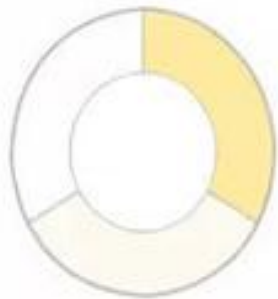

Four heads and  
five pieces of glass

---

Material  
Iron + Glass

---

light source  
G9\*4

Three-color light changing

---

Chassis size

Length: 11.02 inches

Width: 2.36 inches

Thickness: 1.38 inches

10.

22.44inch57cm

2.4inch26cm