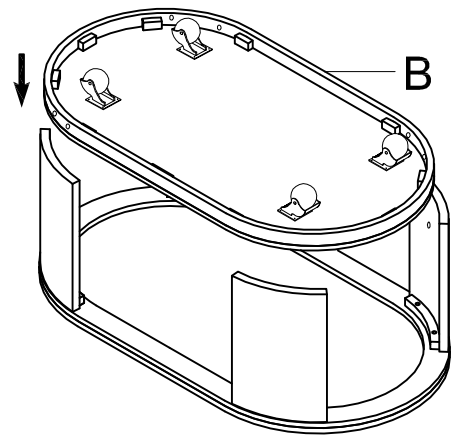

ASSEMBLY INSTRUCTION

OVAL COCKTAIL TABLE SQUARE COCKTAIL TABLE WITH PARQUET TOP

Thank you for purchasing this product. Be sure to check all packing materials carefully for small parts that may have come loose inside the carton during shipment.

Before You Assemble: Please read all instructions carefully before beginning assembly. It is recommended that 2 people work together during assembly to prevent personal injury and to ensure that heavy or cumbersome parts are not damaged during the process.

CAUTION: For your safety, this product requires two people to lift.

Step 1

Step 2

Step 3

NOTE : WAIT TO TIGHTEN ALL COMPONENTS COMPLETELY UNTIL UNIT IS FULLY ASSEMBLED. THIS WILL ALLOW FOR EASIER ASSEMBLY.

PICTURE	DESCRIPTION	Q'TY
A	TABLE TOP	1pc
B	BOTTOM	1pc
C	LEGS	4pcs

Hardware List(Enclosed in Table)

PICTURE	DESCRIPTION	Q'TY
D	Allen key 20 x 60 x 4mm	1pc
E	Bolt 5/16" x 1 1/2 "	16pcs