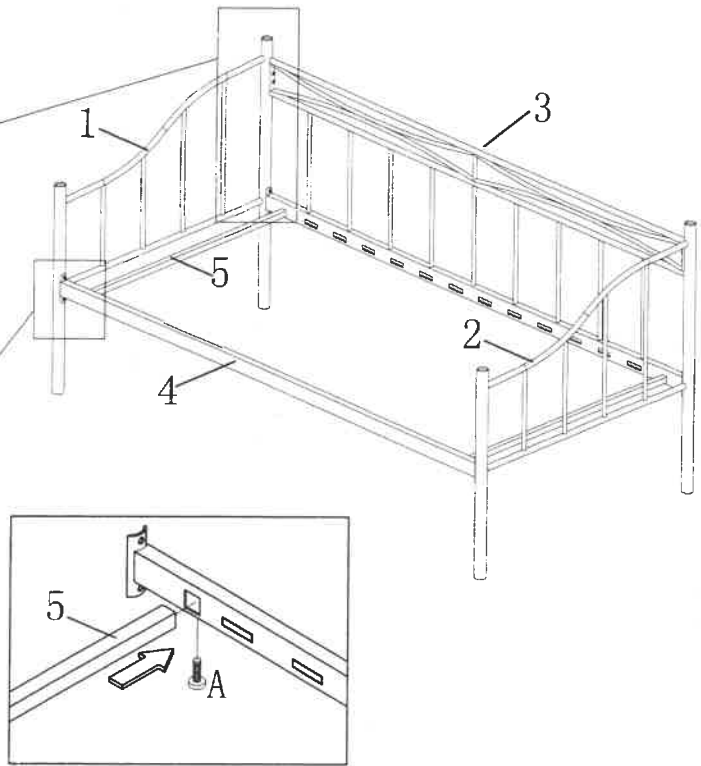

Assembly Instructions

Remarks: Two adults are required to assemble this bed.
Paris Day Bed is for Domestic use and Strictly NOT for Contract use

1 (X1)

5 (X2)

3 (X1)

6 (X12)

4 (X1)

2 (X1)

					
M6x15mm AX4	M6x25mm BX4	M8x20mm CX8	DX24	EX4	4mm FX1

Step 1

Step 2