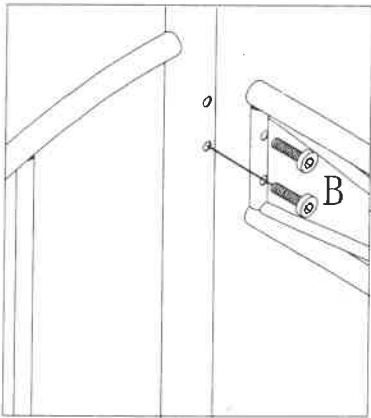

Assembly Instructions

Remarks: Two adults are required to assemble this bed.
Paris Day Bed is for Domestic use and Strictly NOT for Contract use

1 (X1)

5 (X2)

3 (X1)

6 (X12)

4 (X1)

2 (X1)

					
M6x15mm AX4	M6x25mm BX4	M8x20mm CX8	DX24	EX4	4mm FX1

Step 1

Step 2