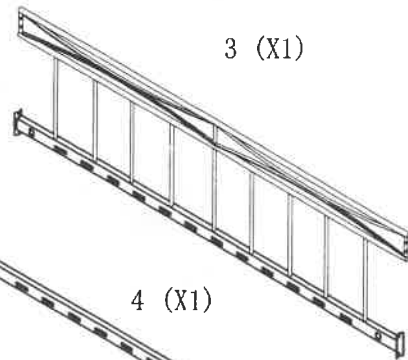

Assembly Instructions

Remarks: Two adults are required to assemble this bed.
Paris Day Bed is for Domestic use and Strictly NOT for Contract use

1 (X1)

5 (X2)

3 (X1)

6 (X12)

4 (X1)

2 (X1)

					
M6x15mm AX4	M6x25mm BX4	M8x20mm CX8	DX24	EX4	4mm FX1

Step 1

Step 2