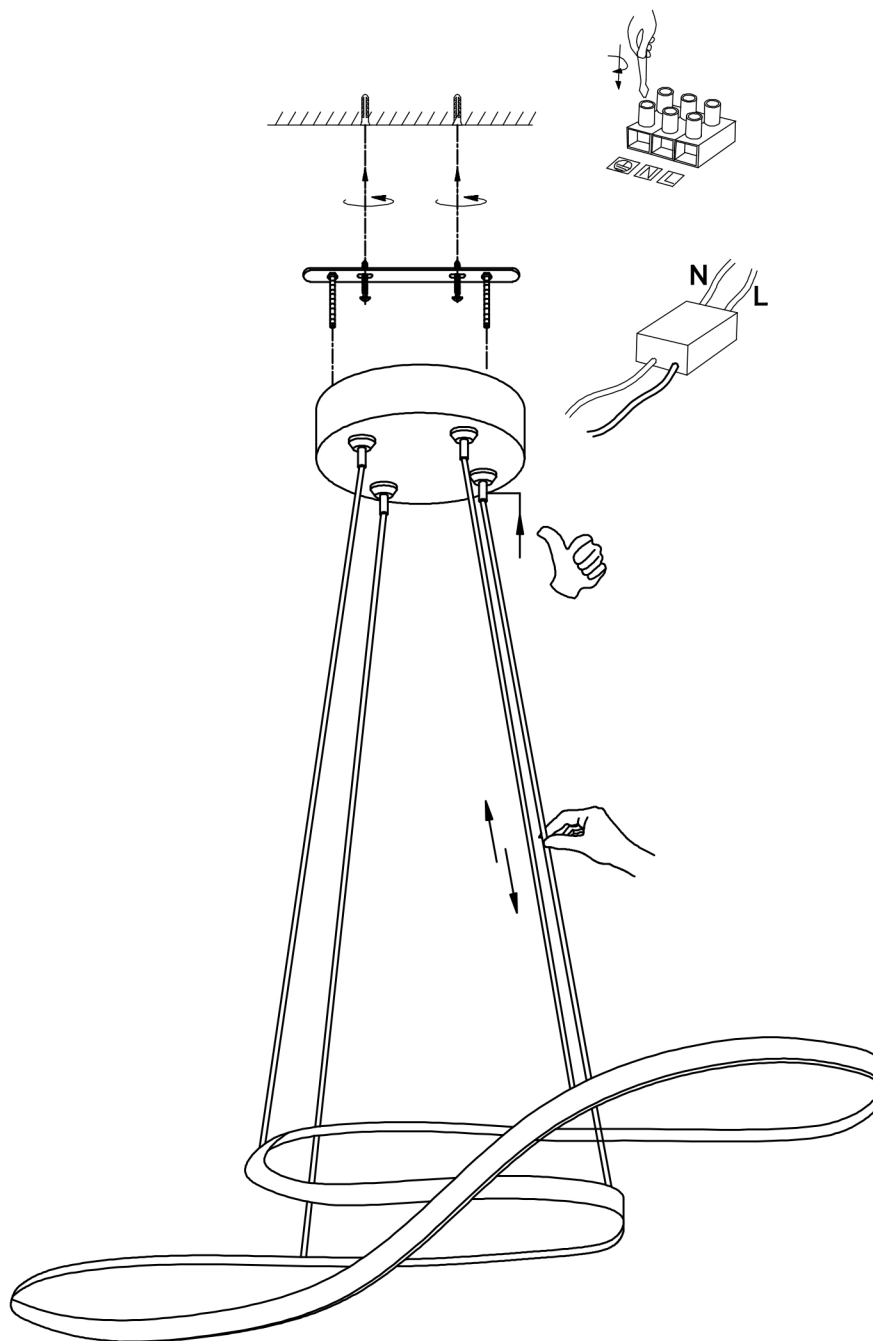

Installation Manual

Wires Adjustable : you can adjust the wires height as you need

Attention : 1. Donot fit the chandelier to wet ceiling
2. Cut the power before installation
3. Fix the screws and lamps tightly