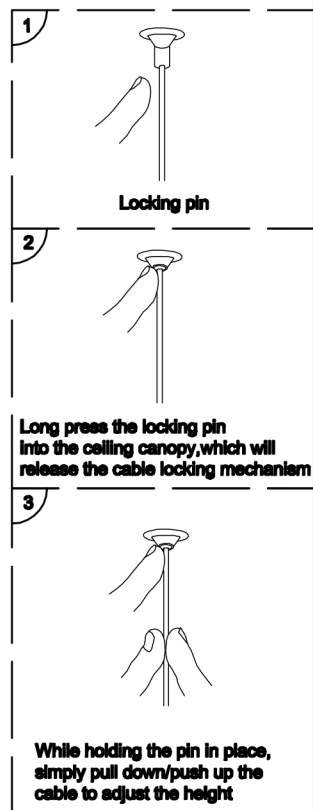

Installation Manual

Wires Adjustable : you can adjust the wires height as you need

Attention : 1. Donot fit the chandelier to wet ceiling
2. Cut the power before installation
3. Fix the screws and lamps tightly