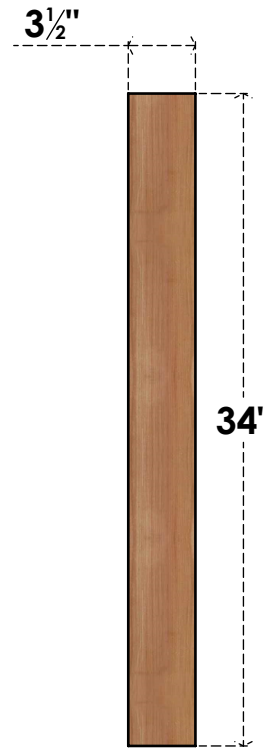

# BRC04X30X34TRA00SWR

3 1/2"W X 30"D X 34"H TRADITIONAL SMOOTH BRACE, WESTERN RED CEDAR

**SIDE**

**FRONT**

**EKENA MILLWORK**  
 2300 WEST MAIN ST.  
 CLARKSVILLE, TX 75426  
 TOLL FREE: 866-607-0453  
 WWW.EKENAMILLWORK.COM

**NOTES**

1. INSTALLATION TO BE COMPLETED IN ACCORDANCE WITH MANUFACTURER'S SPECIFICATIONS.
2. DRAWING MAY NOT BE TO SCALE
3. THIS DRAWING IS INTENDED FOR DESIGN AND PLANNING PURPOSES ONLY.
4. ALL INFORMATION CONTAINED HEREIN WAS CURRENT AT THE TIME OF DEVELOPMENT BUT MUST BE REVIEWED AND APPROVED BY THE PRODUCT MANUFACTURER TO BE CONSIDERED ACCURATE.
5. PRODUCTS ARE NOT KILN DRIED. THIS ITEM IS UNIQUE AND WILL CONTAIN THE NATURAL VARIATIONS THAT THE WOOD SPECIES OFFERS. THIS MAY RESULT IN VARIATIONS UP TO 1/4"