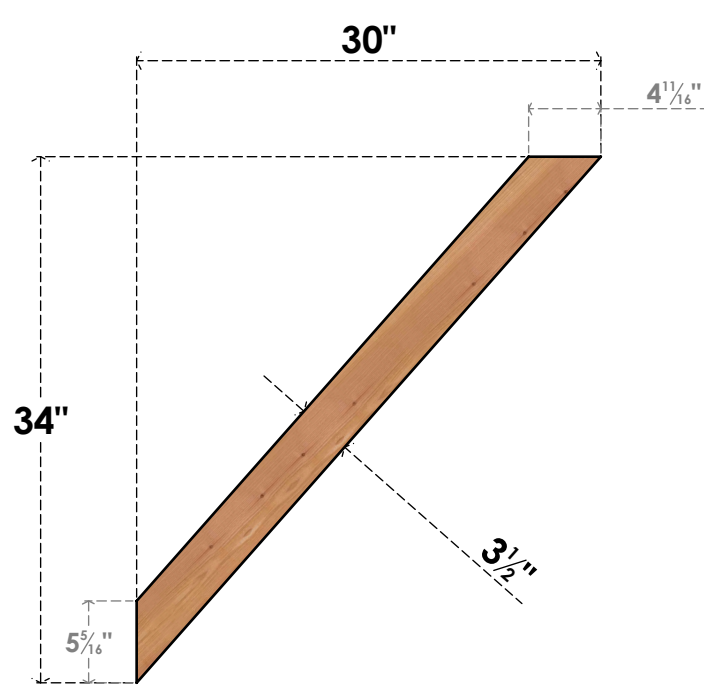

# BRC04X30X34TRA00SWR

3 1/2"W X 30"D X 34"H TRADITIONAL SMOOTH BRACE, WESTERN RED CEDAR

**SIDE**

**FRONT**

**EKENA MILLWORK**  
 2300 WEST MAIN ST.  
 CLARKSVILLE, TX 75426  
 TOLL FREE: 866-607-0453  
 WWW.EKENAMILLWORK.COM