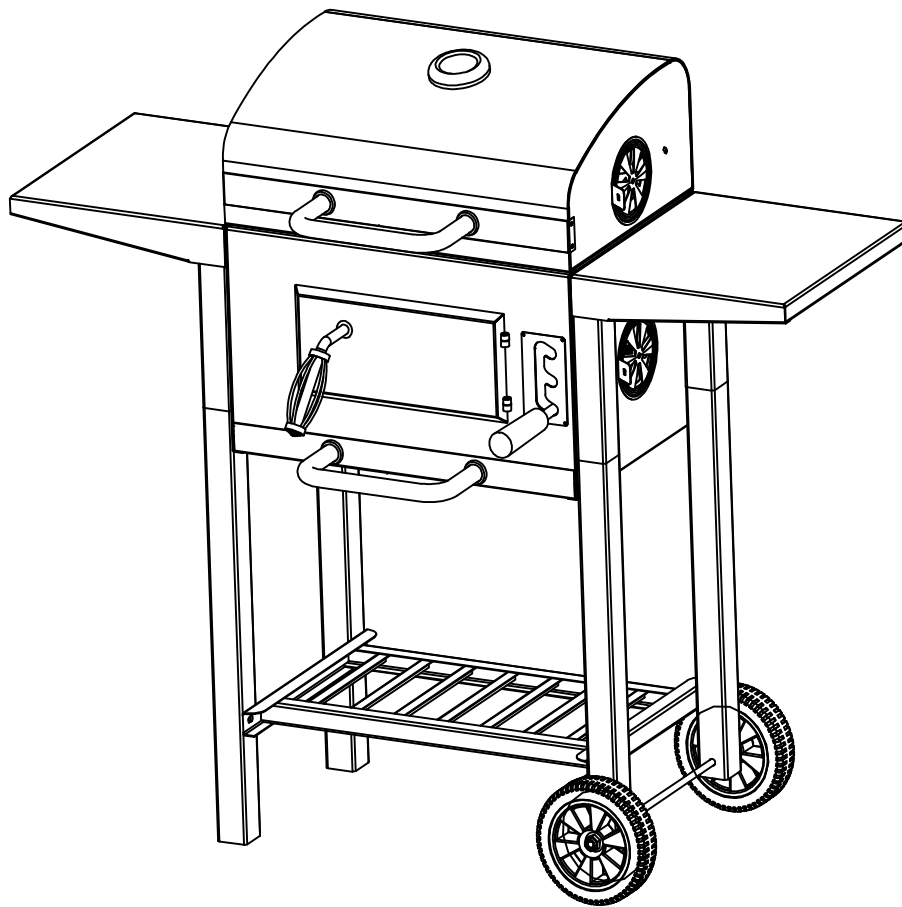

MANUAL

SQUARE CHARCOAL BARBECUE GRILL

1. The barbecue shall be heated up and the fuel kept red hot for at least 30 min prior to the first cooking.
2. Do not cook before the fuel has a coating of ash.
3. WARNING! This barbecue will become very hot, do not move it during operation.
4. Do not use indoors!
5. WARNING! Do not use spirit or petrol for lighting or re-lighting!
6. WARNING! Keep children and pets away.