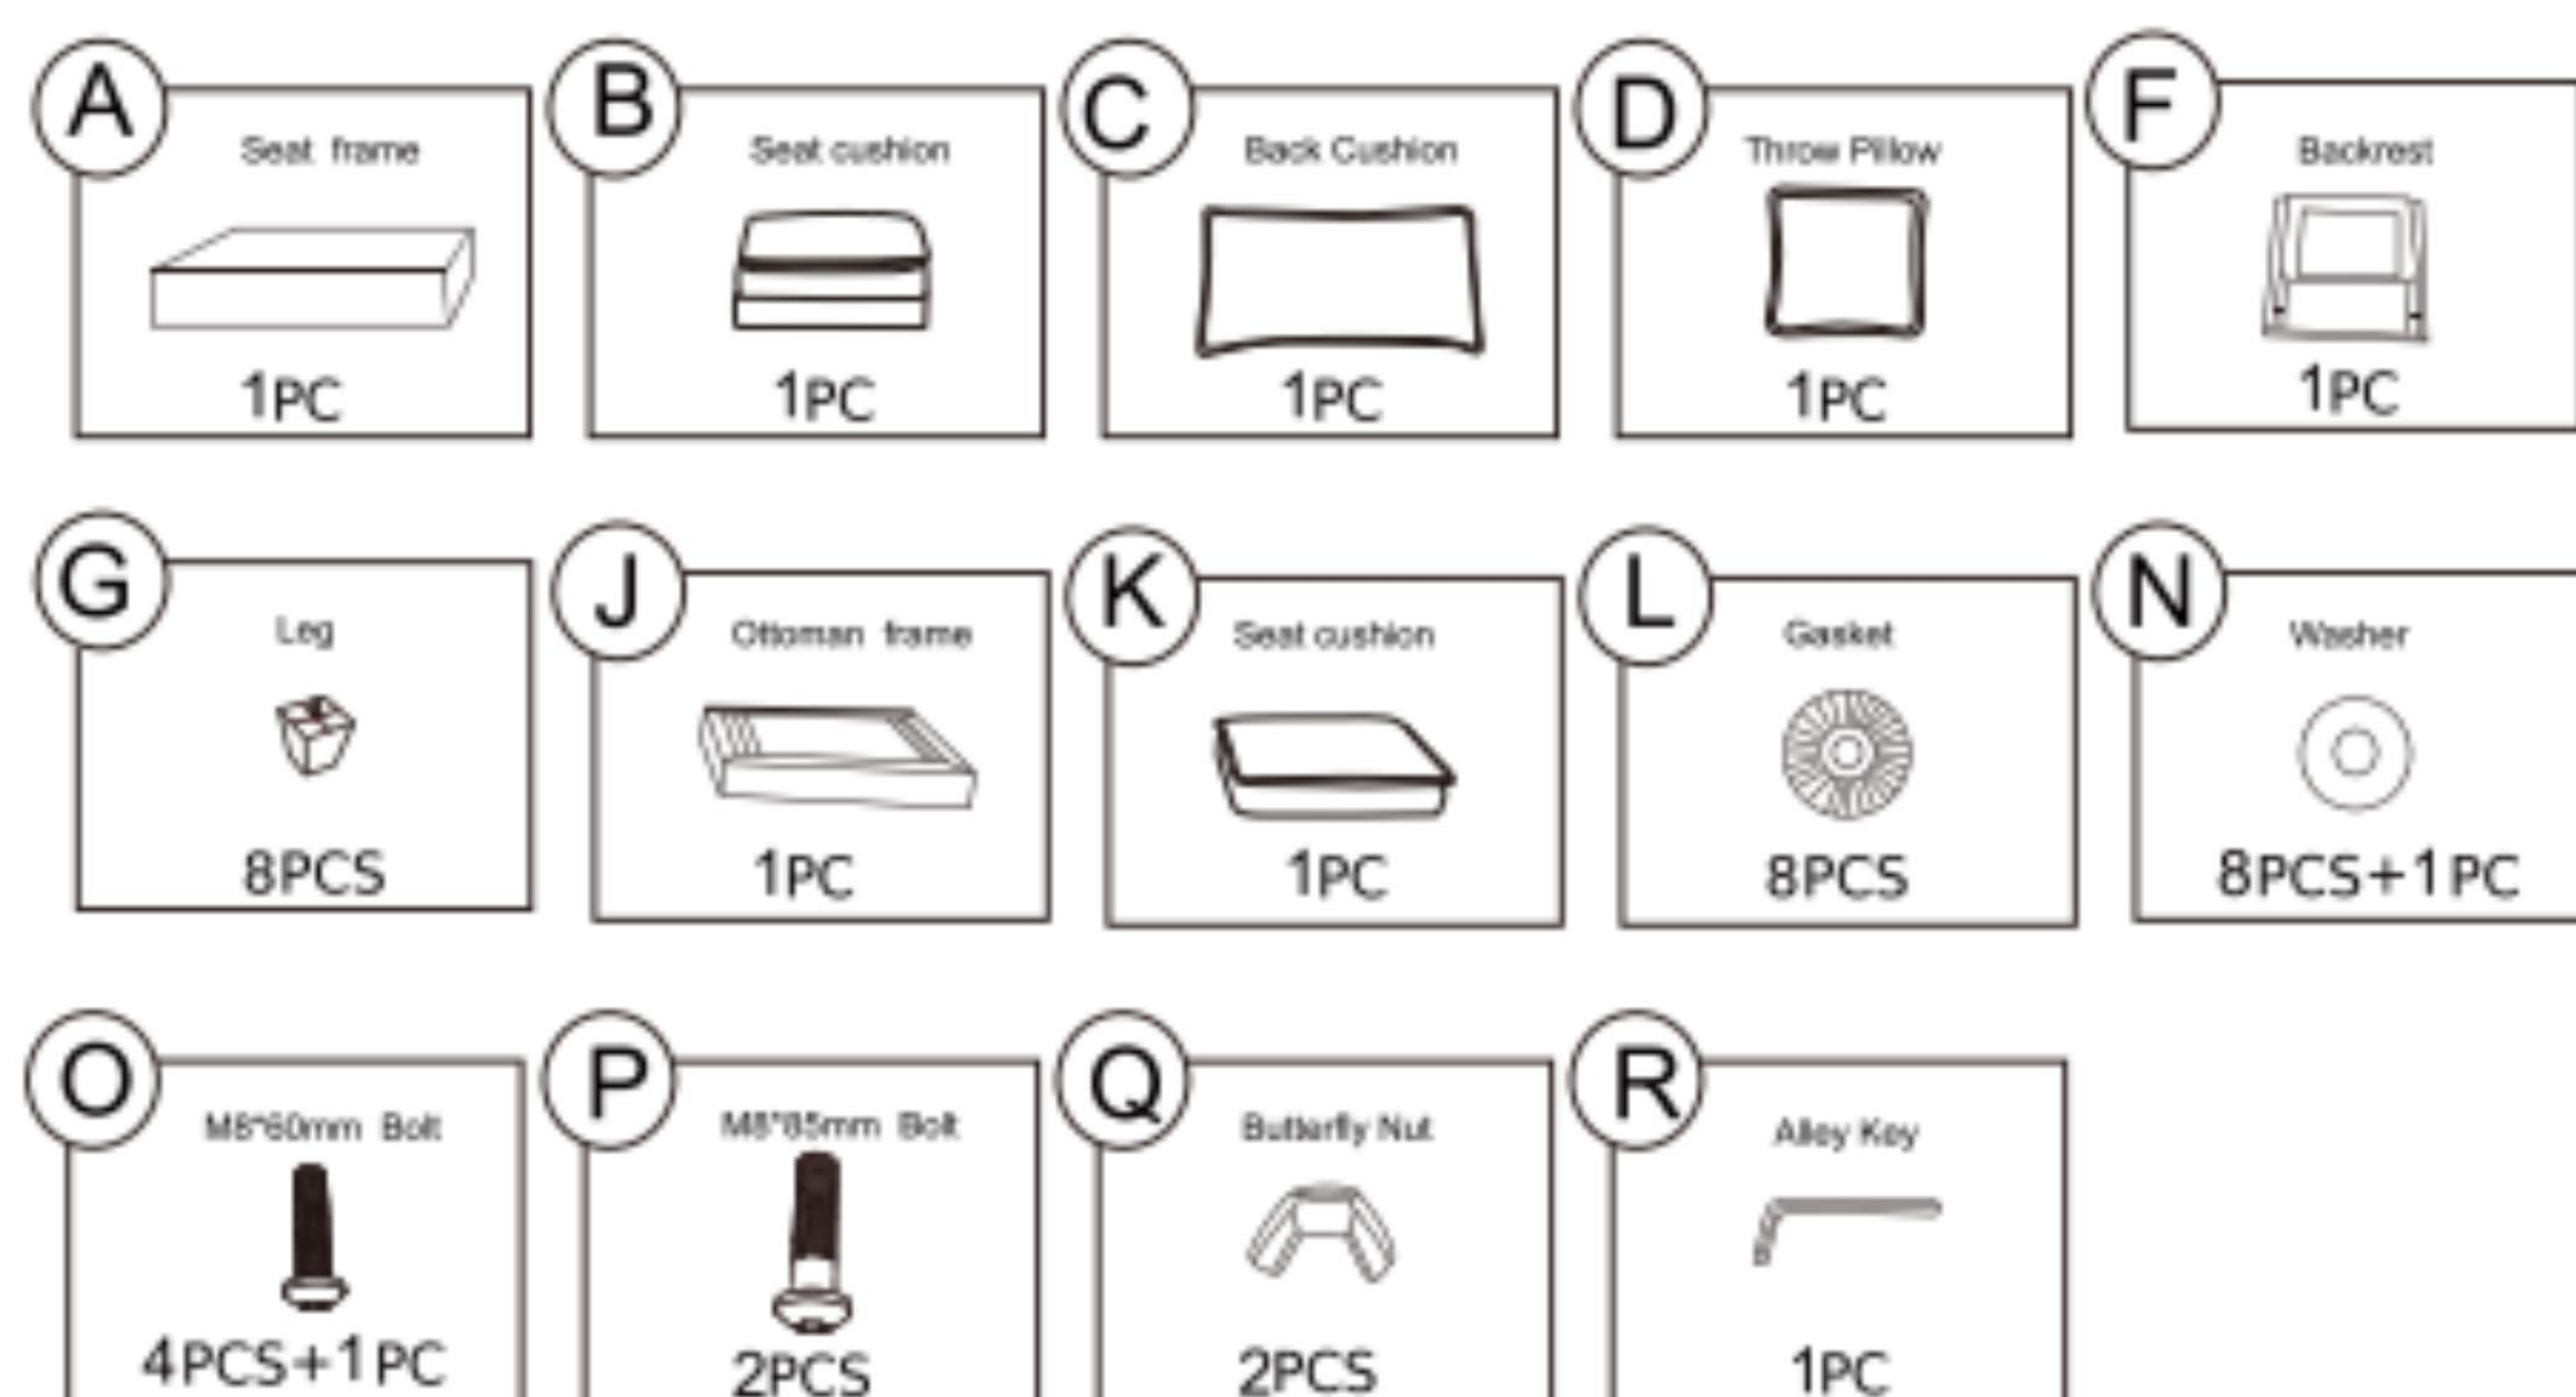

Assembly Instructions

1 Box A: Carton No. 1/4

2 Box B: Carton No. 2/4

3 Box C: Carton No. 3/4

4 Box D: Carton No. 4/4

STEP 1:

All the components of the sofa have been placed in their proper positions, and the accessories are ready for installation.

H-L

H-R

STEP 2:

Assemble the Legs Firstly

STEP 3:

Link the Seat frames Secondly

STEP4:

Assemble the Left and Right Armrests

STEP 5:

Insert the Backrests into the designated holes

STEP 6:

Place Seat Cushions, Back Cushions, Arm Cushions and Throw Pillows.
All cushions of the cloud couch are shipped in vacuum packaging, please pat the cushions and wait for 72 hours to fluff up.