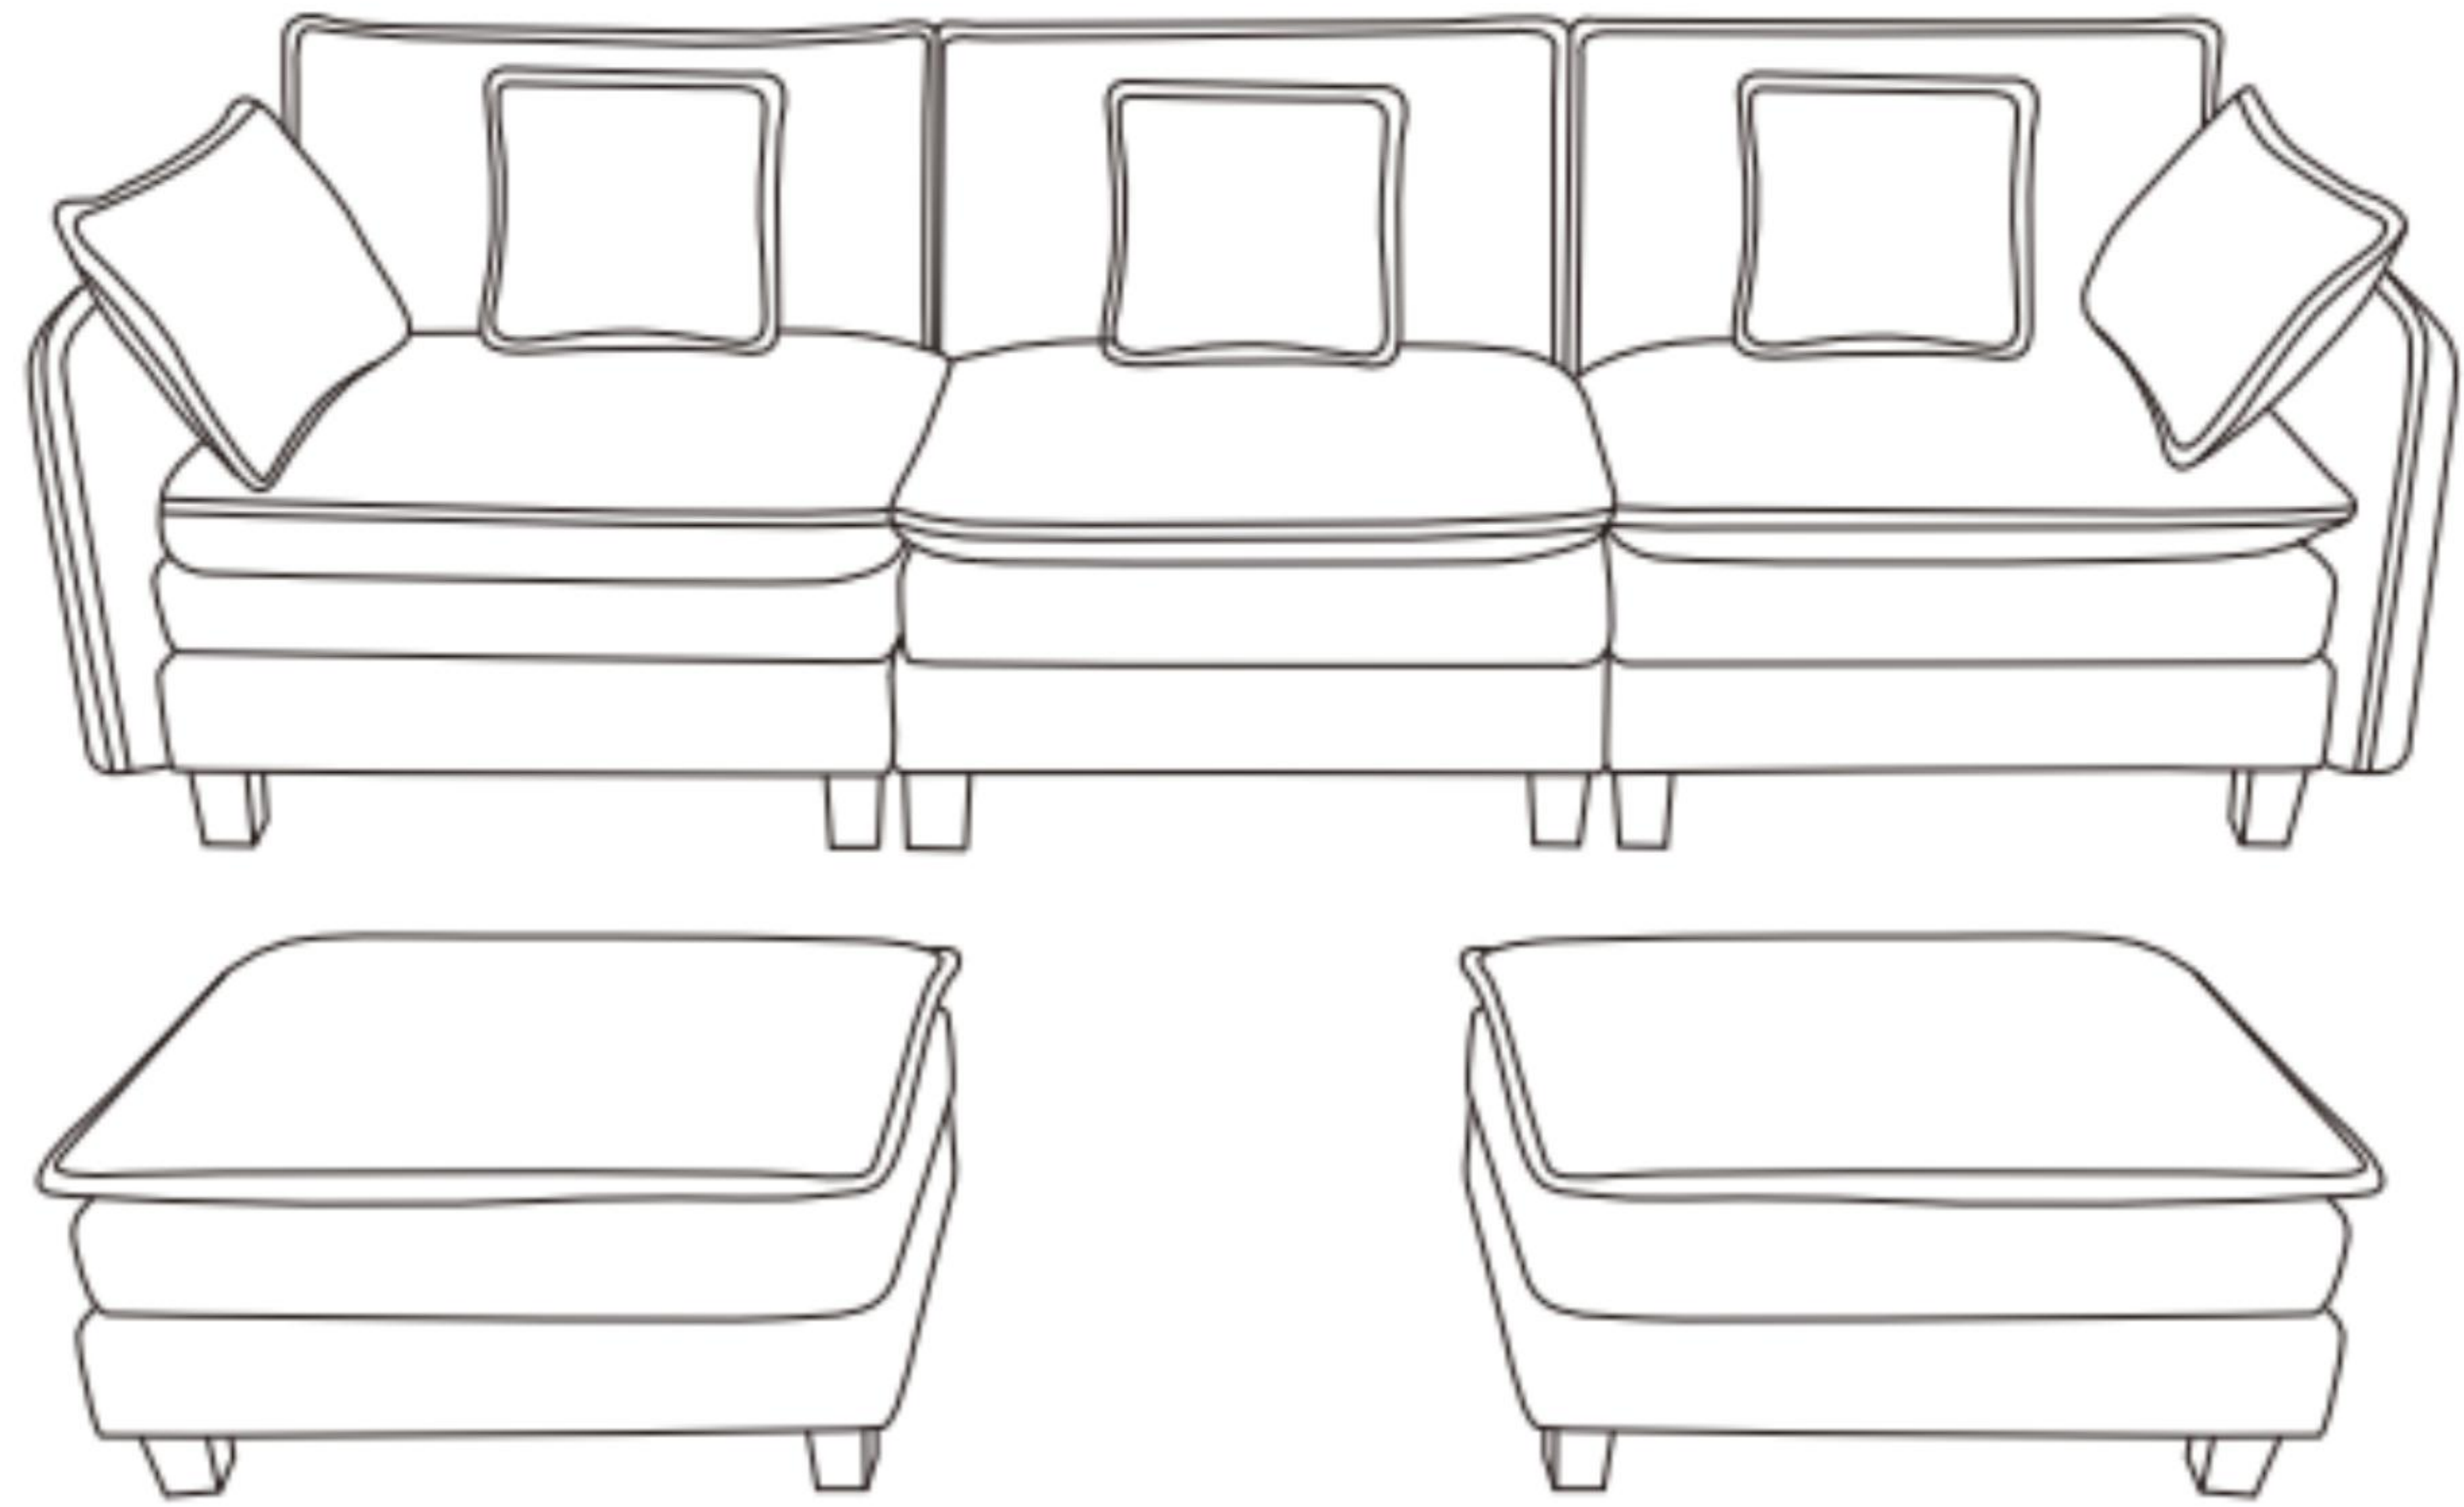

Assembly Instructions

1 Box A: Carton No. 1/4

2 Box B: Carton No. 2/4

3 Box C: Carton No. 3/4

4 Box D: Carton No. 4/4

STEP 1:

All the components of the sofa have been placed in their proper positions, and the accessories are ready for installation.

H-L

H-R

STEP 2:

Assemble the Legs Firstly

STEP 3:

Link the Seat frames Secondly

STEP4:

Assemble the Left and Right Armrests

STEP 5:

Insert the Backrests into the designated holes

STEP 6:

Place Seat Cushions, Back Cushions, Arm Cushions and Throw Pillows.
All cushions of the cloud couch are shipped in vacuum packaging, please pat the cushions and wait for 72 hours to fluff up.