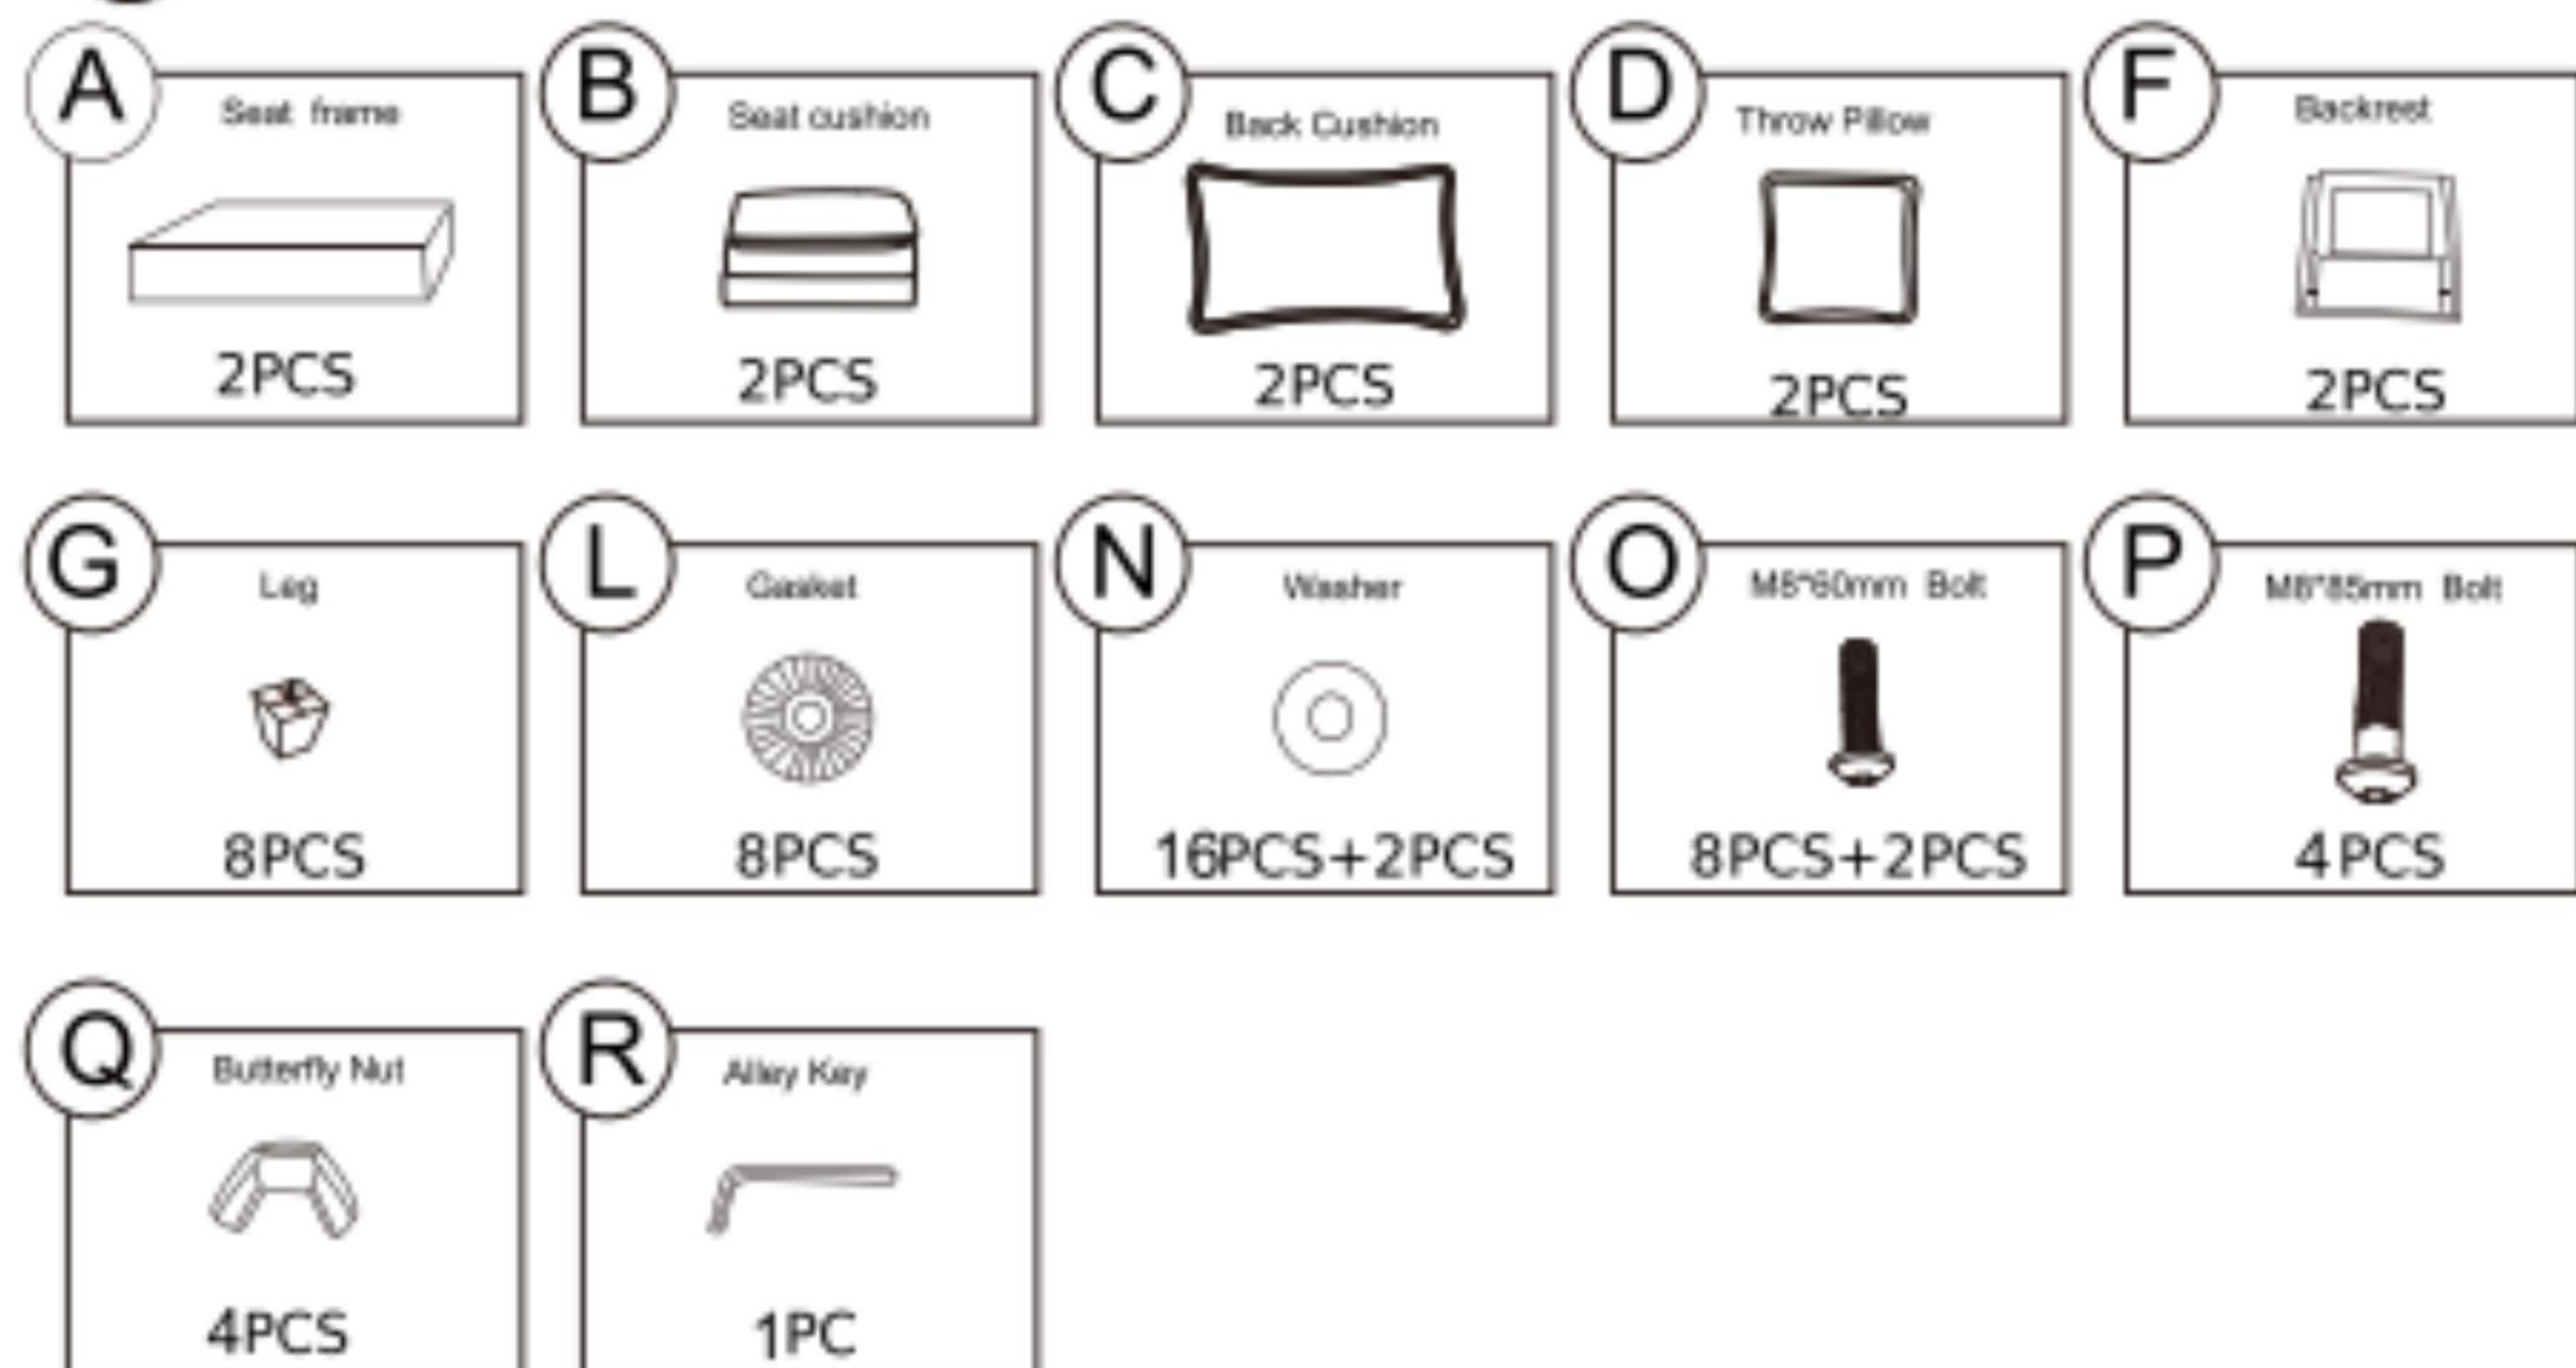

Assembly Instructions

1 Box A: Carton No. 1/4

2 Box B: Carton No. 2/4

3 Box C: Carton No. 3/4

4 Box D: Carton No. 4/4

STEP 1:

All the components of the sofa have been placed in their proper positions, and the accessories are ready for installation.

H-L

H-R

STEP 2:

Assemble the Legs Firstly

STEP 3:

Link the Seat frames Secondly

STEP4:

Assemble the Left and Right Armrests

STEP 5:

Insert the Backrests into the designated holes

STEP 6:

Place Seat Cushions, Back Cushions, Arm Cushions and Throw Pillows.
All cushions of the cloud couch are shipped in vacuum packaging, please pat the cushions and wait for 72 hours to fluff up.