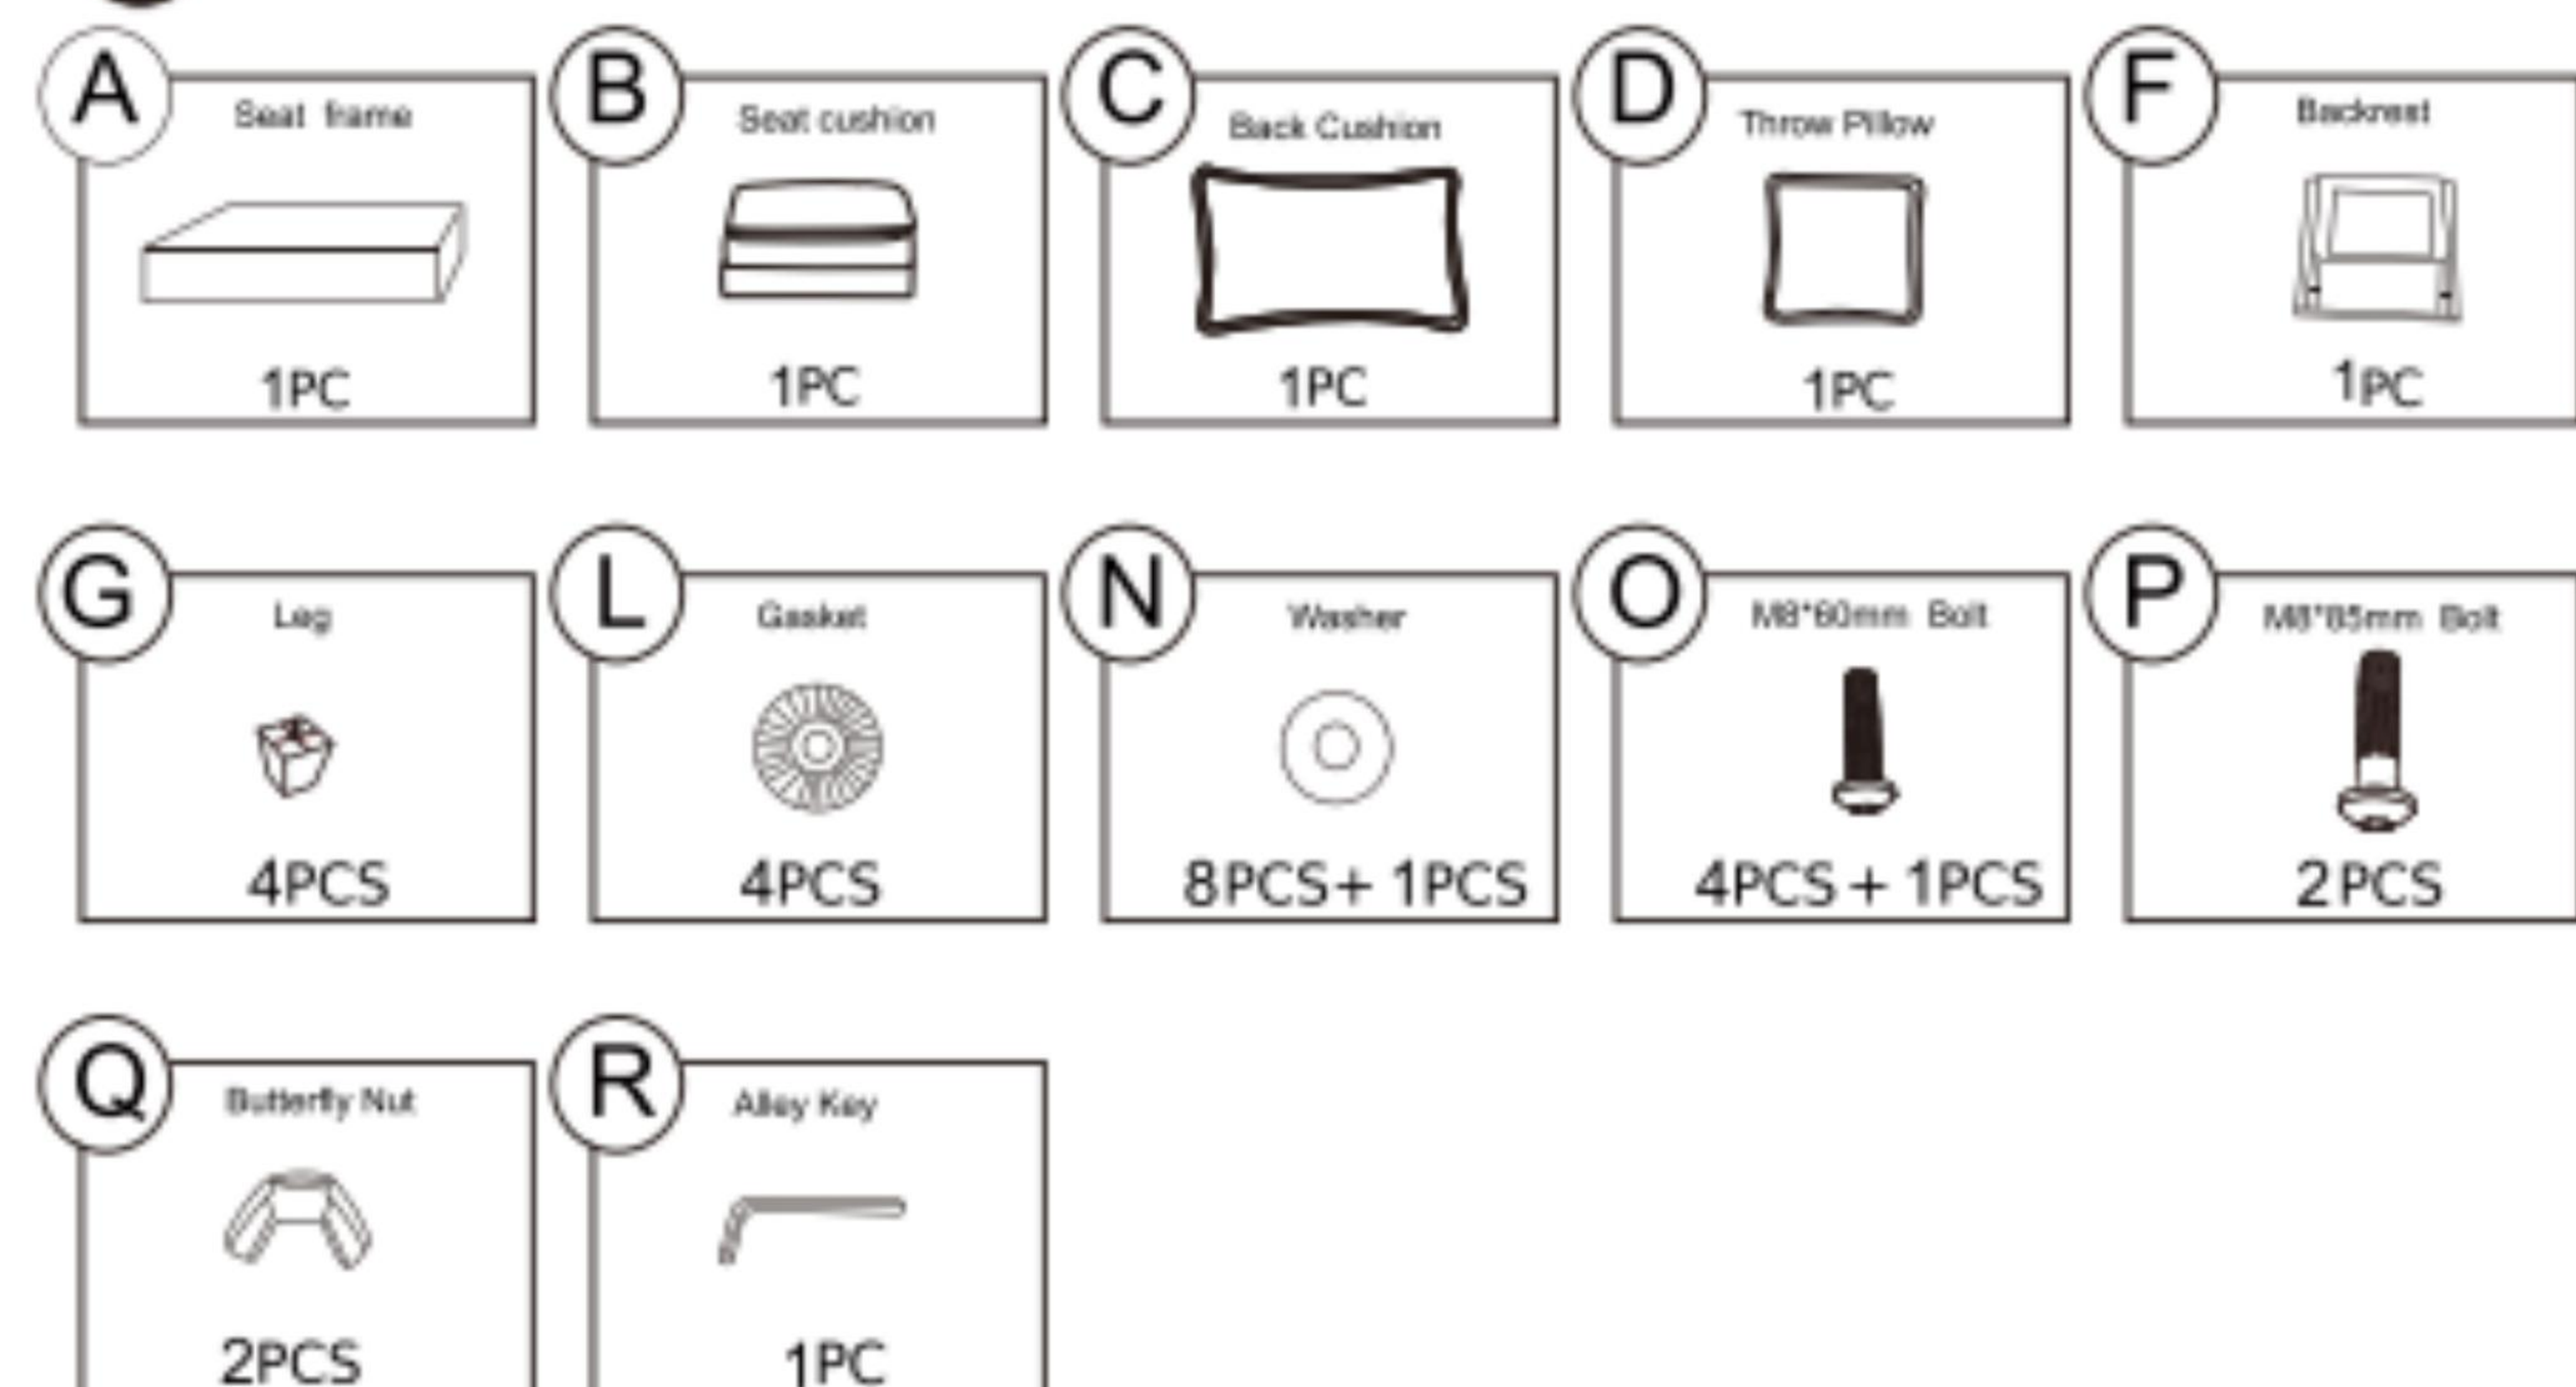

Assembly Instructions

1 Box A: Carton No. 1/4

2 Box B: Carton No. 2/4

3 Box C: Carton No. 3/4

4 Box D: Carton No. 4/4

STEP 1:

All the components of the sofa have been placed in their proper positions, and the accessories are ready for installation.

H-L

H-R

STEP 2:

Assemble the Legs Firstly

STEP 3:

Link the Seat frames Secondly

STEP4:

Assemble the Left and Right Armrests

STEP 5:

Insert the Backrests into the designated holes

STEP 6:

Place Seat Cushions, Back Cushions, Arm Cushions and Throw Pillows.
All cushions of the cloud couch are shipped in vacuum packaging, please pat the cushions and wait for 72 hours to fluff up.