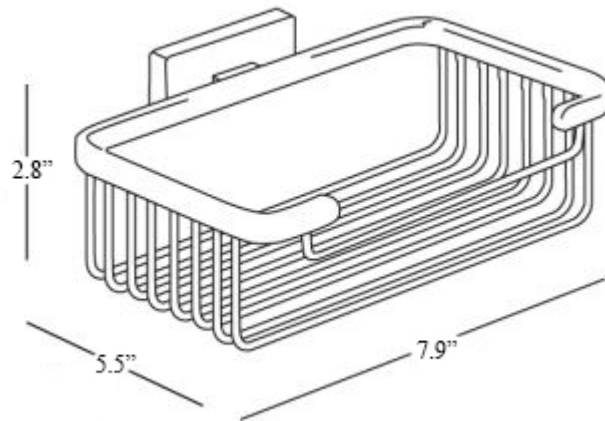

Lea A1951B

Features

- Shower Basket
- Polished Chrome Finish
- Solid Brass Base
- Premium Metal Construction for Durability and Reliability
- Installation Hardware Included
- Designer Collection
- Made in Italy

SKU# | Option:

- Lea A1951B | Polished Chrome

Finishes:

* WS Bath Collections reserves the right to revise dimensions or information on this sheet without notice

Collection Lea	Model Lea A1951B	Dimensions Metric <i>1 inch = 2.54 cm</i> <i>1 inch = 25.4 mm</i>	 1051 Lea Drive - Collegeville, PA 19426 Tel. 215 513 9400 - Fax 610 831 0215 www.ws bathcollections.com - info@ws bathcollections.com
--------------------------	------------------------------	--	---

Product Specs Sheets

Collection
Lea

Model |
Lea A1951B

Dimensions Metric
1 inch = 2.54 cm
1 inch = 25.4 mm

WS[®]
BATH
COLLECTIONS

1051 Lea Drive - Collegeville, PA 19426
Tel. 215 513 9400 - Fax 610 831 0215
www.ws bathcollections.com - info@ws bathcollections.com