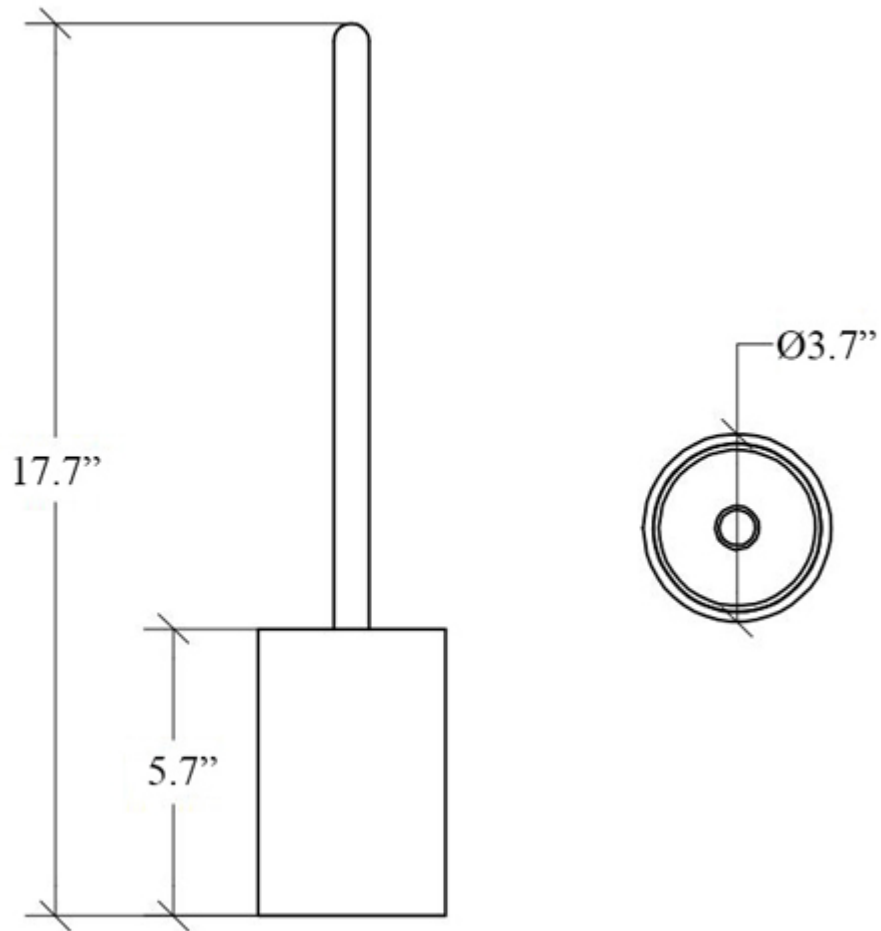

Product Specs Sheets

Collection
Skoati

Model |
Skoati 5024

Dimensions Metric

1 inch = 2.54 cm
1 inch = 25.4 mm

WS[®]
BATH
COLLECTIONS

1051 Lea Drive - Collegeville, PA 19426
Tel. 215 513 9400 - Fax 610 831 0215