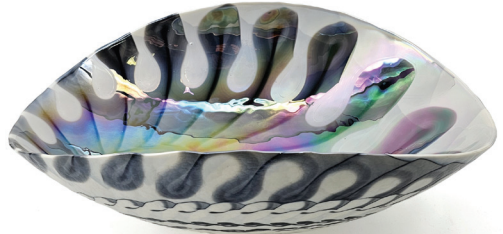

RVB3031

BATHROOM VESSEL SINK

MATERIAL

- **GLASS:**
Thick solid construction for extreme durability.

FEATURES

- **SMOOTH, GLAZED SURFACE:**
Non-porous and resistant to scratching, chipping, or crazing.
- **SEASHELL SHAPE:**
Ensures perfect water drainage and makes it easy to clean.

COLOR

Spira Luxe Pearl White

NOMINAL DIMENSIONS

Exterior: 18-1/2" (wide) x 13-1/2" (front-to-back)

Interior Bowl: 18" (wide) x 13" (front-to-back)

Bowl Depth: 6"

Drain Hole Size: 1 3/4"

Installation Type: