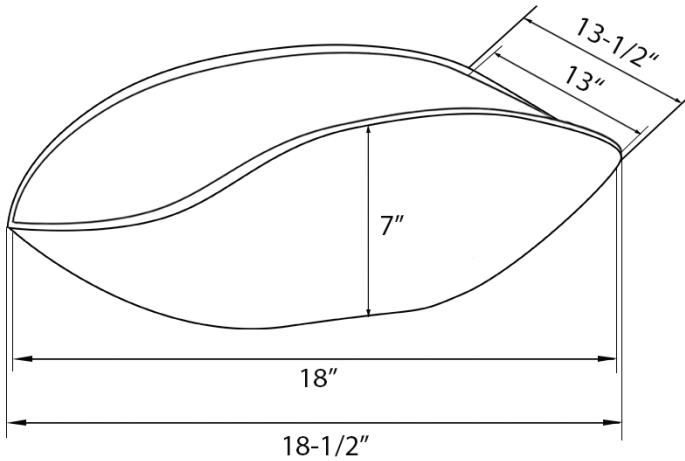

COLOR

Spira Luxe Pearl White

NOMINAL DIMENSIONS

Exterior: 18-1/2" (wide) x 13-1/2" (front-to-back)

Interior Bowl: 18" (wide) x 13" (front-to-back)

Bowl Depth: 6"

Drain Hole Size: 1 3/4"

Installation Type:

Vessel

Drain Location:

Center

SOLD SEPARATELY

Popup Drain
[RVA5102WH/CH]

DIMENSIONS

SCAN TO REGISTER YOUR WARRANTY

or visit
www.ruvati.com/register