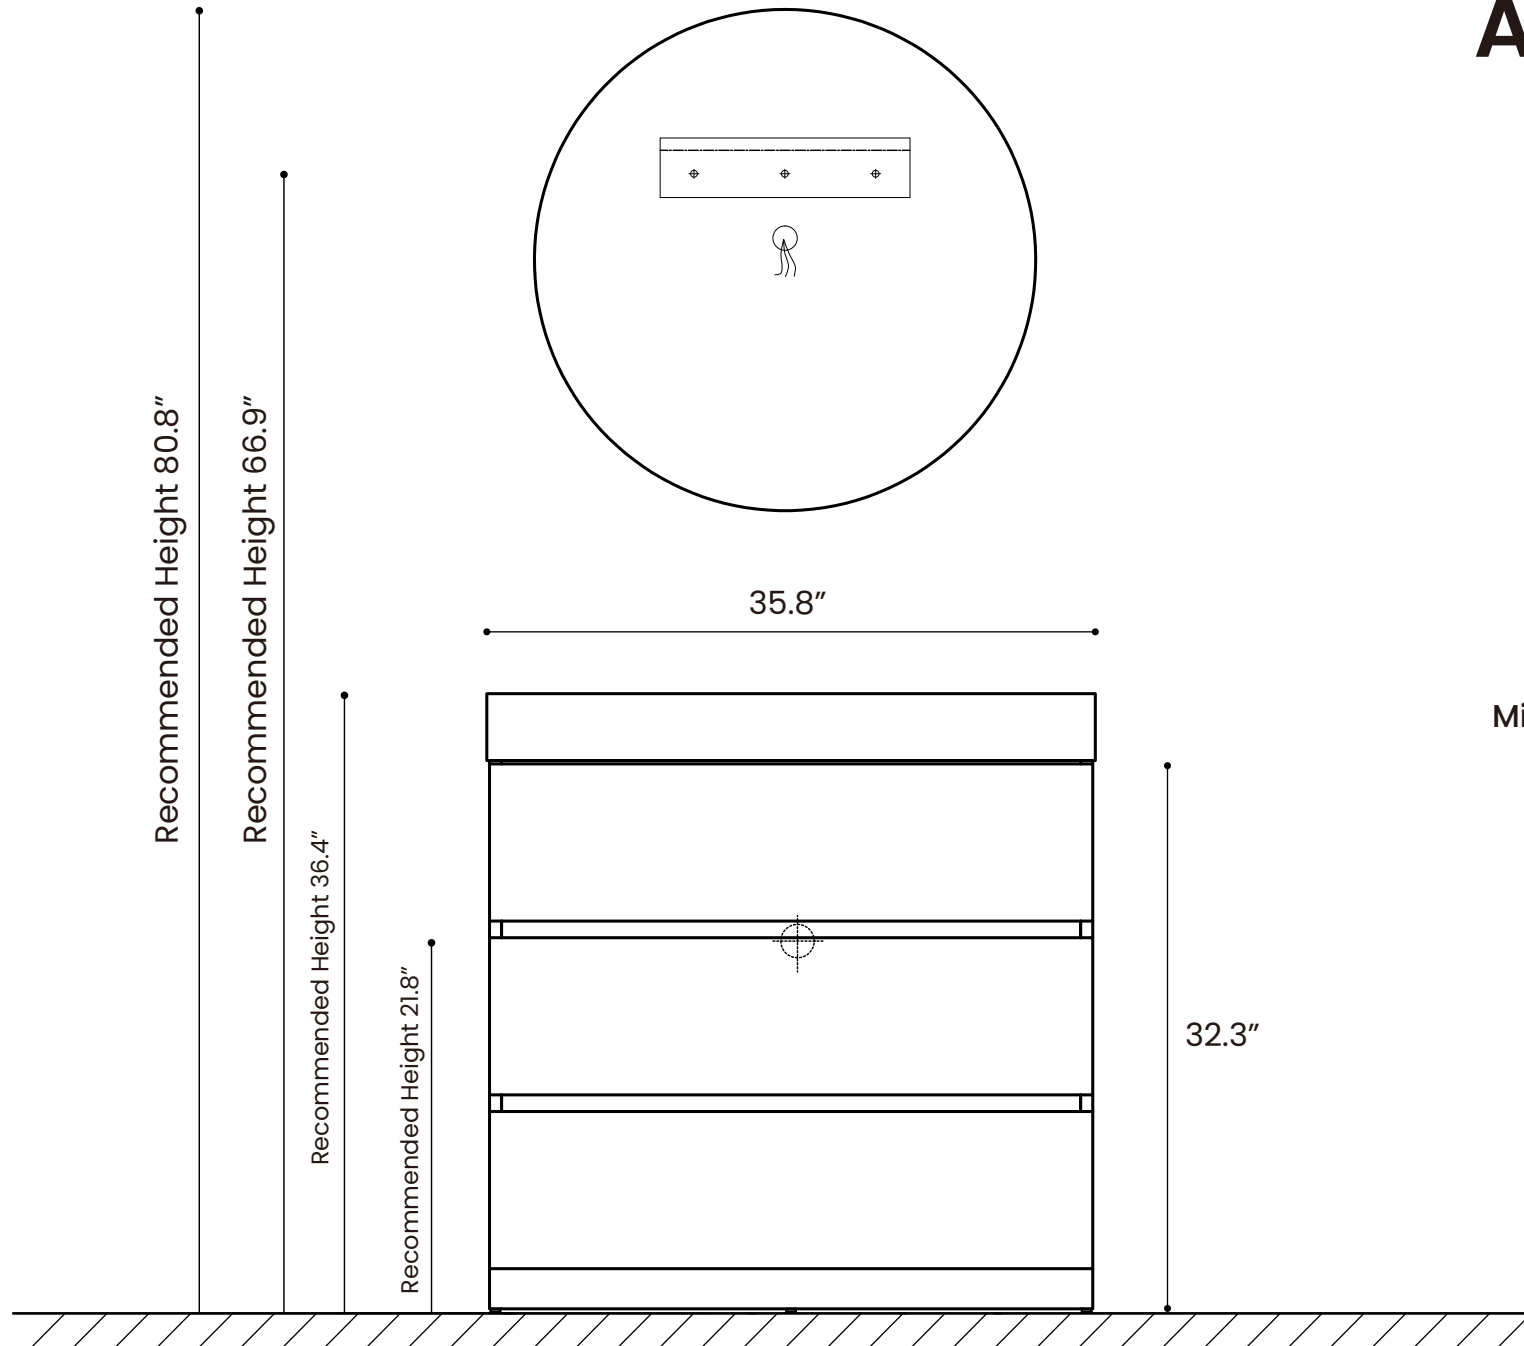

# Alice-30F

Power Supply

Mirror Hanging Bracket

Wall Drainage

# Alice-36F

Power Supply

Mirror Hanging Bracket

Wall Drainage