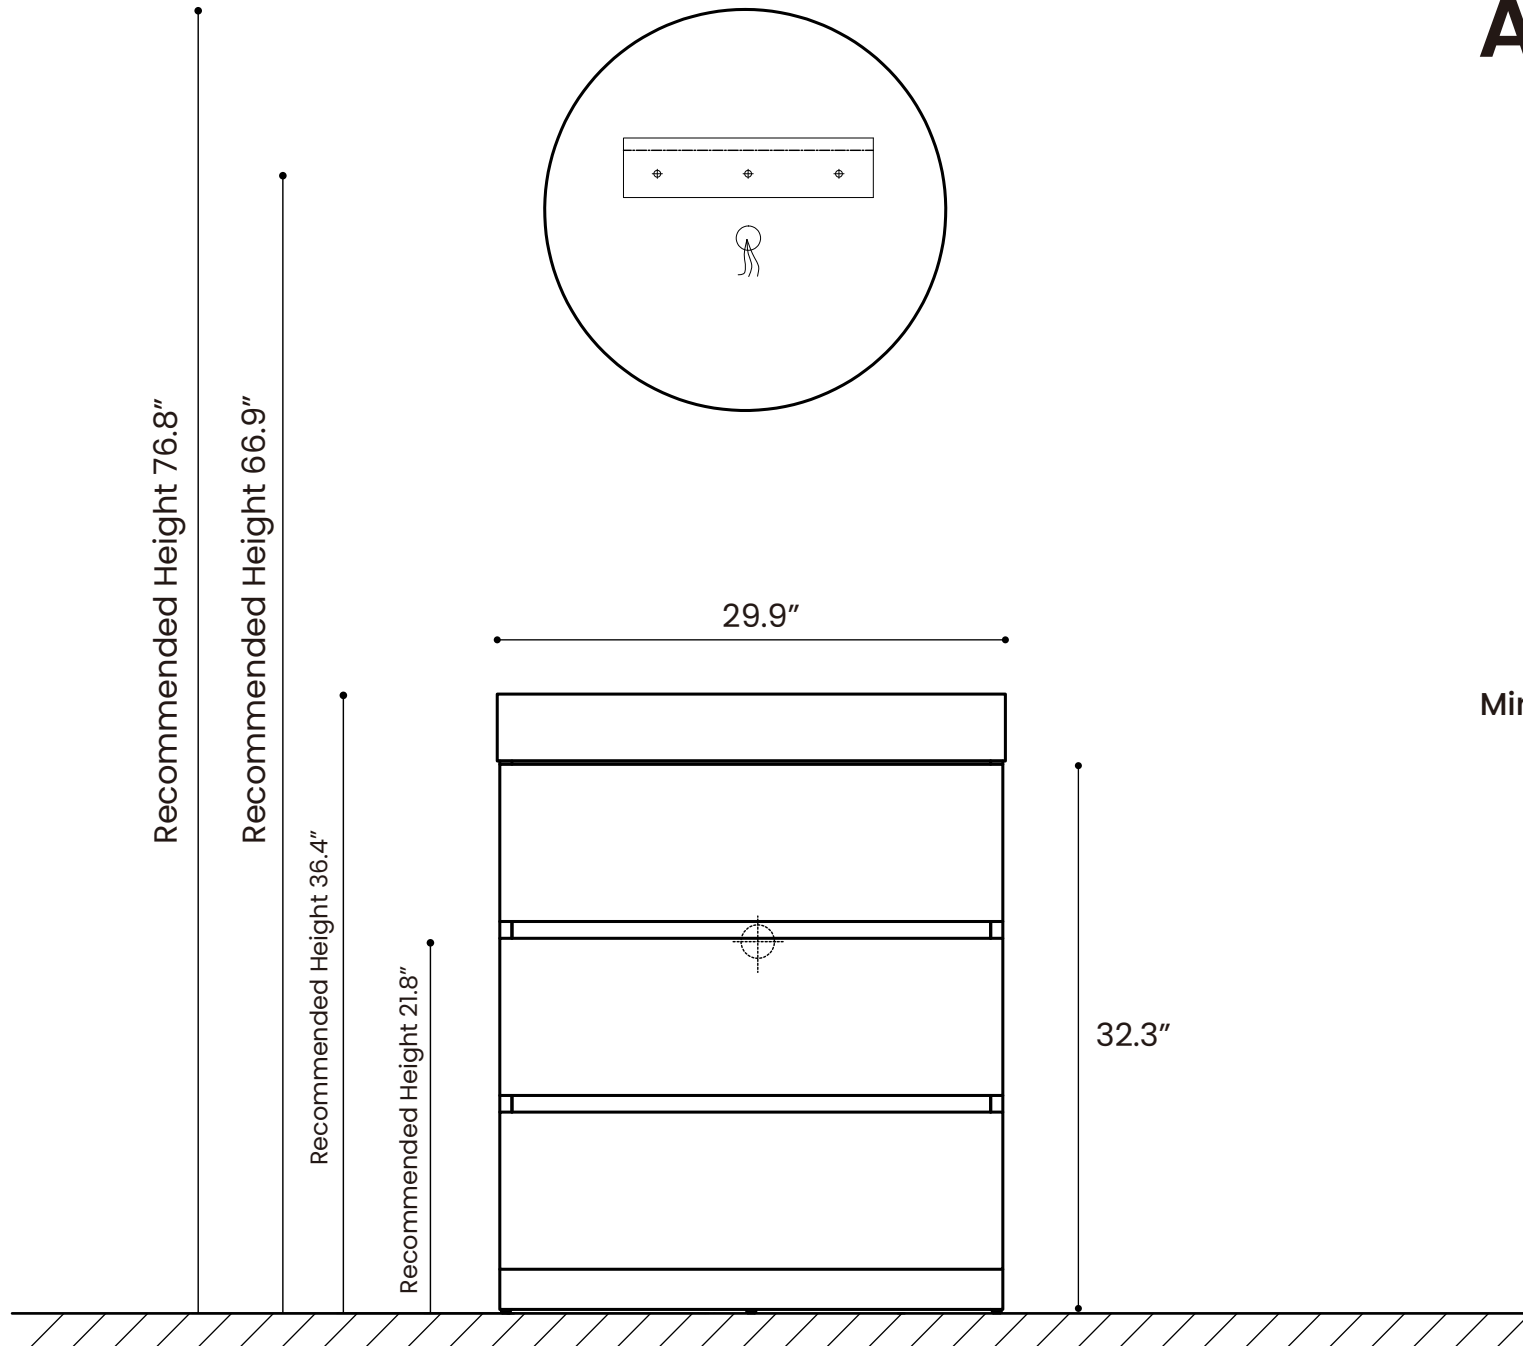

# Alice-24F

# Alice-30F

Power Supply

Mirror Hanging Bracket

Wall Drainage

# Alice-36F

Power Supply

Mirror Hanging Bracket

Wall Drainage