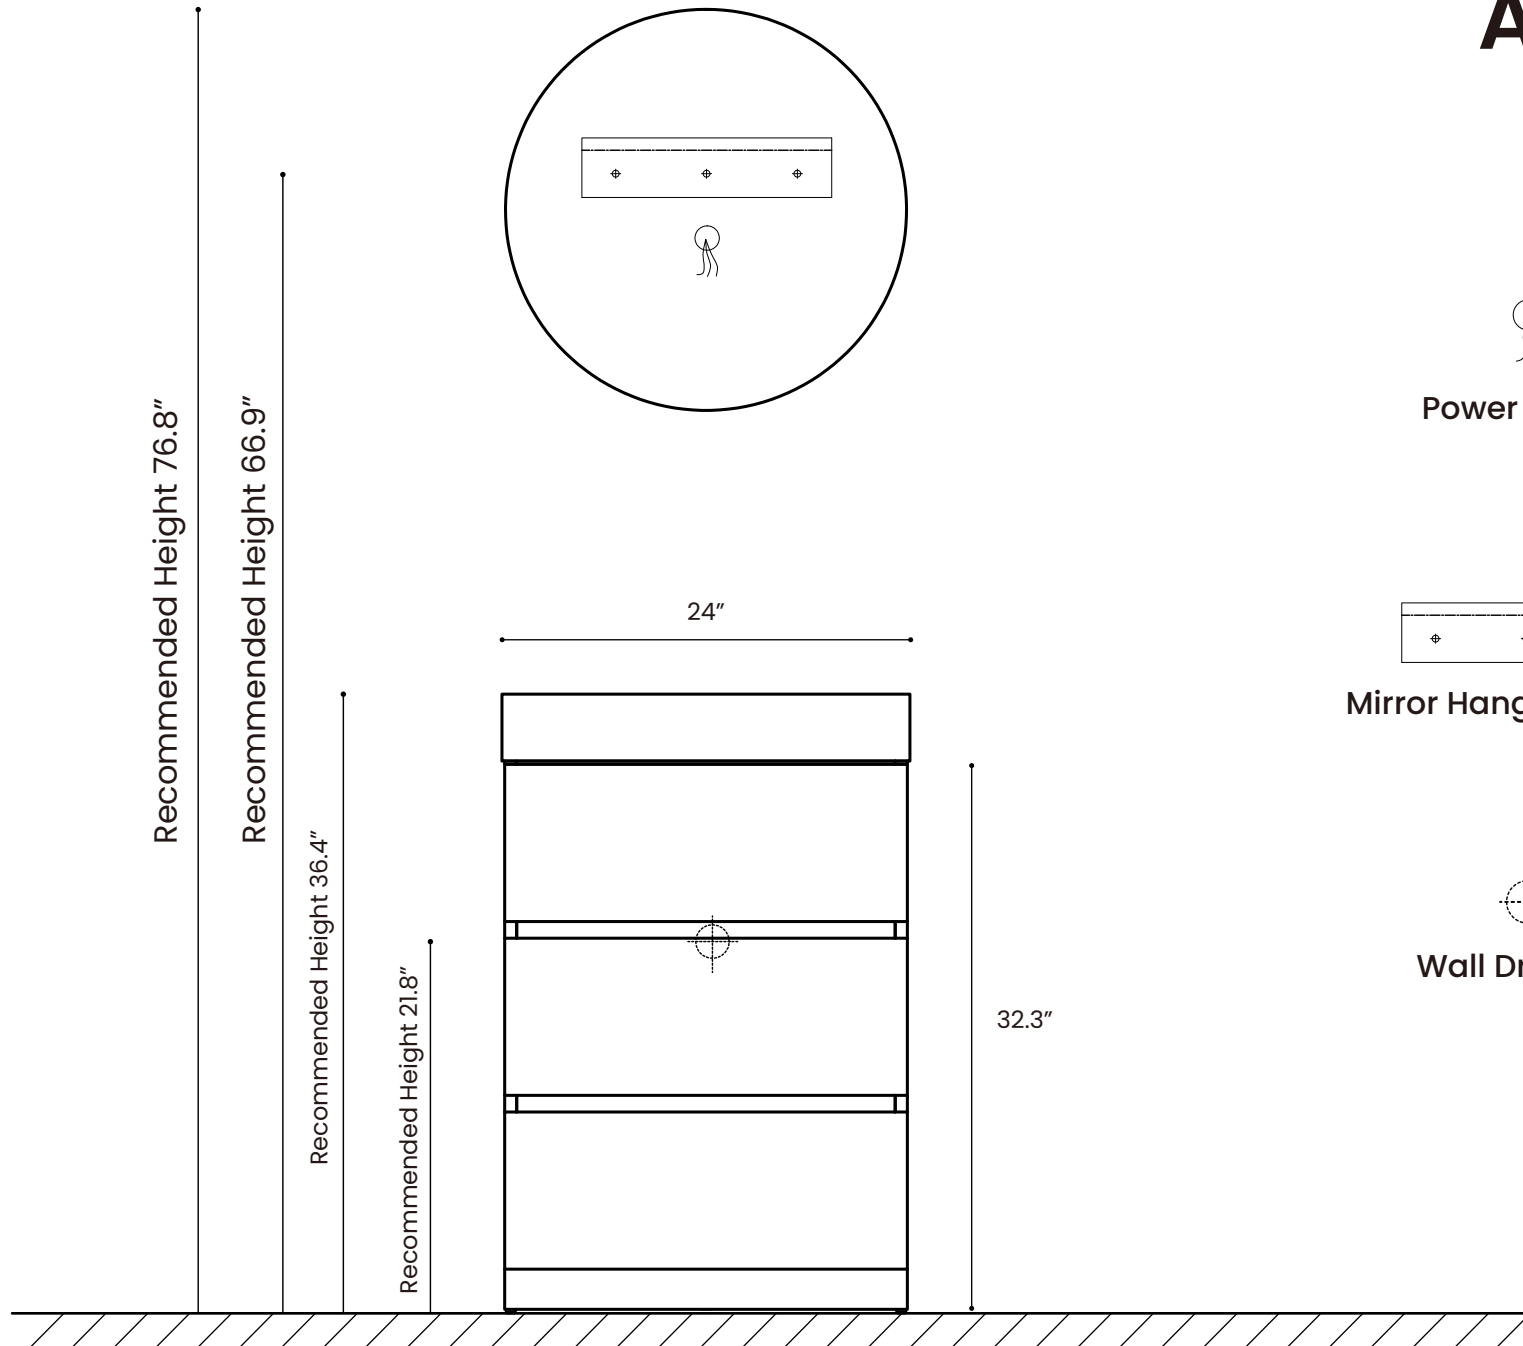

# Alice-24F

# Alice-30F

Power Supply

Mirror Hanging Bracket

Wall Drainage

# Alice-36F

Power Supply

Mirror Hanging Bracket

Wall Drainage