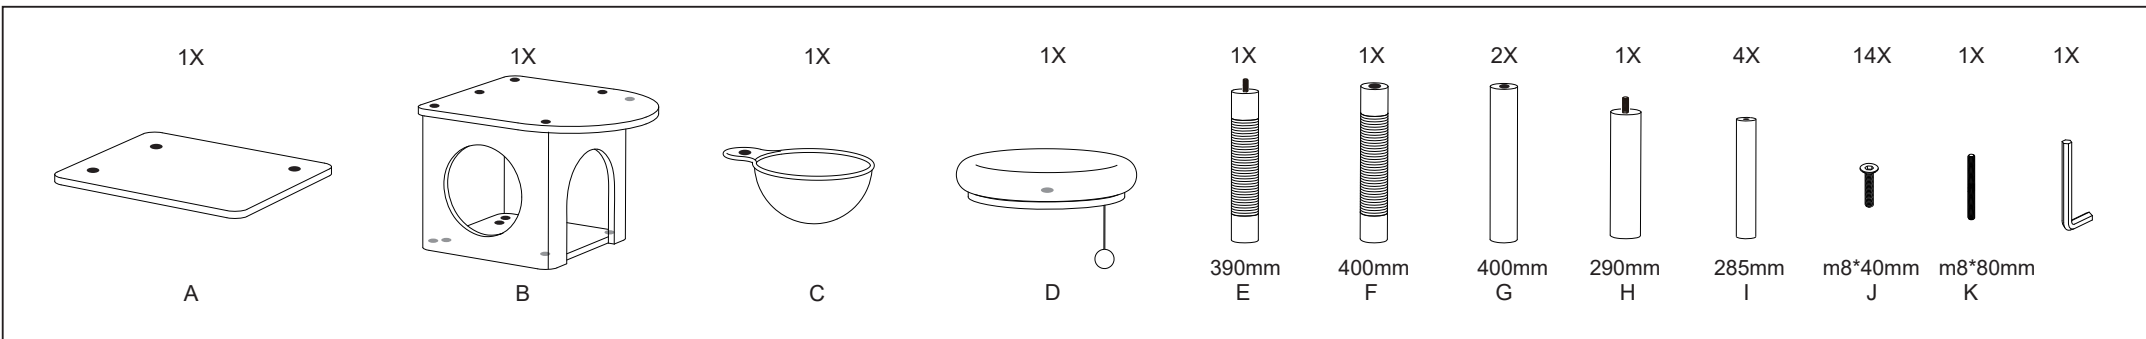

Product Size: 18.75" L x 16" W x 47" H

5

6

7

Finished.

8