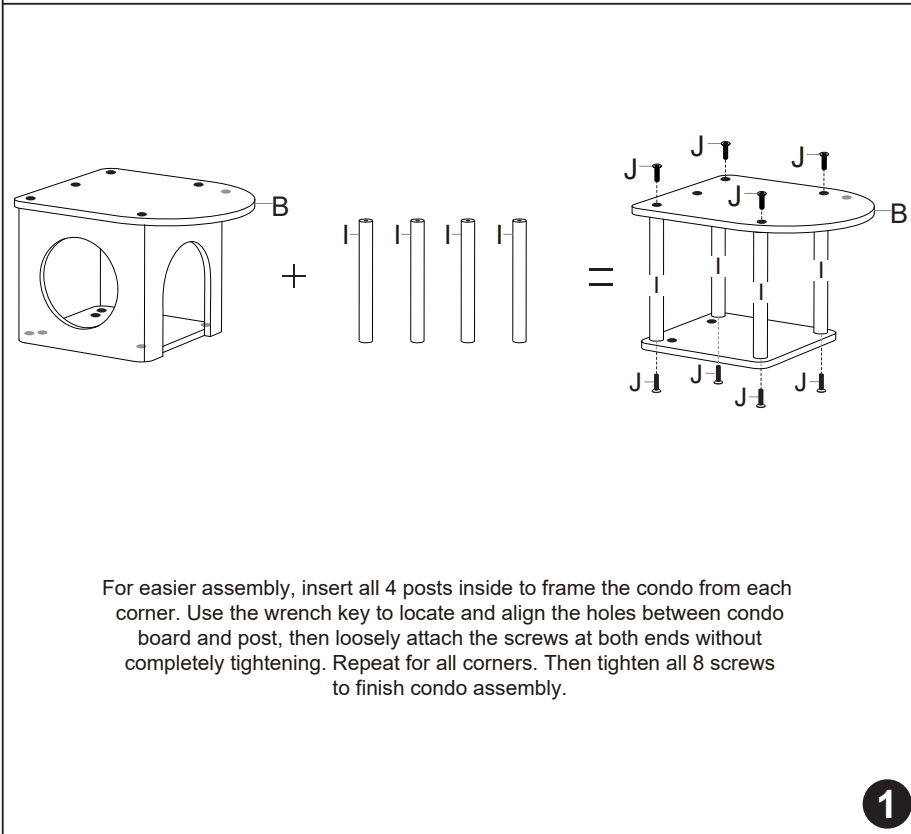

Product Size: 18.75" L x 16" W x 47" H

5

6

7

Finished.

8