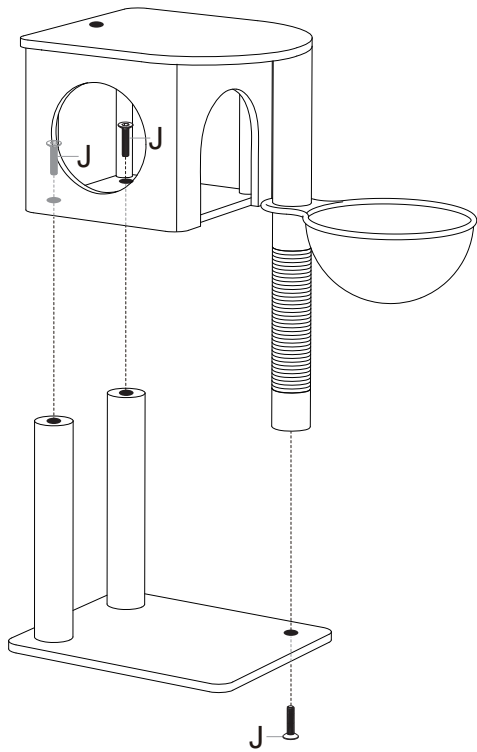

- Check fixings periodically and re-tighten if necessary ● Please supervise your pet when playing
- **WARNING:** Examine the item regularly for wear and tear and replace at first signs of damage or if parts become detached. Pets can chew items unexpectedly, remove immediately if torn or damaged. Seek immediate veterinary attention if any material is ingested.

Product Size: 18.75" L x 16" W x 47" H

5

6

7

Finished.

8