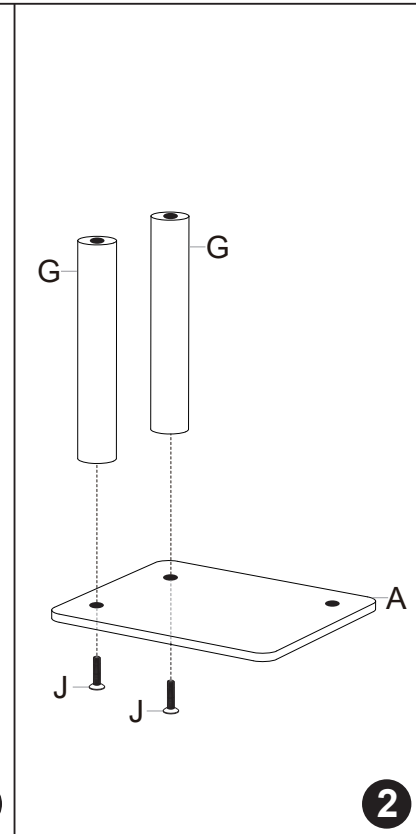

- Check fixings periodically and re-tighten if necessary ● Please supervise your pet when playing
- **WARNING:** Examine the item regularly for wear and tear and replace at first signs of damage or if parts become detached. Pets can chew items unexpectedly, remove immediately if torn or damaged. Seek immediate veterinary attention if any material is ingested.

Product Size: 18.75" L x 16" W x 47" H

5

6

7

Finished.

8