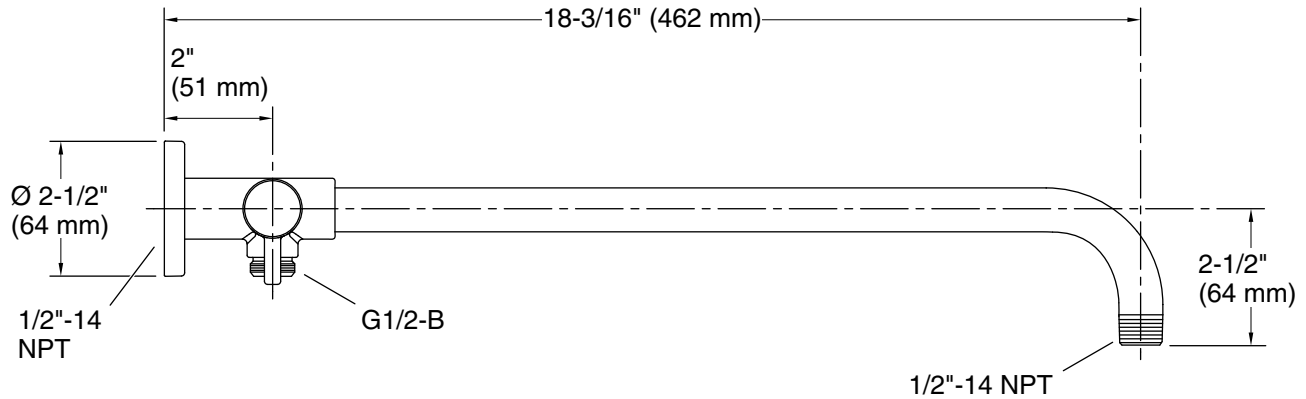

Features

- Diverter switches water between rainhead, handshower, or both at one time
- For use with KOHLER showerheads and handshowers (sold separately)
- Includes flange
- K-76334 Traditional flange and K-76335 Square flange also available (sold separately)
- 1/2" NPT connection

Technical Information

All product dimensions are nominal.

Spout:

Notes

Install this product according to the installation instructions.