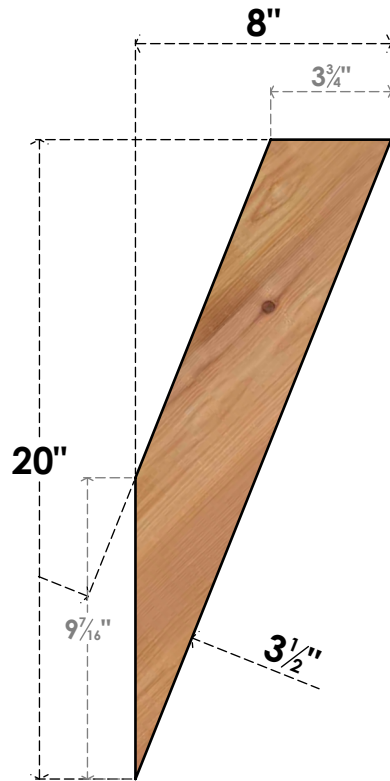

BRC04X08X20TRA00SWR

3 1/2"W X 8"D X 20"H TRADITIONAL SMOOTH BRACE, WESTERN RED CEDAR

SIDE

FRONT

EKENA MILLWORK
2300 WEST MAIN ST.
CLARKSVILLE, TX 75426
TOLL FREE: 866-607-0453
WWW.EKENAMILLWORK.COM

NOTES

1. INSTALLATION TO BE COMPLETED IN ACCORDANCE WITH MANUFACTURER'S SPECIFICATIONS.
2. DRAWING MAY NOT BE TO SCALE
3. THIS DRAWING IS INTENDED FOR DESIGN AND PLANNING PURPOSES ONLY.
4. ALL INFORMATION CONTAINED HEREIN WAS CURRENT AT THE TIME OF DEVELOPMENT BUT MUST BE REVIEWED AND APPROVED BY THE PRODUCT MANUFACTURER TO BE CONSIDERED ACCURATE.
5. PRODUCTS ARE NOT KILN DRIED. THIS ITEM IS UNIQUE AND WILL CONTAIN THE NATURAL VARIATIONS THAT THE WOOD SPECIES OFFERS. THIS MAY RESULT IN VARIATIONS UP TO 1/4"