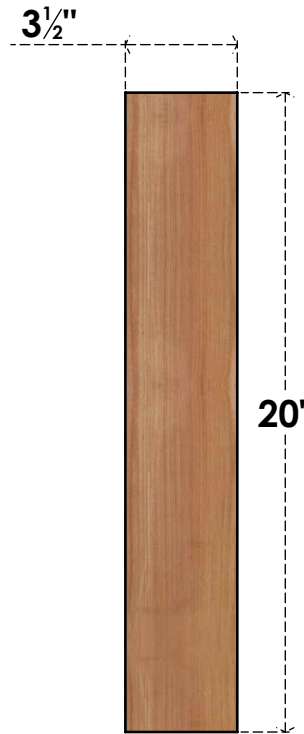

BRC04X08X20TRA00SWR

3 1/2"W X 8"D X 20"H TRADITIONAL SMOOTH BRACE, WESTERN RED CEDAR

SIDE

FRONT

EKENA MILLWORK
2300 WEST MAIN ST.
CLARKSVILLE, TX 75426
TOLL FREE: 866-607-0453
WWW.EKENAMILLWORK.COM

NOTES

1. INSTALLATION TO BE COMPLETED IN ACCORDANCE WITH MANUFACTURER'S SPECIFICATIONS.
2. DRAWING MAY NOT BE TO SCALE
3. THIS DRAWING IS INTENDED FOR DESIGN AND PLANNING PURPOSES ONLY.
4. ALL INFORMATION CONTAINED HEREIN WAS CURRENT AT THE TIME OF DEVELOPMENT BUT MUST BE REVIEWED AND APPROVED BY THE PRODUCT MANUFACTURER TO BE CONSIDERED ACCURATE.
5. PRODUCTS ARE NOT KILN DRIED. THIS ITEM IS UNIQUE AND WILL CONTAIN THE NATURAL VARIATIONS THAT THE WOOD SPECIES OFFERS. THIS MAY RESULT IN VARIATIONS UP TO 1/4"