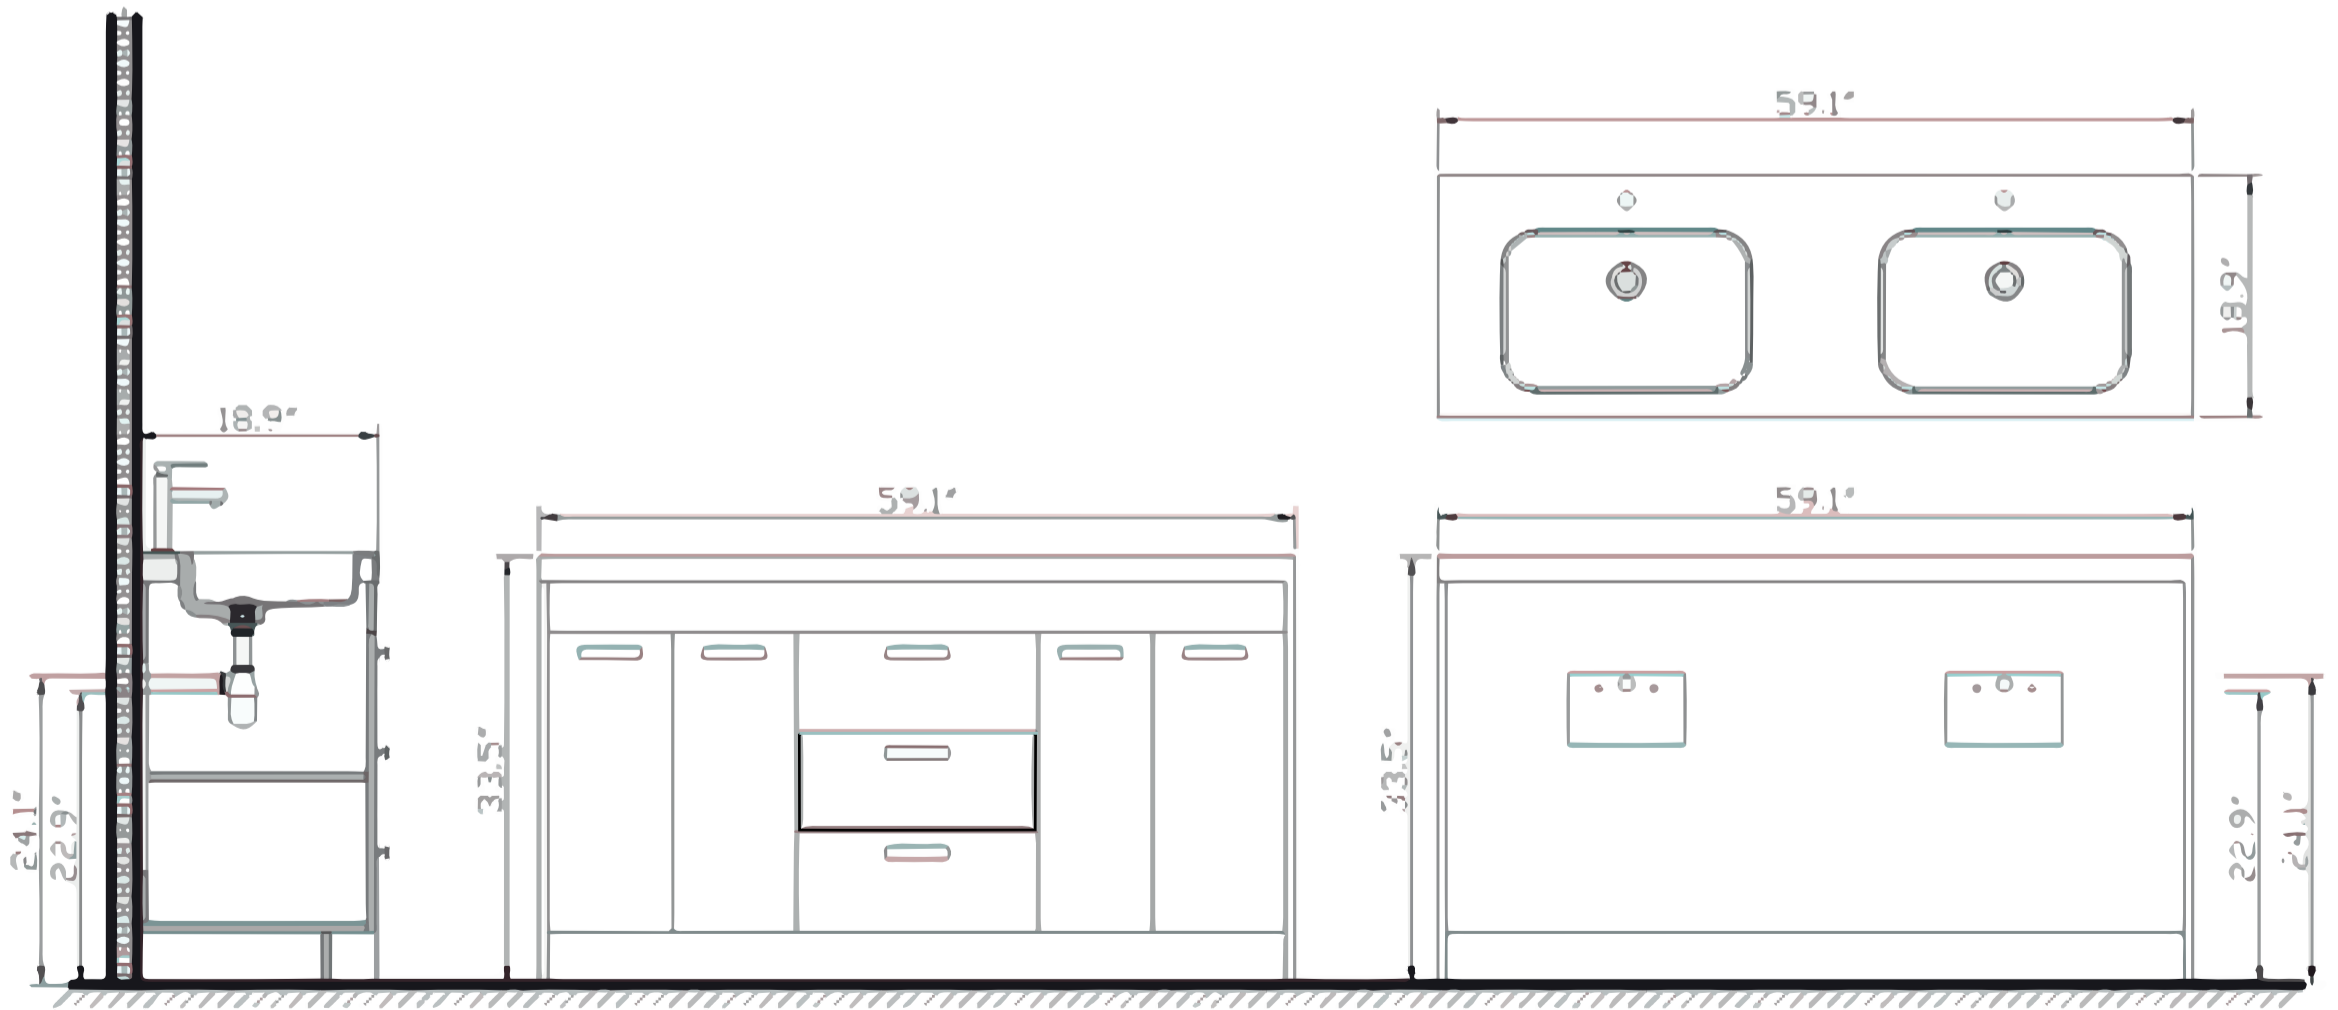

● Wood surface should only be cleaned with wood care products such as soapy water or furniture polish.

ERECTING TOOL

DRAWER'S ADJUST

INSTALLATION INSTRUCTIONS