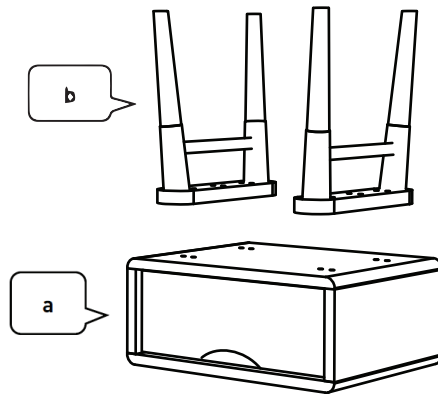

ASSEMBLY INSTRUCTION

MODEL: ML-FR-0006NS | DESCRIPTION: NIGHT STAND

PART LIST		
	PART	QUANTITY
a	NIGHT STAND-BODY	1
b	NIGHT STAND-LEG	2

HARDWARE LIST

A  x8

B  x1

C

D