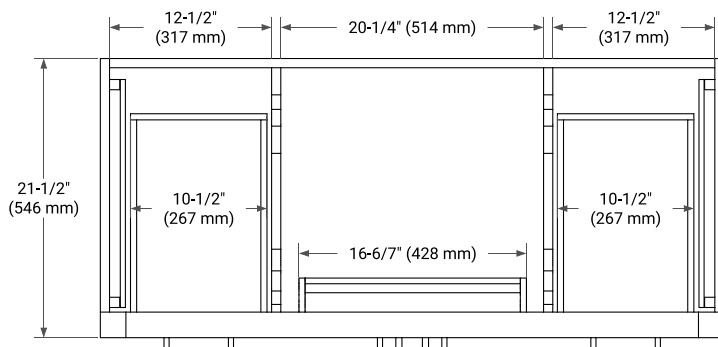

48" SINGLE SINK BASE CABINET

BASE CABINET DIMENSIONS

48" W x 21.5" D x 34.5" H

FEATURES

- Solid wood frame & plywood panels
- Dovetail drawers and joints
- Soft closing doors & drawers

HARDWARE FINISHES*

Brushed Nickel Satin Brass Matte Black Polished Chrome

49" SINGLE RECTANGLE SINK COUNTERTOP WITH 1.5 IN. THICKNESS

OVERALL DIMENSIONS

49" W x 22" D x 1.5" H

COUNTERTOP OPTIONS

Carrara Marble

White Quartz

FEATURES

- Solid countertop with mitered edges & seams
- Undermount white rectangular sink
- Pre-drilled for 8" widespread faucet

INCLUDED

- Countertop
- Matching Backsplash
- Rectangle Sink

COUNTERTOP PLAN VIEW

EDGE SIDE VIEW

THREE DIMENSIONAL COUNTERTOP VIEW