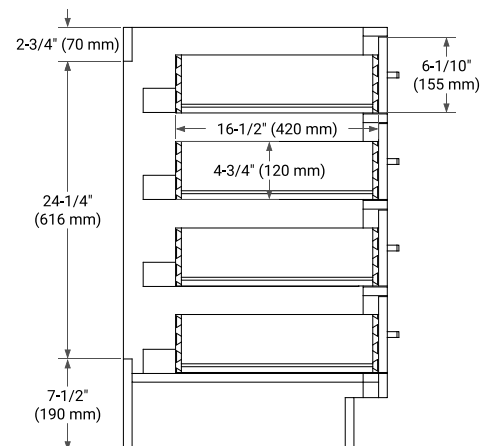

48" SINGLE SINK BASE CABINET

BASE CABINET DIMENSIONS

48" W x 21.5" D x 34.5" H

FEATURES

- Solid wood frame & plywood panels
- Dovetail drawers and joints
- Soft closing doors & drawers

HARDWARE FINISHES*

Brushed Nickel Satin Brass Matte Black Polished Chrome

49" SINGLE RECTANGLE SINK COUNTERTOP WITH 1.5 IN. THICKNESS

OVERALL DIMENSIONS

49" W x 22" D x 1.5" H

COUNTERTOP OPTIONS

Carrara Marble

White Quartz

FEATURES

- Solid countertop with mitered edges & seams
- Undermount white rectangular sink
- Pre-drilled for 8" widespread faucet

INCLUDED

- Countertop
- Matching Backsplash
- Rectangle Sink

COUNTERTOP PLAN VIEW

EDGE SIDE VIEW

THREE DIMENSIONAL COUNTERTOP VIEW