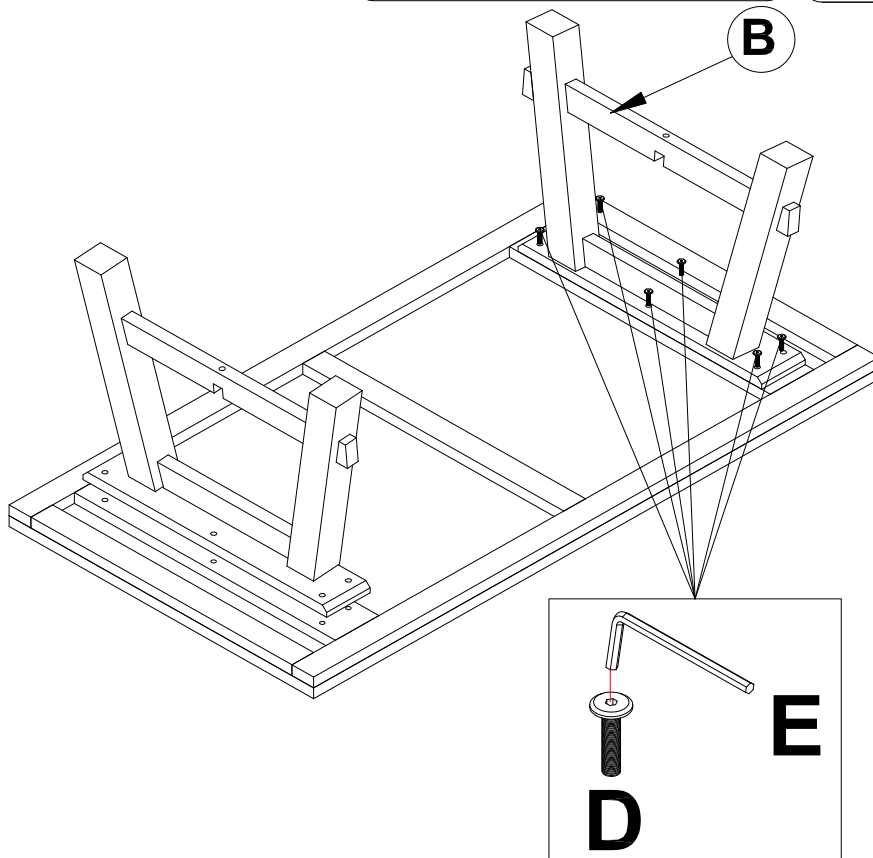

Tool Included

Part List-24"x42" Coffee Table

Identifying the hardware-Identify the hardware using the illustrations below.

STEP 1

D  **06**
M6X35mm

E  **01**

STEP 2

D  **06**
M6X35mm

E  **01**

STEP 3

D

M6X35mm

02

E

01