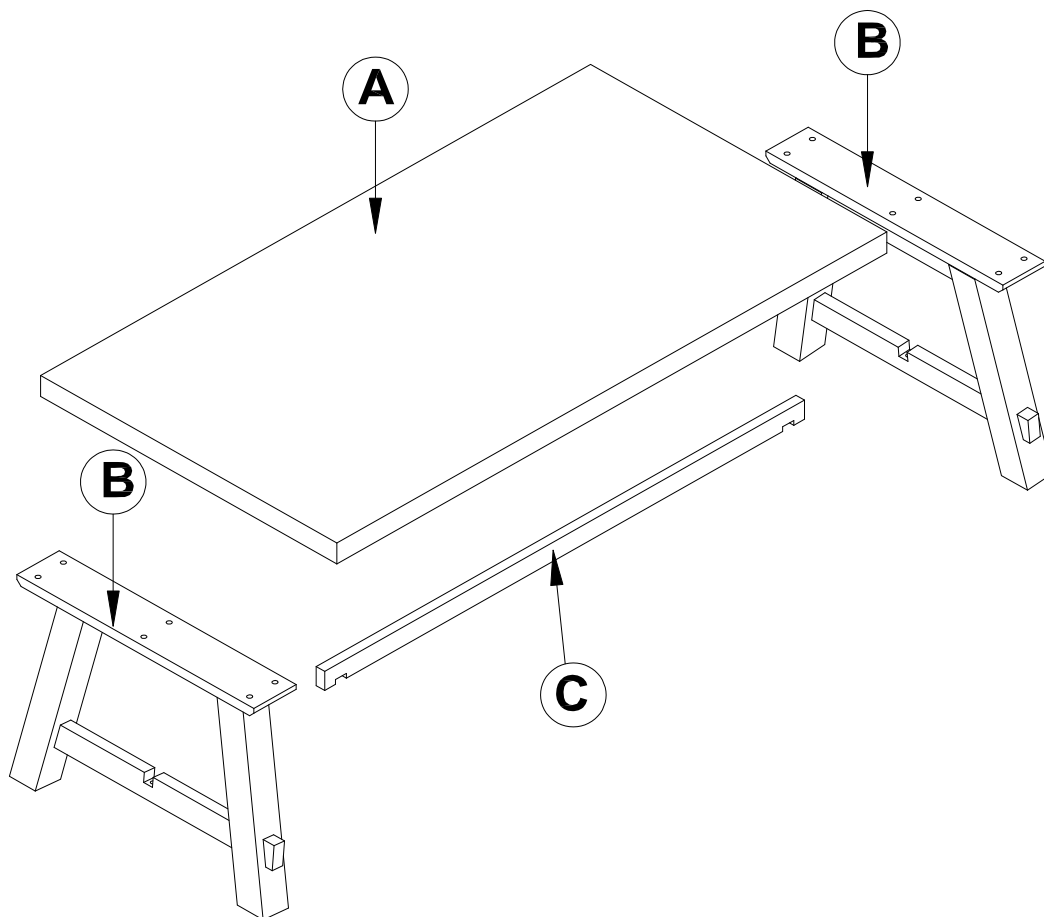

ASSEMBLY INSTRUCTIONS

24"x42" COFFEE TABLE

REPLACEMENT PARTS

Please do not contact the company purchased from as we can help you faster.

. Use of power tool to assemble this product will invalidate any claim and damage this product making it unsafe!!!
. Please assemble on a clean soft surface to avoid damage.

Tool Included

Part List-24"x42" Coffee Table

Identifying the hardware-Identify the hardware using the illustrations below.

STEP 1

D  **06**
M6X35mm

E  **01**

STEP 2

D  **06**
M6X35mm

E  **01**

STEP 3

D

M6X35mm

02

E

01