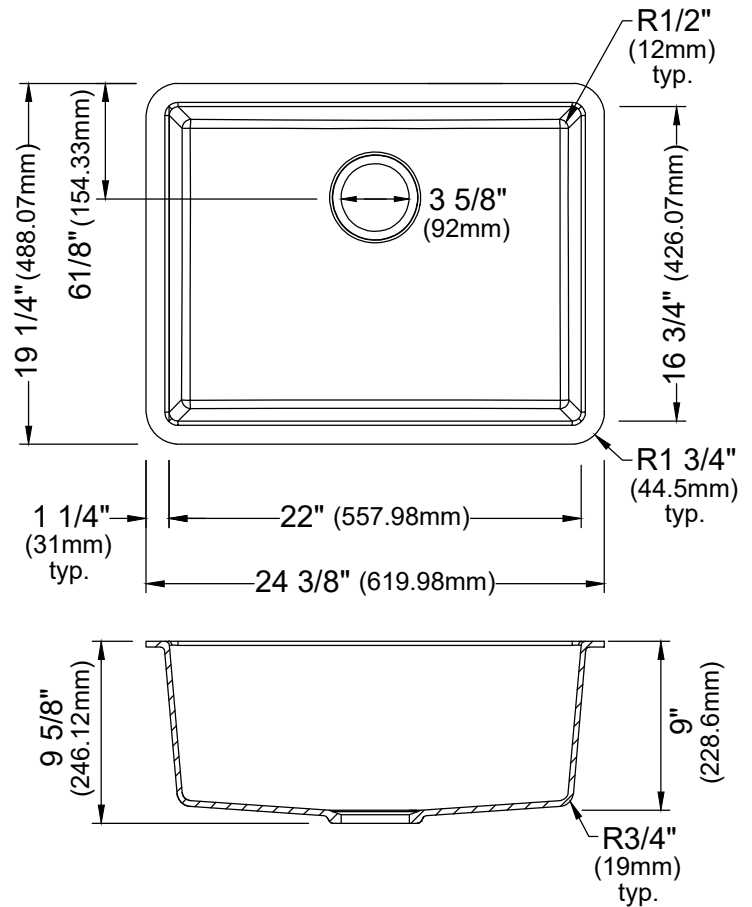

Series	Quartz QU Series
Material	80% quartz / 20% acrylic resin
Installation Type	Undermount
Configuration	Single bowl
Finish	Matte finish
Overall Dimensions	24 3/8" x 19 1/4" x 9 5/8"
Bowl Dimensions	22" x 16 3/4" x 9"
Drain Size	3 5/8"
Colors Available	Bisque, Concrete, White, Black, Grey, Brown
Minimum cabinet size	27"
Template Included	Yes
Clips Included	Yes
Heat Safe	Up to 535°F
Resistant to	Stain, scratch, abrasion, impact
Drain Location	Rear
Accessories Included	Strainer, Bottom grid and Luster Pro oil

Shown in Concrete

ACCESSORY
Strainer - L-1
Bottom Grid - GR-6022
Luster Pro oil

Stocked Color Options

Listing and certifications:  
cUPC

Limited lifetime warranty