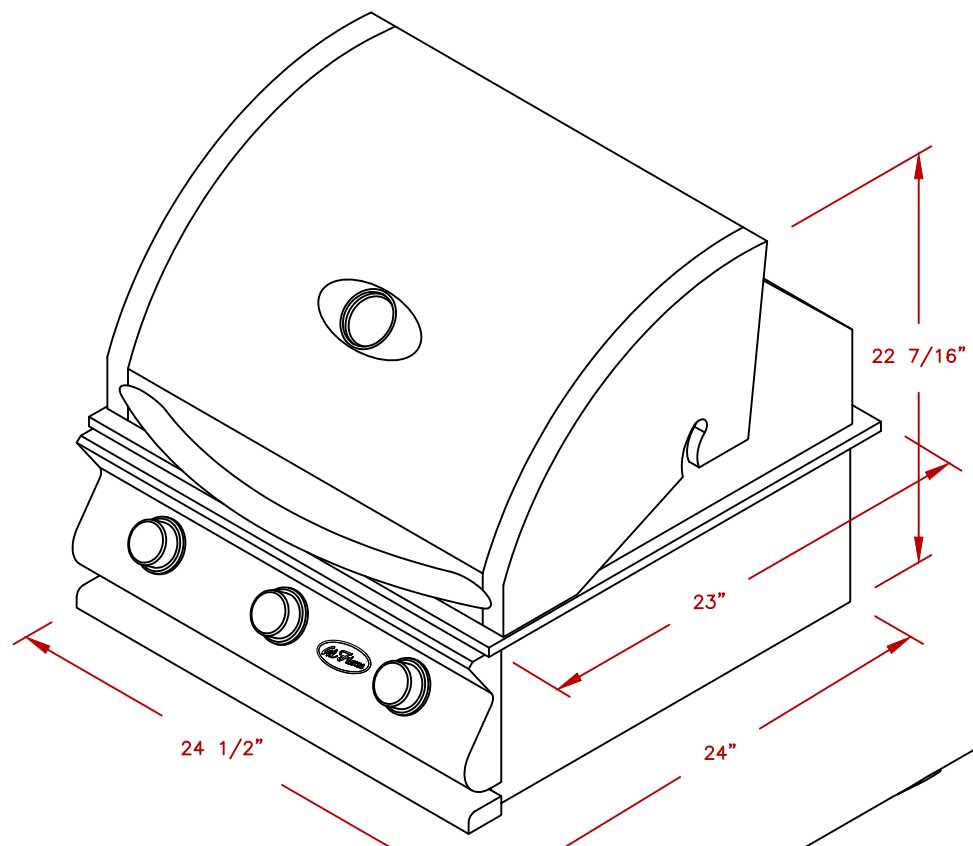

LINE	BBQ LINE
MODEL	G3 BURNER-LP
NUM	

ISOMETRIC  
FRONT VIEW

ISOMETRIC  
BACK VIEW

CUT OUT  
3 BURNER GRILL

NOTE:  
DUE TO OUR CONTINUOUS IMPROVEMENT PROGRAM, ALL MODELS  
AND SPECIFICATIONS ARE SUBJECT TO CHANGE WITHOUT NOTICE.

	TITLE 2021 BARBECUE LINE GRILLS G3 BURNER-LP	
	SCALE: N/A	DWG NO. BBQ18G03
REVISED	REV. DESCR.	DATE 12/8/2020