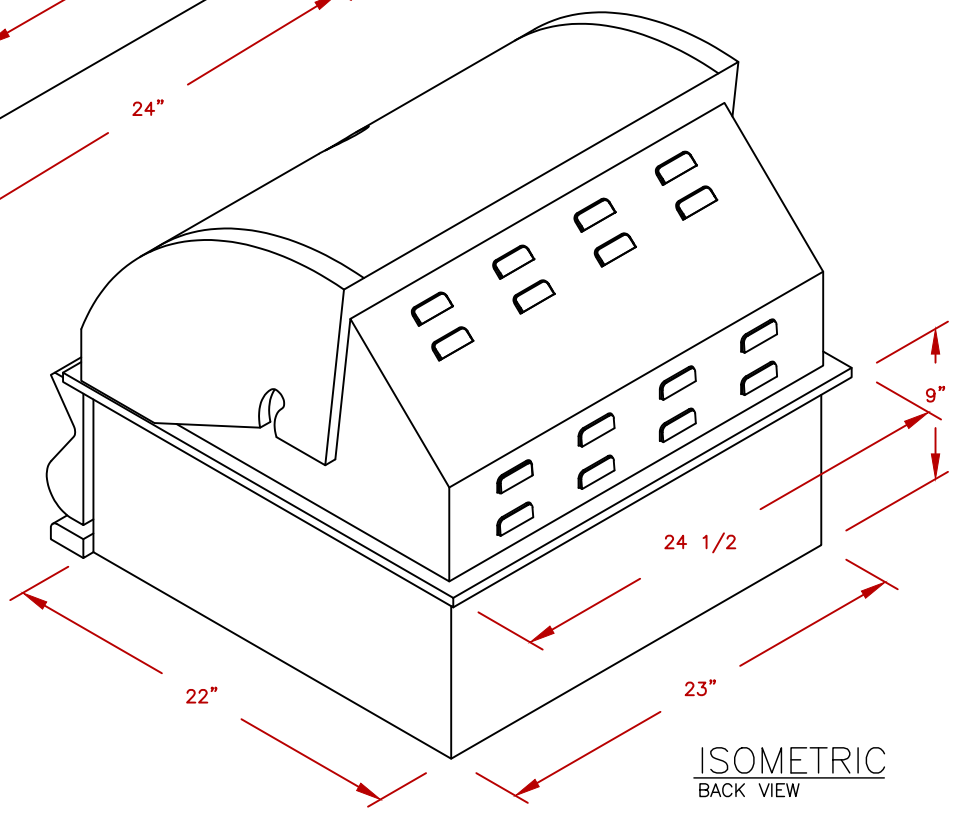

LINE	BBQ LINE
MODEL	G3 BURNER-LP
NUM	

ISOMETRIC  
FRONT VIEW

ISOMETRIC  
BACK VIEW

CUT OUT  
3 BURNER GRILL

NOTE:  
DUE TO OUR CONTINUOUS IMPROVEMENT PROGRAM, ALL MODELS  
AND SPECIFICATIONS ARE SUBJECT TO CHANGE WITHOUT NOTICE.

	TITLE 2021 BARBECUE LINE GRILLS G3 BURNER-LP	
	SCALE: N/A	DWG NO. BBQ18G03
REVISED	REV. DESCR.	DATE 12/8/2020