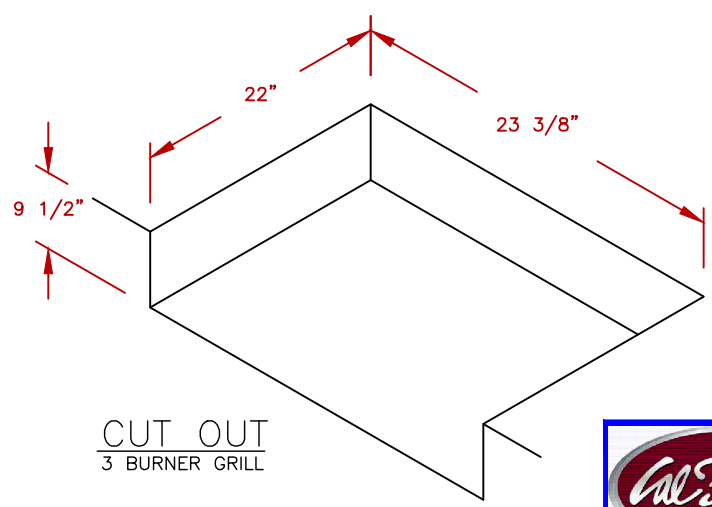

LINE	BBQ LINE
MODEL	G3 BURNER-LP
NUM	

ISOMETRIC  
FRONT VIEW

ISOMETRIC  
BACK VIEW

CUT OUT  
3 BURNER GRILL

NOTE:  
DUE TO OUR CONTINUOUS IMPROVEMENT PROGRAM, ALL MODELS  
AND SPECIFICATIONS ARE SUBJECT TO CHANGE WITHOUT NOTICE.

	TITLE 2021 BARBECUE LINE GRILLS G3 BURNER-LP	
	SCALE: N/A	DWG NO. BBQ18G03
REVISED	REV. DESCR.	DATE 12/8/2020