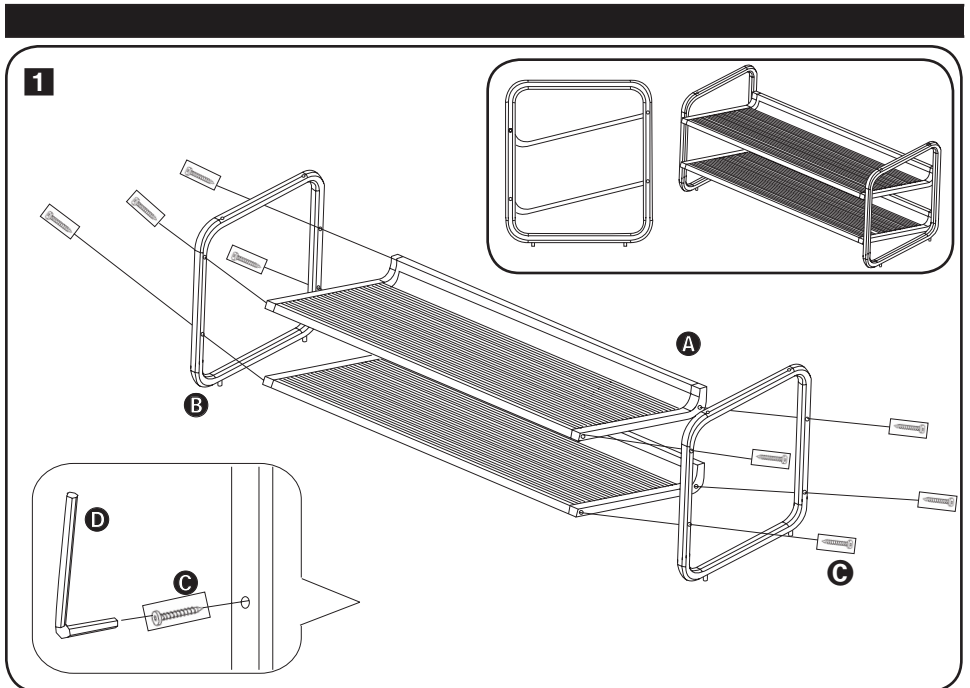

PARTS LIST

PART/ILLUSTRATION	(QTY)	DESCRIPTION
A	(2)	wooden shelves estantes de madera étagères en bois
B	(2)	frame marco cadre
C	(8)	screws tornillos vis
D	(1)	hex wrench llave hexagonal clé hexagonale

ASSEMBLY