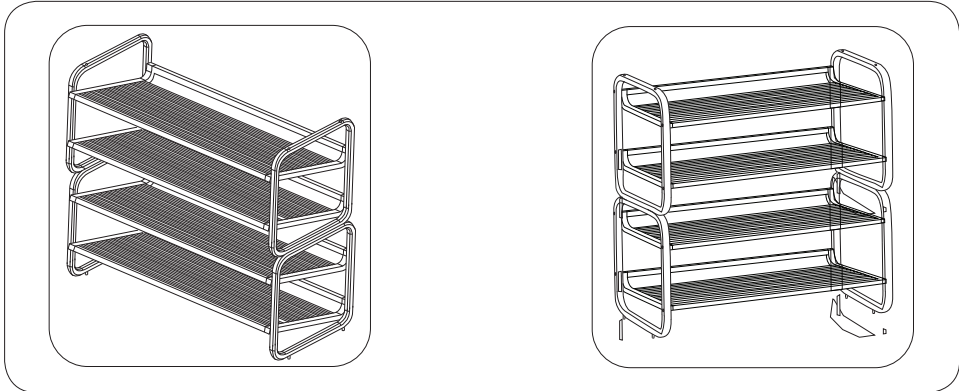

ALTERNATE ASSEMBLY

STACKING