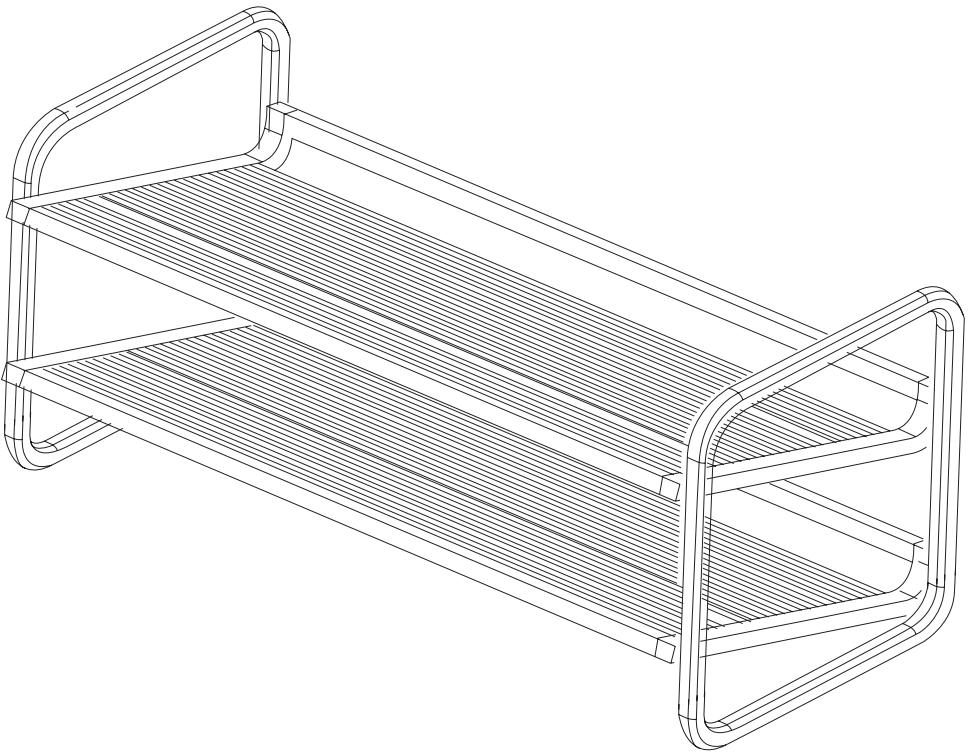

bamboo shoe rack
bastidor de bambú para zapatos
étagère à chaussures en bambou

28.82 In L x 13.07 In W x 13.39 In H (73.2 cm L x 33.2 cm W x 34 cm H)

PARTS LIST

PART/ILLUSTRATION	(QTY)	DESCRIPTION
A 	(2)	wooden shelves estantes de madera étagères en bois
B 	(2)	frame marco cadre
C 	(8)	screws tornillos vis
D 	(1)	hex wrench llave hexagonal clé hexagonale

WARNING:

Keep bags and plastic sheeting away from babies and children. Do not use in cribs, beds, carriages or play-pens. The plastic may cling to the nose and mouth and prevent breathing.