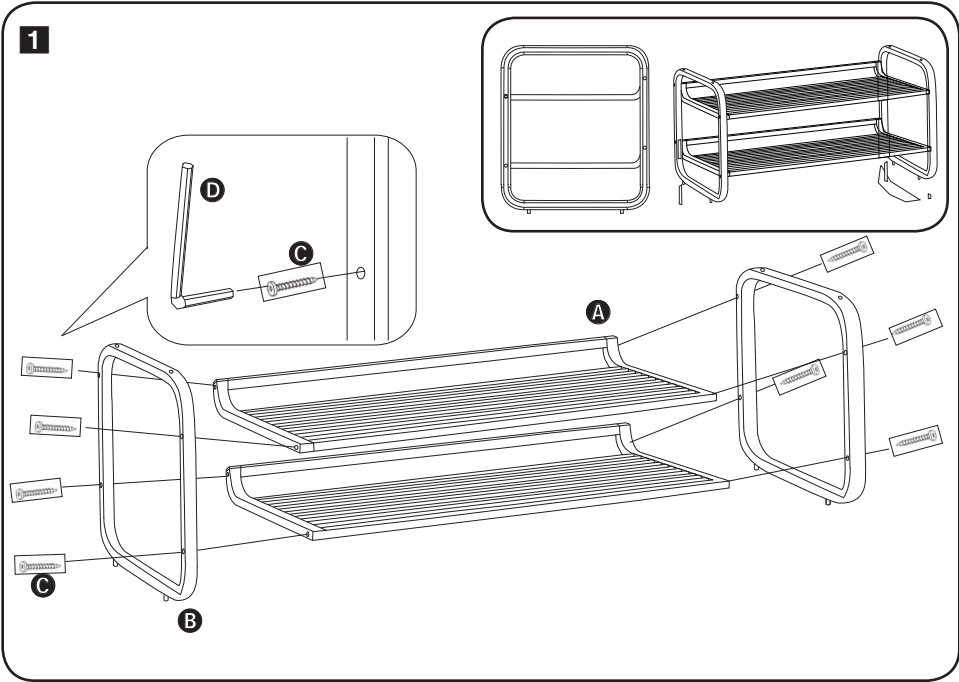

ALTERNATE ASSEMBLY