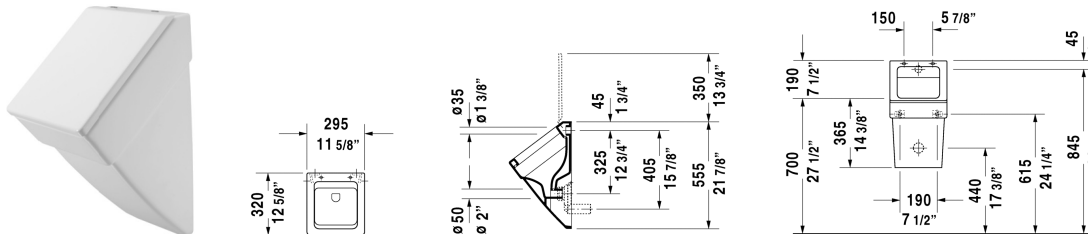

Urinal # 280132

| < 11 5/8" Inch > |

Urinal	Dimension	Weight	Order number
cUPC listed, concealed inlet, syphonic action, horizontal outlet, fixings included, model for cover			
Colors			
00 White			
Variant			
Sanitary ceramics with the special WonderGliss surface finish will remain clean and attractive-looking for a long time to come. When ordering WonderGliss please add a "1" as eleventh digit to the model number.			
Urinal cover hinges stainless steel		2.6 lb	006151
Siphon horizontal outlet (concealed)	ø 2" Inch	0.4 lb	005112
Water inlet mechanism for urinals with back supply	1/2" Inch	0.2 lb	695800
Geberit Carrier For urinal			111625
Actuator Bolero			116012
Suitable products			
Urinal cover hinges stainless steel,			006151

All drawings contain the necessary measurements which are subject to standard tolerances. They are stated in inch & mm and are non-binding. Exact measurements, in particular for customized installation scenarios, can only be taken from the finished ceramic piece.