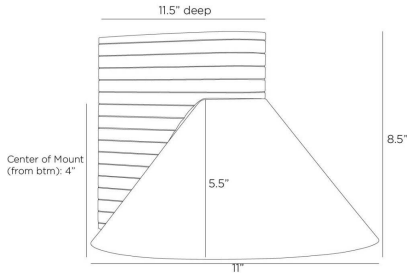

CHADWICK OUTDOOR SCONCE

DWC41
 H: 8.5 IN, W: 11 IN, D: 11.5 IN,
 Aged Iron

Reminiscent of 1930's Streamline Moderne architecture, the aerodynamic angles of the Chadwick make it both contemporary and timeless. A conical shade of aged iron is lacquered in a contrast white to reflect the down light for spot illumination. A protective coating helps withstand the elements. Dark sky compliant and "turtle safe" when used with a compatible, amber-colored long-wavelength LED bulb. Finish will vary.

APPEARANCE

Material	Iron
Finish	Marine Grade Aged Iron
Top Coat/Sealant	Yes

DIMENSIONS

Backplate	H: 8 IN, W: 5 IN, D: 8 IN
Shade	H: 5.5 IN, Dia: 11 IN
Center Of Mount From Btm Height	4 in

WIRING

Rating	Outdoor
Cord	0.5 FT, Black/White, SVT
Socket	1, Type A - E26
Maximum Watt	60
Voltage	110-120 V

CERTIFICATIONS

Certifications	Mexico, United Arab Emirates, European Union, United States, Canada, Australia
----------------	--

COMPLIANCY

UL/ETL	Yes
CB	Yes
RoHS	Yes

SHIPPING

Product Weight	5 lbs
Gross Weight 1	6.5 lbs
Shipping Box 1	H: 13.6 IN, L: 10.82 IN, W: 14.76 IN