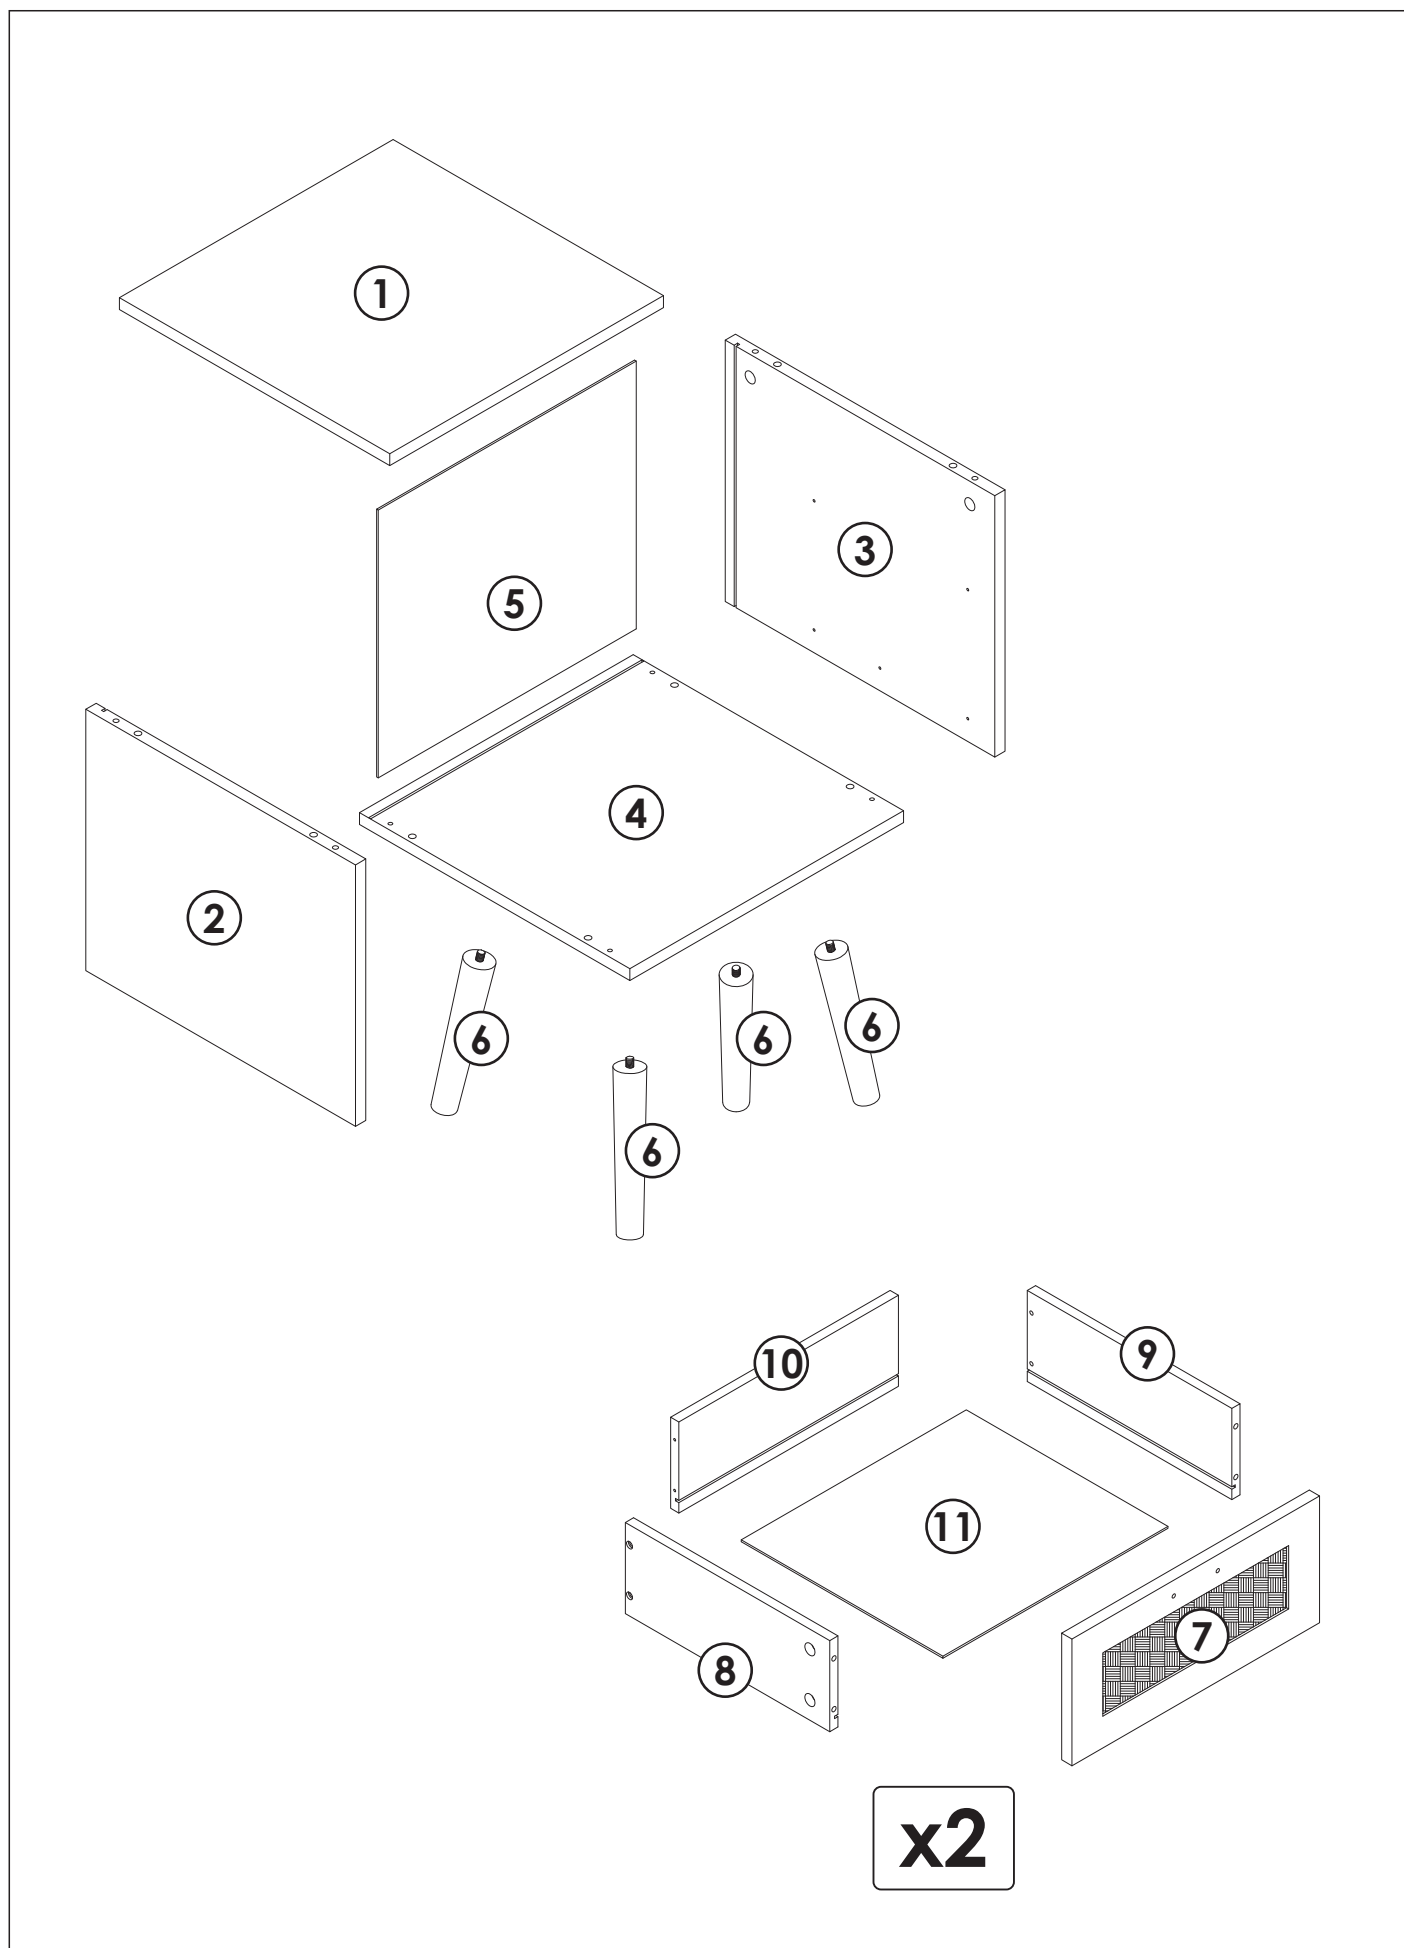

PACKAGE CONTENTS

- Rattan Nightstand
- Pack of Accessories
- User Manual

PRODUCT CARE

- Please follow the instruction to assemble this item correctly.
- Don't make the screws be too loose or too tight.
- Please put the screws into the holes' position just as shown in the arrows of the image, and then clockwise rotate 90° or 180°
- The fittings pack contains small accessories that should be kept away from small children.

HARDWARES LIST

A Ø6x35mm  x12	B 15x10mm  x12	C Ø8x30mm  x8	D M4x25mm  x4	E  x2	
F M3x12mm  x24	G M4x35mm  x12	H  x4	I M4x12mm  x20	J M3x16mm  x6	
K  x6	L  x4	CL  x2	CR  x2	DL  x2	DR  x2

PANEL LAYOUT

INSTALLATION STEPS