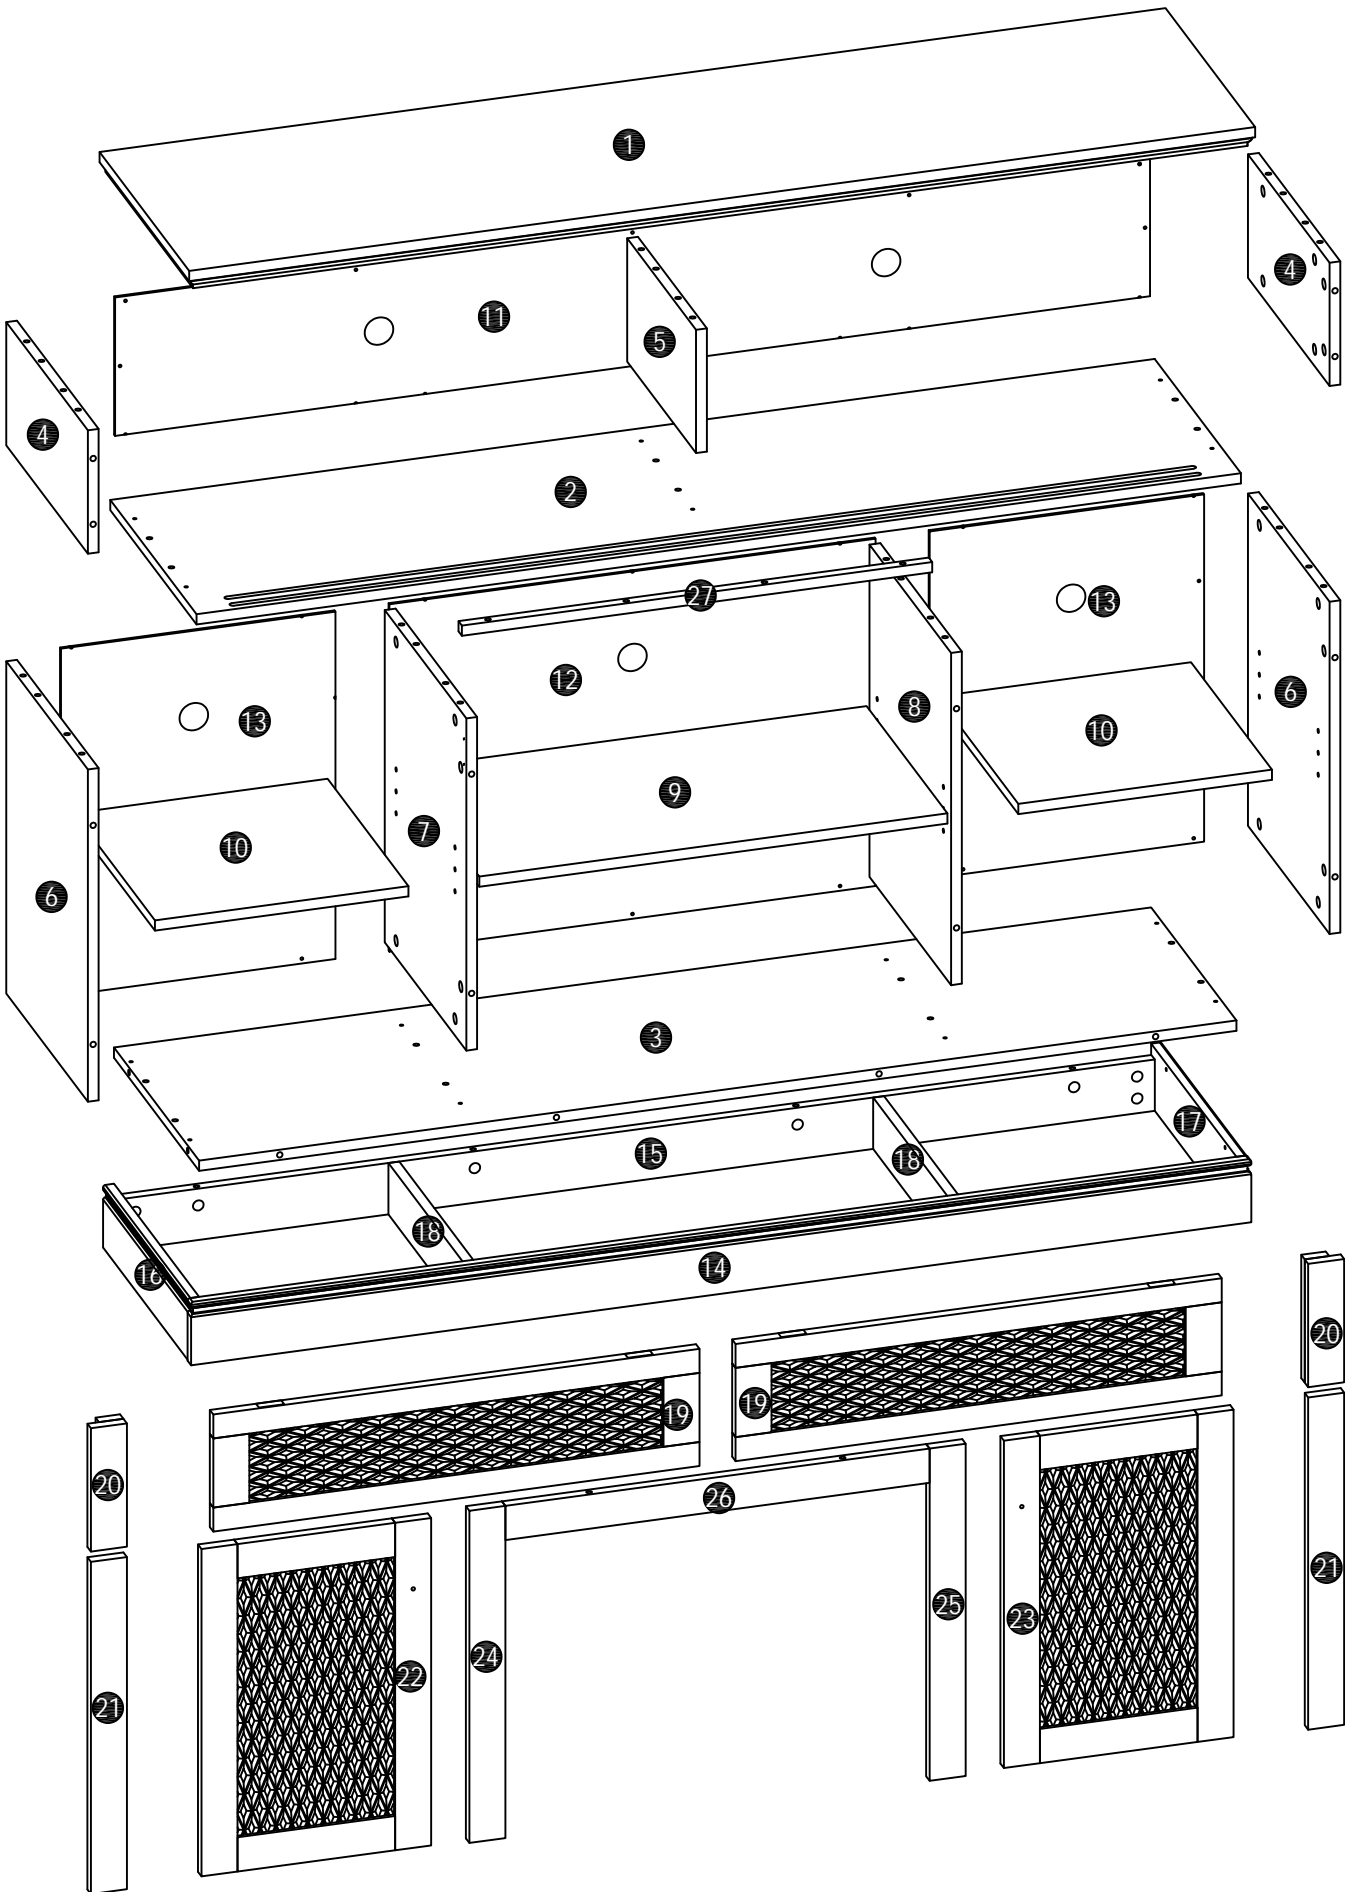

TV Stand w/ Fireplace Assembly Instruction

NOTE: This instruction manual contains IMPORTANT safety information. Please read carefully before assembling the product

List of Parts

Hardware

A x 70+2

Ø6 x 34mm

B x 70+2

Ø15 x 10mm

C x 28+2

Ø8*30mm

D x 8+1

Ø3*12mm

E x 4

F x 2