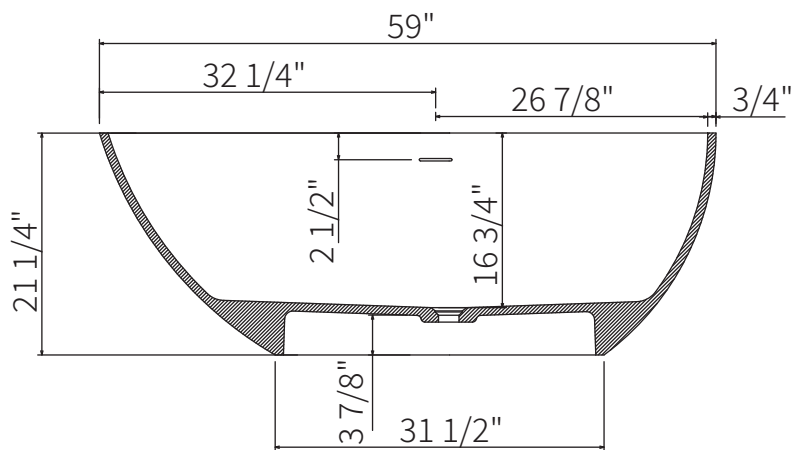

Dimension/Specification

Sku RX-S01-59