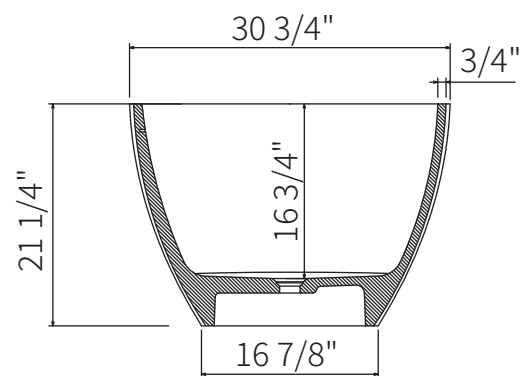

Dimension/Specification

Sku RX-S01-59