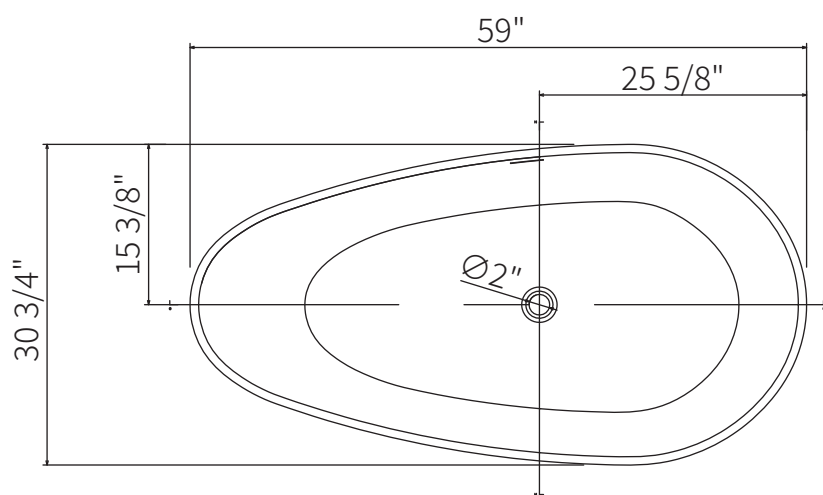

Dimension/Specification

Sku RX-S01-59