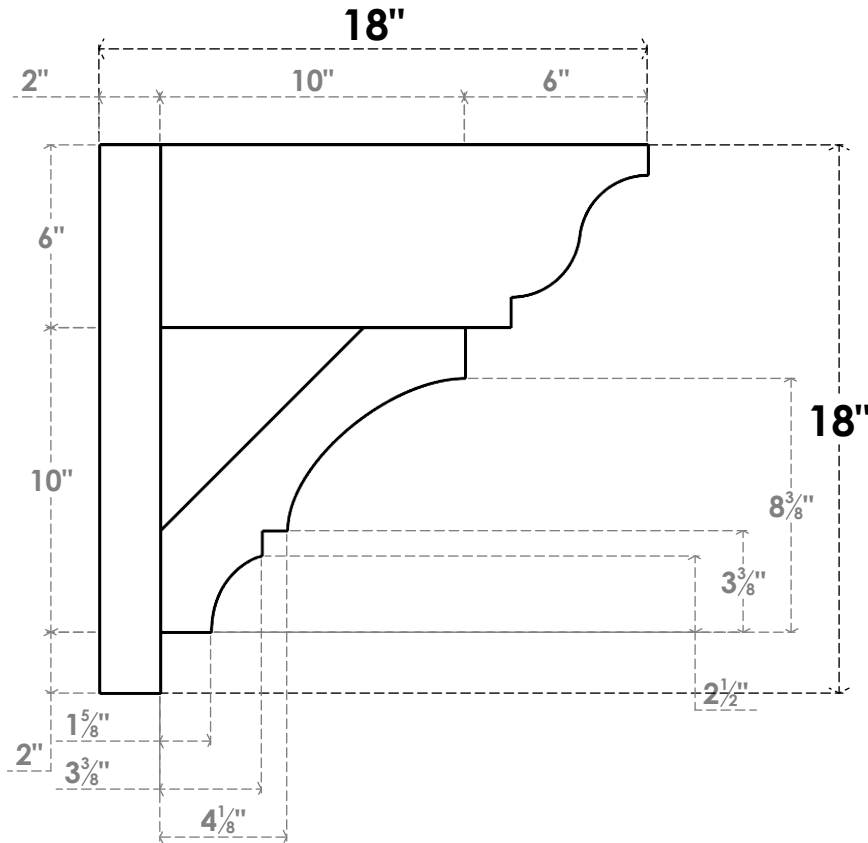

ITEM NUMBER: OUTUROC060X080X18000X18000X060X020X060BOA04RCPR

6"W TOP X 8"W BACK X 18"D X 18"H X 6"T TOP X 2"T BACK TIMBERTHANE ROUGH CEDAR BALBOA FAUX WOOD OPEN OUTLOOKER, TRADITIONAL TOP AND BLOCK BACK, 6"W CLOSED BRACE, PRIMED TAN

SIDE PROFILE

FRONT PROFILE

ISOMETRIC

GENERATED DATE : 07/05/2023

EKENA MILLWORK
2300 WEST MAIN ST.
CLARKSVILLE, TX 75426
TOLL FREE: 866-607-0453
WWW.EKENAMILLWORK.COM

NOTES

1. INSTALLATION TO BE COMPLETED IN ACCORDANCE WITH MANUFACTURER'S SPECIFICATIONS.
2. DRAWING MAY NOT BE TO SCALE
3. THIS DRAWING IS INTENDED FOR DESIGN AND PLANNING PURPOSES ONLY.
4. ALL INFORMATION CONTAINED HEREIN WAS CURRENT AT THE TIME OF DEVELOPMENT BUT MUST BE REVIEWED AND APPROVED BY THE PRODUCT MANUFACTURER TO BE CONSIDERED ACCURATE.
5. TIMBERTHANE ARCHITECTURAL PRODUCTS ARE MADE FROM HIGH DENSITY URETHANE AND COME FACTORY PRIMED