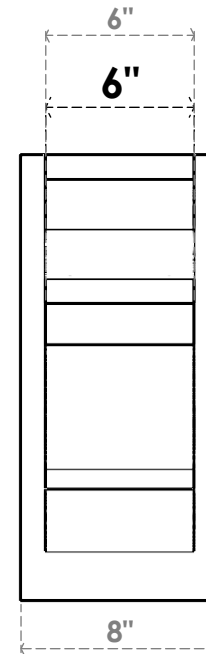

ITEM NUMBER: OUTUROC060X080X18000X18000X060X020X060BOA04RCPR

6"W TOP X 8"W BACK X 18"D X 18"H X 6"T TOP X 2"T BACK TIMBERTHANE ROUGH CEDAR BALBOA FAUX WOOD OPEN OUTLOOKER, TRADITIONAL TOP AND BLOCK BACK, 6"W CLOSED BRACE, PRIMED TAN

SIDE PROFILE

FRONT PROFILE

ISOMETRIC

GENERATED DATE : 07/05/2023

EKENA MILLWORK
2300 WEST MAIN ST.
CLARKSVILLE, TX 75426
TOLL FREE: 866-607-0453
WWW.EKENAMILLWORK.COM

NOTES

1. INSTALLATION TO BE COMPLETED IN ACCORDANCE WITH MANUFACTURER'S SPECIFICATIONS.
2. DRAWING MAY NOT BE TO SCALE
3. THIS DRAWING IS INTENDED FOR DESIGN AND PLANNING PURPOSES ONLY.
4. ALL INFORMATION CONTAINED HEREIN WAS CURRENT AT THE TIME OF DEVELOPMENT BUT MUST BE REVIEWED AND APPROVED BY THE PRODUCT MANUFACTURER TO BE CONSIDERED ACCURATE.
5. TIMBERTHANE ARCHITECTURAL PRODUCTS ARE MADE FROM HIGH DENSITY URETHANE AND COME FACTORY PRIMED