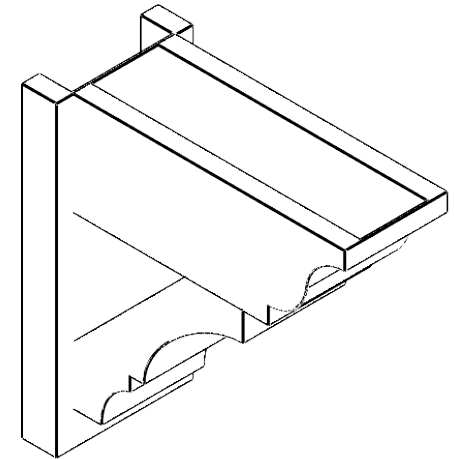

ITEM NUMBER: OUTUROC060X080X18000X18000X060X020X060BOA04RCPR

6"W TOP X 8"W BACK X 18"D X 18"H X 6"T TOP X 2"T BACK TIMBERTHANE ROUGH CEDAR BALBOA FAUX WOOD OPEN OUTLOOKER, TRADITIONAL TOP AND BLOCK BACK, 6"W CLOSED BRACE, PRIMED TAN

SIDE PROFILE

FRONT PROFILE

ISOMETRIC

GENERATED DATE : 07/05/2023

EKENA MILLWORK
2300 WEST MAIN ST.
CLARKSVILLE, TX 75426
TOLL FREE: 866-607-0453
WWW.EKENAMILLWORK.COM

NOTES

1. INSTALLATION TO BE COMPLETED IN ACCORDANCE WITH MANUFACTURER'S SPECIFICATIONS.
2. DRAWING MAY NOT BE TO SCALE
3. THIS DRAWING IS INTENDED FOR DESIGN AND PLANNING PURPOSES ONLY.
4. ALL INFORMATION CONTAINED HEREIN WAS CURRENT AT THE TIME OF DEVELOPMENT BUT MUST BE REVIEWED AND APPROVED BY THE PRODUCT MANUFACTURER TO BE CONSIDERED ACCURATE.
5. TIMBERTHANE ARCHITECTURAL PRODUCTS ARE MADE FROM HIGH DENSITY URETHANE AND COME FACTORY PRIMED