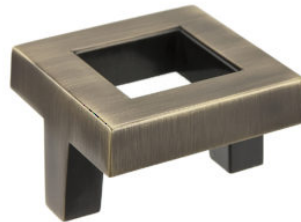

## Contemporary Metal Pull - 8160

This contemporary style Richelieu pull will add an elegant touch to your cabinet doors and drawer fronts. Its simple straight lines integrate well with any type of décor.

**Product №** BP8160320140

**Type**

**Center to Center** 12 5/8 in\*

**Finish** Chrome

**Length - Overall Dimensions** 14 1/8 in\*

**Width - Overall Dimensions** 11/32 in\*

**Screw/Nail** 8/32 (Included)

Product № BP5623030900  
Color Group: Black Group

**Contemporary Metal Knob - 5623**

Product № BP5623030195  
Color Group: Gray and Chrome Group

**Contemporary Metal Knob - 3160**

Product № BP31604325195  
Color Group: Gray and Chrome Group

**Transitional Metal Knob - 8033**

Product № BP80338AE  
Color Group: Yellow and Brass Group

**Expression Board - 99044**

Product № 99044

**Expression Board - 99045**

Product № 99045