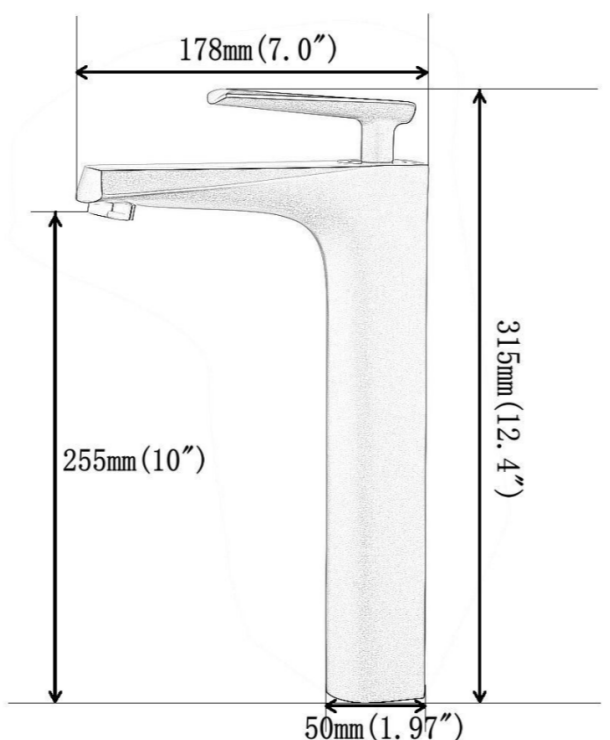

# FB166

Material: 59A-Level brass

Spool: ceramic

Surface technology: baking paint + electroplating

Size: 315\*178\*50mm