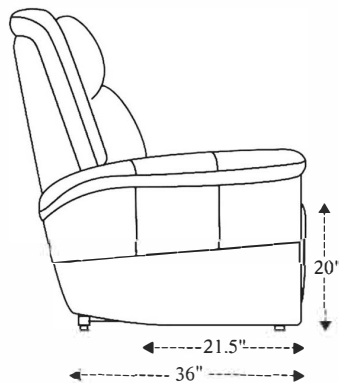

Zero Gravity Power Reclining Sofa

Overall Dimensions	88" x 36" x 41.5"
Overall Width	88"
Overall Depth	36"
Overall Height	41.5"
Overall Weight	253 lbs.
Fully Reclined	70"
Distance from Wall	8"
Back of Seat to end of Chaise	43"
Leg Height <small>(Distance from Foot Rest to Floor in Full Recline)</small>	25"
Head Height <small>(Distance from Headrest to Floor in Full Recline)</small>	29"

Seat Width	21"
Seat Depth	21.5"
Seat Height	20"
Arm Width	6"
Arm Depth	22"
Arm Height	24.5"
Back Width	24"
Back Height	25"
Headrest Extended from Back	--

Zero Gravity Power Recliner

Overall Dimensions	32.5" x 36" x 41.5"
Overall Width	32.5"
Overall Depth	36"
Overall Height	41.5"
Overall Weight	116 lbs.
Fully Reclined	70"
Distance from Wall	11"
Back of Seat to end of Chaise	43"
Leg Height <small>(Distance from Foot Rest to Floor in Full Recline)</small>	25"
Head Height <small>(Distance from Headrest to Floor in Full Recline)</small>	29"

Seat Width	21"
Seat Depth	21.5"
Seat Height	20"
Arm Width	6"
Arm Depth	22"
Arm Height	24.5"
Back Width	24"
Back Height	25"
Headrest Extended from Back	--