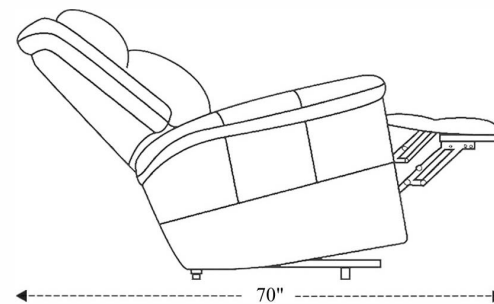

Zero Gravity Power Reclining Sofa

Overall Dimensions	88" x 36" x 41.5"
Overall Width	88"
Overall Depth	36"
Overall Height	41.5"
Overall Weight	253 lbs.
Fully Reclined	70"
Distance from Wall	8"
Back of Seat to end of Chaise	43"
Leg Height <small>(Distance from Foot Rest to Floor in Full Recline)</small>	25"
Head Height <small>(Distance from Headrest to Floor in Full Recline)</small>	29"

Seat Width	21"
Seat Depth	21.5"
Seat Height	20"
Arm Width	6"
Arm Depth	22"
Arm Height	24.5"
Back Width	24"
Back Height	25"
Headrest Extended from Back	--

Zero Gravity Power Recliner

Overall Dimensions	32.5" x 36" x 41.5"
Overall Width	32.5"
Overall Depth	36"
Overall Height	41.5"
Overall Weight	116 lbs.
Fully Reclined	70"
Distance from Wall	11"
Back of Seat to end of Chaise	43"
Leg Height <small>(Distance from Foot Rest to Floor in Full Recline)</small>	25"
Head Height <small>(Distance from Headrest to Floor in Full Recline)</small>	29"

Seat Width	21"
Seat Depth	21.5"
Seat Height	20"
Arm Width	6"
Arm Depth	22"
Arm Height	24.5"
Back Width	24"
Back Height	25"
Headrest Extended from Back	--