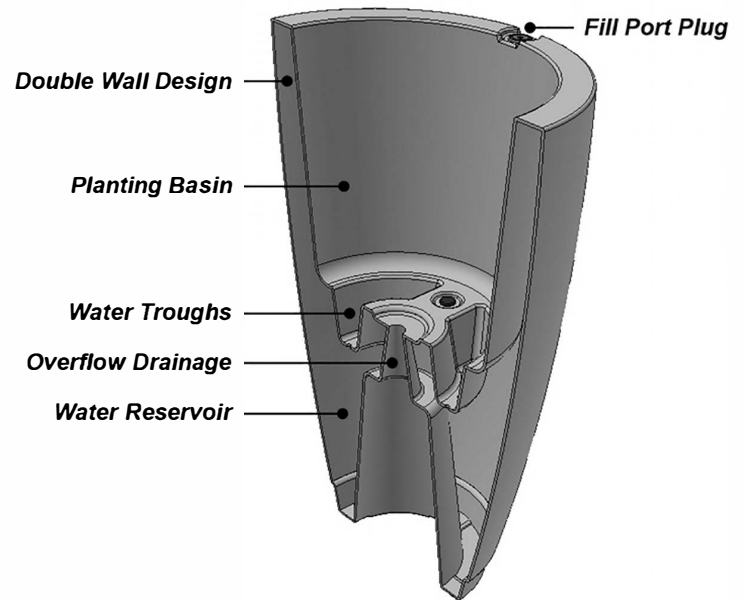

# designer planter

Polyresin Planter  
UV Protected  
Shock Resistant  
All Weather Material

- Built-in water reservoir and overflow drainage hole.
- Avoid using garden soil or top soil for container planting, it's often too dense and restricts air circulation. A potting mix is strongly recommended and will ensure better plant growth.
- Rinse clean with a garden hose; for a deeper clean, use a power washer.
- **15-year** warranty residential use, **5-year** warranty commercial use.

Remove fill port plug for direct access to the water reservoir.