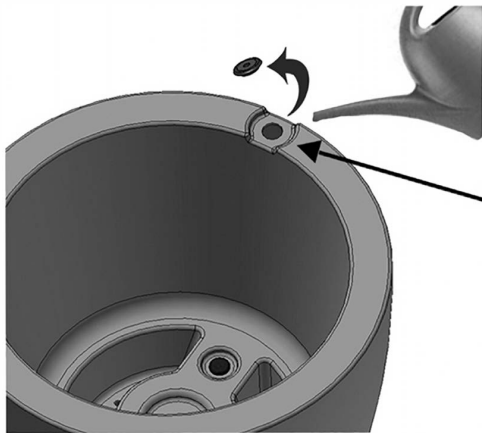

# designer planter

Polyresin Planter  
UV Protected  
Shock Resistant  
All Weather Material

- Built-in water reservoir and overflow drainage hole.
- Avoid using garden soil or top soil for container planting, it's often too dense and restricts air circulation. A potting mix is strongly recommended and will ensure better plant growth.
- Rinse clean with a garden hose; for a deeper clean, use a power washer.
- **15-year** warranty residential use, **5-year** warranty commercial use.

Remove fill port plug for direct access to the water reservoir.