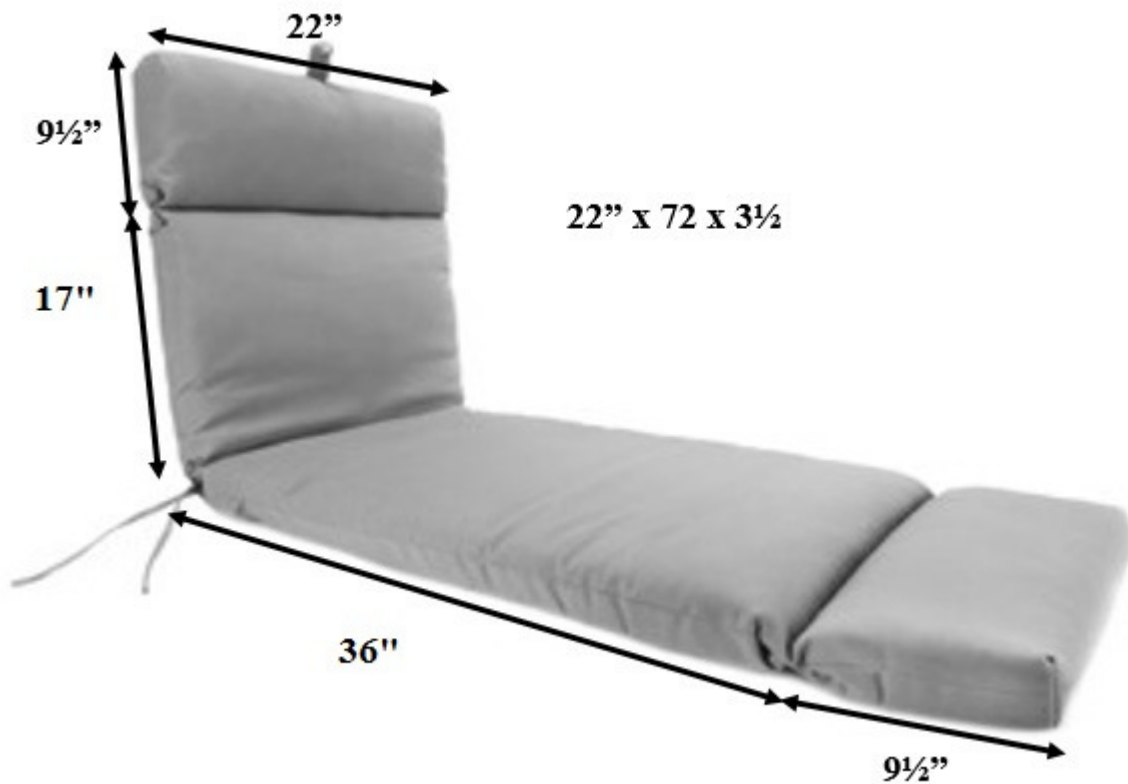

# Product Information

**Dimensions:** 22 X 72 X 3.5

**Description:** FRENCH EDGE, 2 TIES, HEAD AND FOOT HINGE

**Type:** CHAISE

**Fill:** FIBER

*Fill Information*

**ROLLOVER- NO FOAM**

**FIBER: PF180X220**

**22" 1.8**

**1 PC FIBER CUT AT 96" SEAT**

**1 PC FIBER CUT AT 66" BACK**