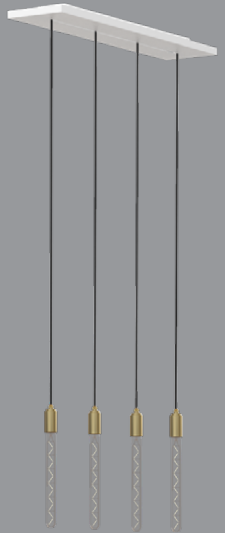

J.
6 x Oval
2 x Linear Ceiling Plates
6 x Walnut Pendants

K.
6 x Porcelain II
2 x Linear Ceiling Plates
6 x Brass Pendants

L.
6 x Porcelain III
2 x Linear Ceiling Plates
6 x Brass Pendants

M.
6 x Oblo
2 x Linear Ceiling Plates
6 x Brass Pendants

N.
6 x Noma
2 x Linear Ceiling Plates
6 x Walnut Pendants

2 x Linear Ceiling Plates

Set 2 with Oblo in Brass Pendants

Set 2

Set 3

1 x LINEAR CEILING PLATE
4 x PENDANTS &
4 x BULBS

Set 3 with Totem III and Brass Pendants

All prices excl. VAT

4 x Voronoi I
1 x Linear Ceiling Plate
4 x Brass Pendants

4 x Voronoi II
1 x Linear Ceiling Plate
4 x Brass Pendants

4 x Squirrel Cage
1 x Linear Ceiling Plate
4 x Brass Pendants

4 x Totem III
1 x Linear Ceiling Plate
4 x Brass Pendants