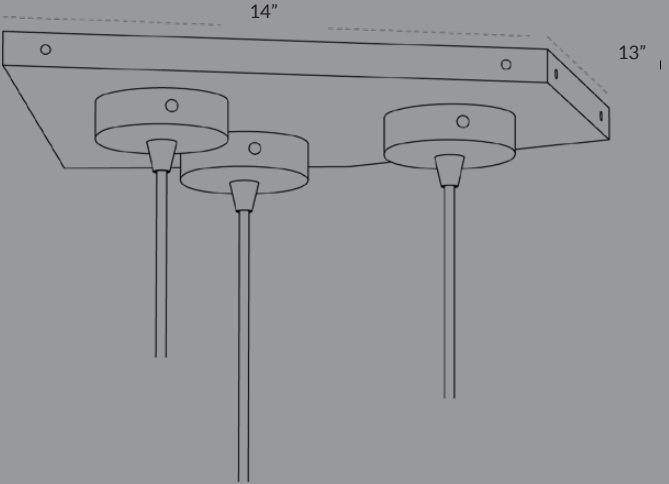

16 x Porcelain II
4 x Linear Ceiling Plates
16 x Graphite Pendants

16 x Oblo
4 x Linear Ceiling Plates
16 x Brass Pendants

Distance between pendants 14"

4 x Linear Ceiling Plates

Set 9 with Oblo and Brass Pendants

Set 9

Voronoi Ceiling Plate

Linear Ceiling Plate

Sets Measurements

Please use the table below to determine the recommended cord length for each set.
The diagrams on the previous pages illustrate the spacing for each configuration.