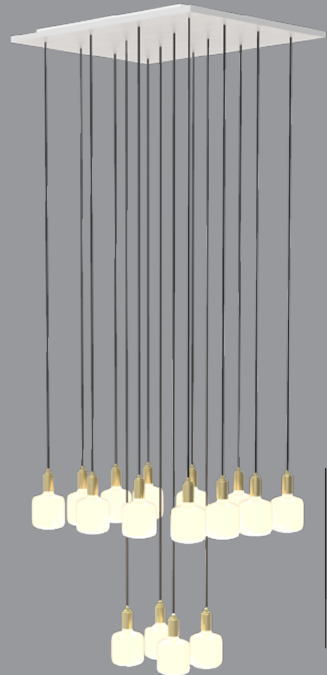

3 x Voronoi I
1 x Voronoi Ceiling Plate
3 x Walnut Pendants

3 x Voronoi II
1 x Voronoi Ceiling Plate
3 x Walnut Pendants

3 x Voronoi III
1 x Voronoi Ceiling Plate
3 x Walnut Pendants

Distance between pendants 14"

1 x Voronoi Ceiling Plate

Set 8 with Voronoi III and Walnut Pendants

Set 9

4 x LINEAR CEILING PLATES

16 x PENDANTS &

16 x BULBS

Set 9 with Porcelain II and Graphite Pendants

All prices excl. VAT

16 x Porcelain II
4 x Linear Ceiling Plates
16 x Graphite Pendants

16 x Oblo
4 x Linear Ceiling Plates
16 x Brass Pendants

Distance between pendants 14"

4 x Linear Ceiling Plates

Set 9 with Oblo and Brass Pendants