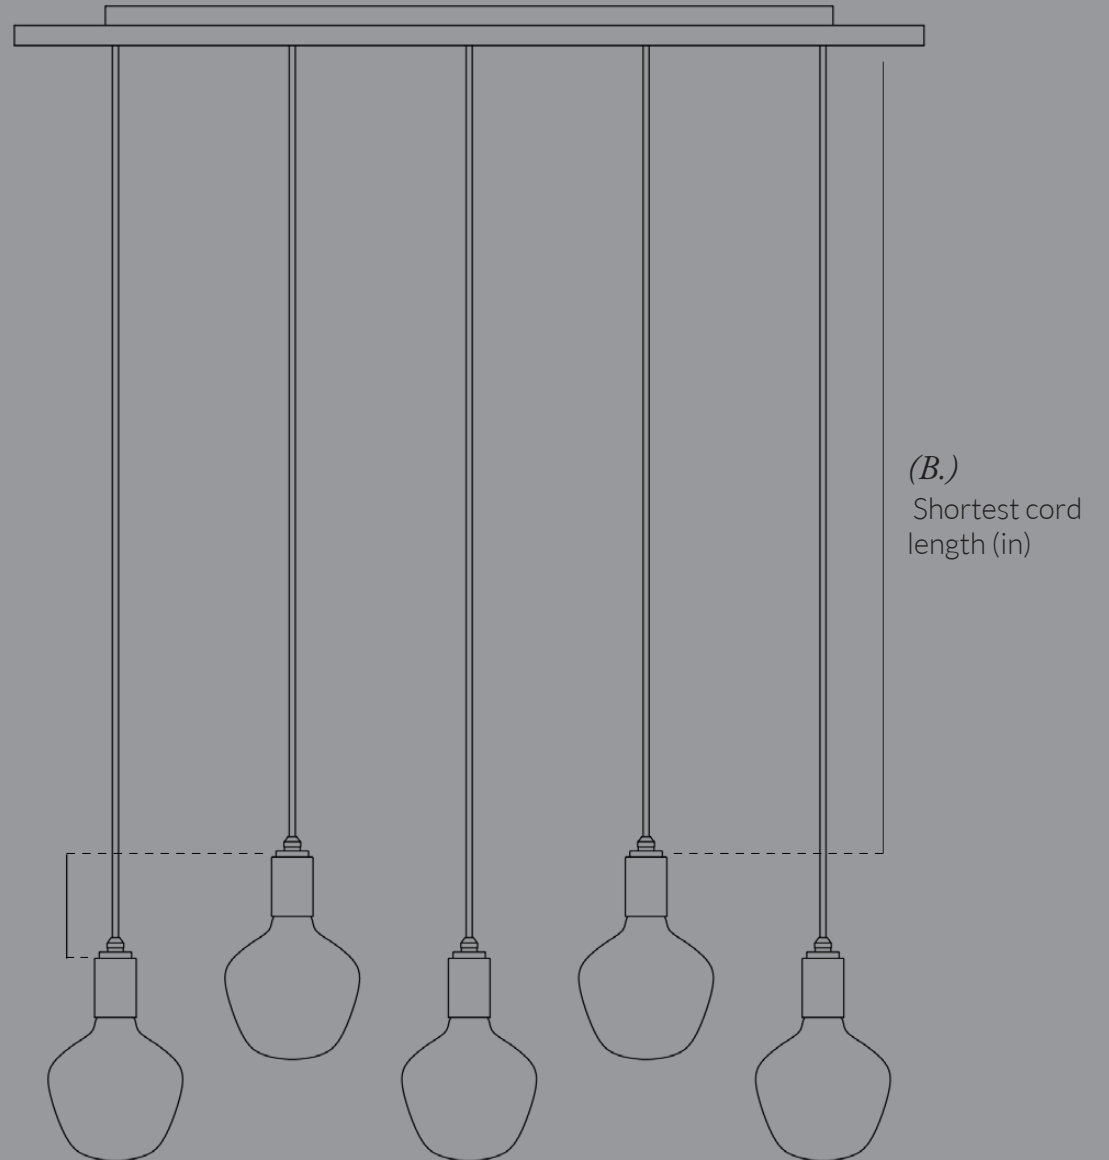

16 x Porcelain II
4 x Linear Ceiling Plates
16 x Graphite Pendants

16 x Oblo
4 x Linear Ceiling Plates
16 x Brass Pendants

Distance between pendants 14"

4 x Linear Ceiling Plates

Set 9 with Oblo and Brass Pendants

Set 9

Voronoi Ceiling Plate

Linear Ceiling Plate

Sets Measurements

Please use the table below to determine the recommended cord length for each set.
The diagrams on the previous pages illustrate the spacing for each configuration.