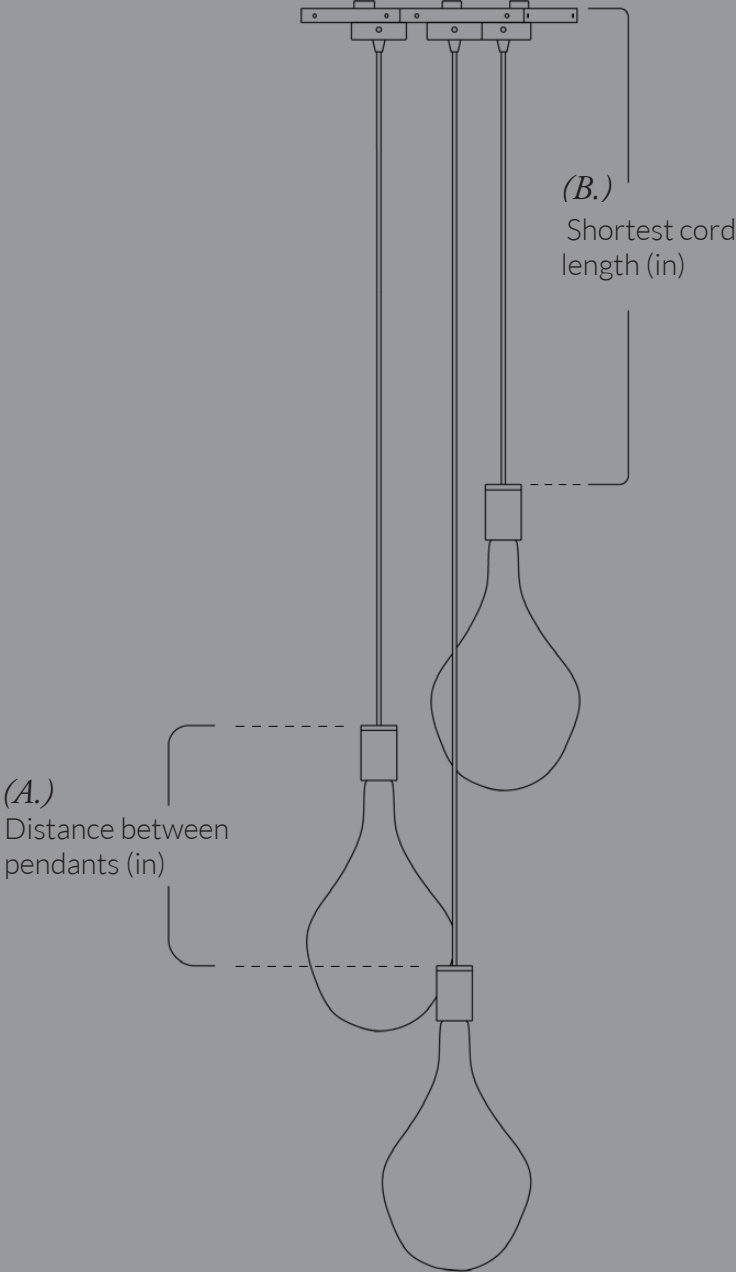

16 x Porcelain II
4 x Linear Ceiling Plates
16 x Graphite Pendants

16 x Oblo
4 x Linear Ceiling Plates
16 x Brass Pendants

Distance between pendants 14"

4 x Linear Ceiling Plates

Set 9 with Oblo and Brass Pendants

Set 9

Voronoi Ceiling Plate

Linear Ceiling Plate

Sets Measurements

Please use the table below to determine the recommended cord length for each set.
The diagrams on the previous pages illustrate the spacing for each configuration.