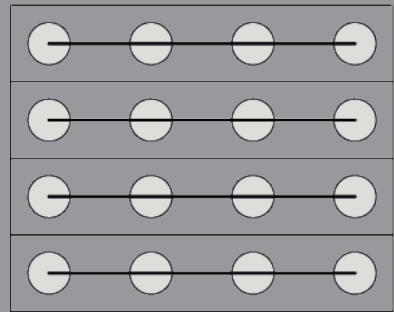

16 x Porcelain II
4 x Linear Ceiling Plates
16 x Graphite Pendants

16 x Oblo
4 x Linear Ceiling Plates
16 x Brass Pendants

Distance between pendants 14"

4 x Linear Ceiling Plates

Set 9 with Oblo and Brass Pendants