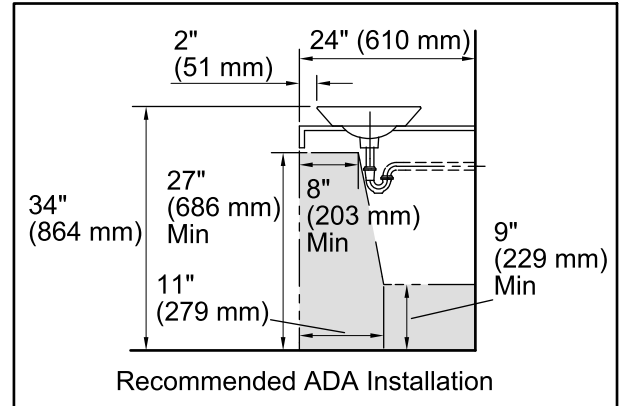

### Technical Information

All product dimensions are nominal.

Bowl configuration:	Single
Installation:	Above-counter, Wall-mount
Bowl area (Only)	Diameter: 15-7/8" (403 mm) Water depth: 4-1/4" (108 mm)
Drain hole:	1-3/4" (44 mm)
Template:	Above-counter, 1002980-7, required, included

### Notes

Install this product according to the installation guide.

\*Spout must be 5" (127 mm) long (min) for adequate clearance into the bathroom sink when installed with centerline as shown.

NOTICE: Countertop manufacturer or cutter must use the cut-out template provided with the product, or a current one provided by Kohler Co. (call 1-800-4-KOHLER). Kohler Co. is not responsible for cut-out errors when the incorrect cut-out template is used.