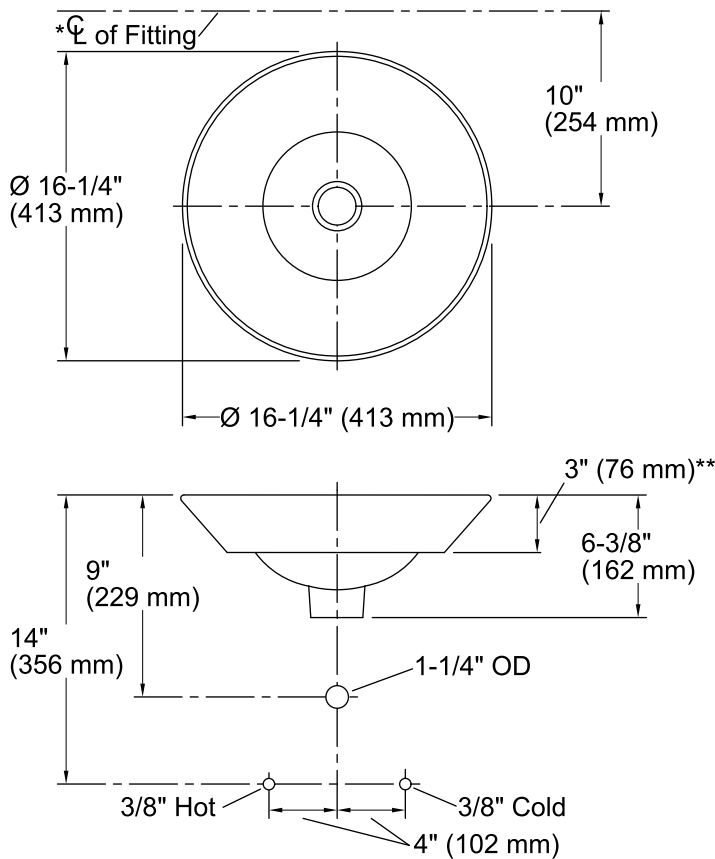

### Technical Information

All product dimensions are nominal.

Bowl configuration:	Single
Installation:	Above-counter, Wall-mount
Bowl area (Only)	Diameter: 15-7/8" (403 mm) Water depth: 4-1/4" (108 mm)
Drain hole:	1-3/4" (44 mm)
Template:	Above-counter, 1002980-7, required, included

### Notes

Install this product according to the installation guide.

\*Spout must be 5" (127 mm) long (min) for adequate clearance into the bathroom sink when installed with centerline as shown.

NOTICE: Countertop manufacturer or cutter must use the cut-out template provided with the product, or a current one provided by Kohler Co. (call 1-800-4-KOHLER). Kohler Co. is not responsible for cut-out errors when the incorrect cut-out template is used.