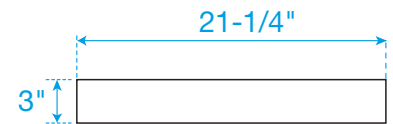

WYNDHAM COLLECTION

TOP VIEW OF VANITY CABINET

*Note: All measurements are $\pm 1/4"$.

WC-9191-24-SGL

WYNDHAM COLLECTION

Side splash is reversible.
Note: All measurements are $\pm 1/4"$.

WC-VCA-24-SGL-TOP