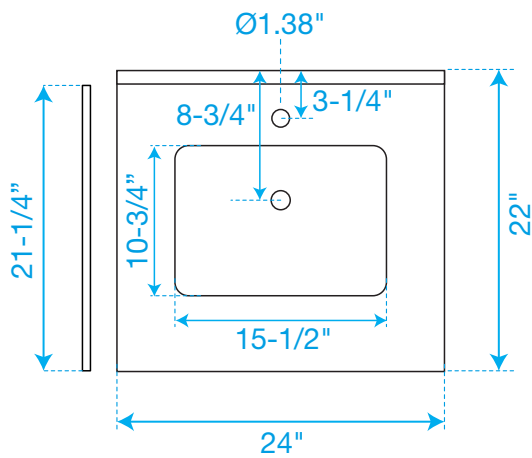

WYNDHAM COLLECTION

TOP VIEW OF VANITY CABINET

*Note: All measurements are $\pm 1/4"$.

WC-9191-24-SGL

WYNDHAM COLLECTION

Side splash is reversible.
Note: All measurements are $\pm 1/4"$.

WC-VCA-24-SGL-TOP