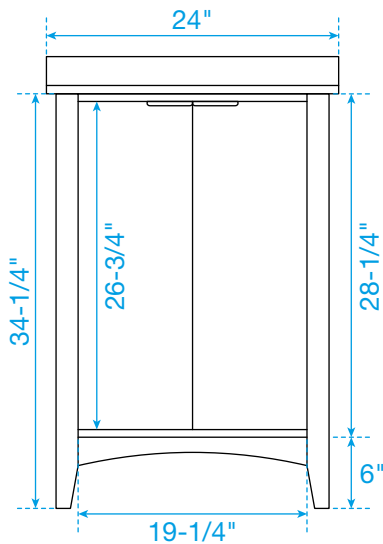

WYNDHAM COLLECTION

TOP VIEW OF VANITY CABINET

*Note: All measurements are $\pm 1/4"$.

WC-9191-24-SGL

WYNDHAM COLLECTION

Side splash is reversible.
Note: All measurements are $\pm 1/4"$.

WC-VCA-24-SGL-TOP