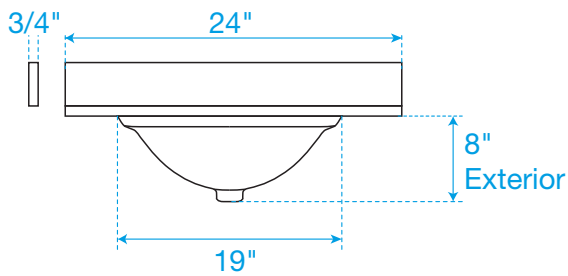

WYNDHAM COLLECTION

TOP VIEW OF VANITY CABINET

*Note: All measurements are $\pm 1/4"$.

WC-9191-24-SGL

WYNDHAM COLLECTION

Side splash is reversible.
Note: All measurements are $\pm 1/4"$.

WC-VCA-24-SGL-TOP