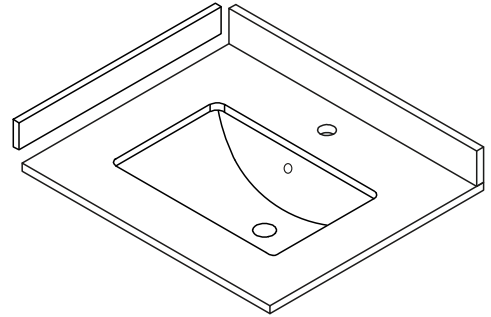

WYNDHAM COLLECTION

TOP VIEW OF VANITY CABINET

*Note: All measurements are $\pm 1/4"$.

WC-9191-24-SGL

WYNDHAM COLLECTION

Side splash is reversible.
Note: All measurements are $\pm 1/4"$.

WC-VCA-24-SGL-TOP