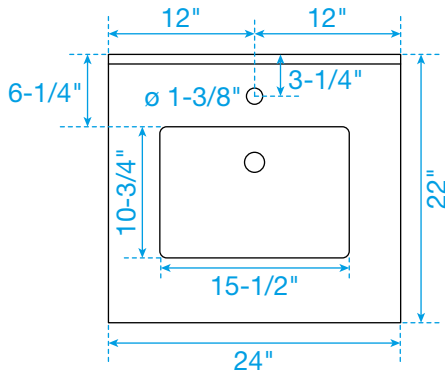

WYNDHAM COLLECTION

TOP VIEW OF VANITY CABINET

*Note: All measurements are $\pm 1/4"$.

WC-9191-24-SGL

WYNDHAM COLLECTION

Side splash is reversible.
Note: All measurements are $\pm 1/4"$.

WC-VCA-24-SGL-TOP