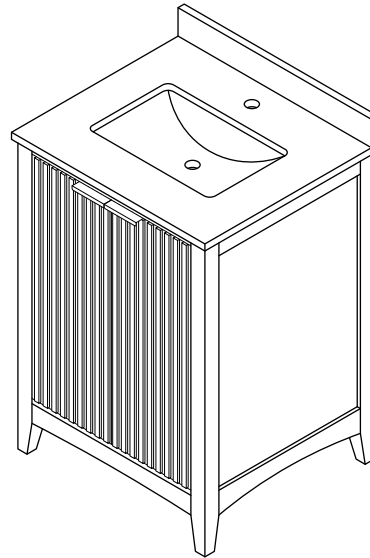

WYNDHAM COLLECTION

TOP VIEW OF VANITY CABINET

*Note: All measurements are $\pm 1/4"$.

WC-9191-24-SGL

WYNDHAM COLLECTION

Side splash is reversible.
Note: All measurements are $\pm 1/4"$.

WC-VCA-24-SGL-TOP