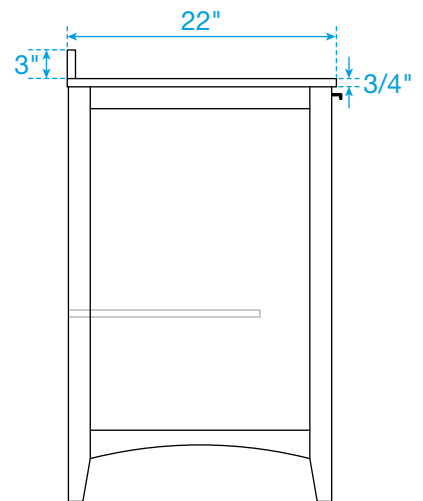

WYNDHAM COLLECTION

TOP VIEW OF VANITY CABINET

*Note: All measurements are $\pm 1/4"$.

WC-9191-24-SGL

WYNDHAM COLLECTION

Side splash is reversible.
Note: All measurements are $\pm 1/4"$.

WC-VCA-24-SGL-TOP