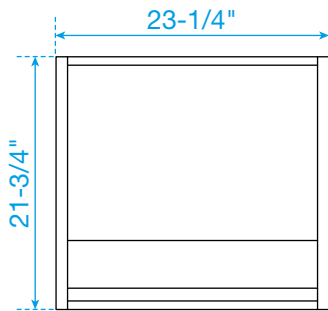

WYNDHAM COLLECTION

TOP VIEW OF VANITY CABINET

*Note: All measurements are $\pm 1/4"$.

WC-9191-24-SGL

WYNDHAM COLLECTION

Side splash is reversible.
Note: All measurements are $\pm 1/4"$.

WC-VCA-24-SGL-TOP