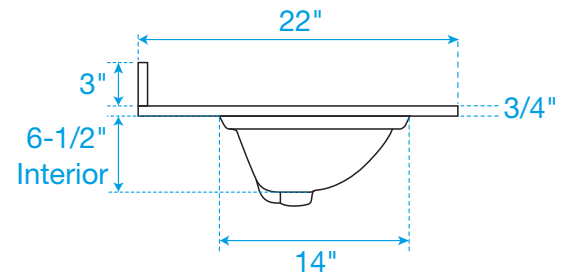

WYNDHAM COLLECTION

TOP VIEW OF VANITY CABINET

*Note: All measurements are $\pm 1/4"$.

WC-9191-24-SGL

WYNDHAM COLLECTION

Side splash is reversible.
Note: All measurements are $\pm 1/4"$.

WC-VCA-24-SGL-TOP