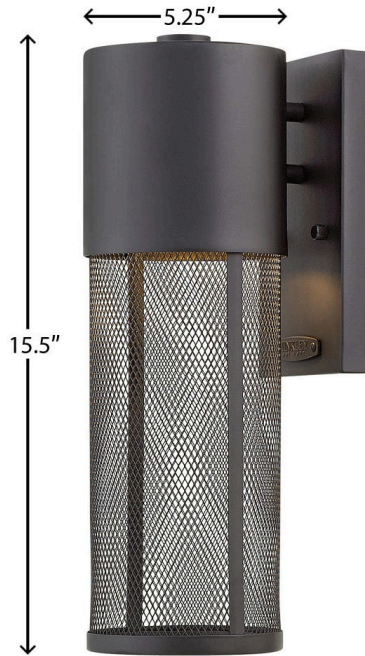

Specifications

MEDIUM WALL MOUNT LANTERN

Aria is a contemporary style that effortlessly complements the facade of any exterior. Its modern shape in durable aluminum is enhanced by a stainless steel mesh shade. High style and low maintenance comes standard Dark Sky compliant.

DETAILS	
FINISH:	Black
MATERIAL:	Aluminum
DIMMABLE:	YES - CL TYPE DIMMER (SSL7A)

DIMENSIONS	
WIDTH:	5.3"
HEIGHT:	15.5"
WEIGHT:	2lb
BACK PLATE:	4.5"W X 8.25"H
EXTENSION:	6.8"
TOP TO OUTLET:	5"

LIGHT SOURCE	
LIGHT SOURCE:	Socketed
LED NAME:	6.5WR20-30K
WATTAGE:	1-6.50w Med. LED *Included, 50w Equiv.
VOLTAGE:	120v
CRI:	90
INCANDESCENT EQUIVALENCY:	1 x 50w
DIMMABLE:	YES - CL TYPE DIMMER (SSL7A)

SHIPPING	
CARTON LENGTH:	17.5
CARTON WIDTH:	9
CARTON HEIGHT:	7.5
CARTON WEIGHT:	2.5

PRODUCT DETAILS:

- Aluminum material ensures this piece can withstand strenuous outdoor conditions
- Angular lines, a bold finish and robust details create an industrial edge to add flair to any type of facade
- Wet Rated; Suitable for outdoor settings
- Mounted at a point of entry, wall mount lights provide safety and security with a welcoming element
- LED Bulbs carry a 3-year limited warranty
- Outdoor finishes carry a 2-year warranty
- Dark Sky compliant design limits light pollution in surrounding outdoor spaces