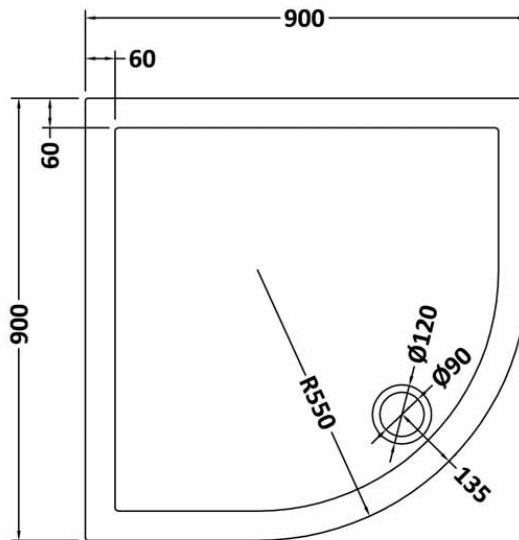

## CUSTOMER DATA SHEET - SHOWER TRAYS

**DESCRIPTION:**

Quad Tray 900X900x40

**900 x 900 QUADRANT TRAY**

**PRODUCT DIMENSIONS**

Length (mm)	Width (mm)	Height (mm)	Nett Wgt Kg
900	900	40	19.9

**PACKAGING DIMENSIONS**

Length (mm)	Width (mm)	Height (mm)	Gross Wgt Kg
940	940	80	19.9

**PACKAGING DATA**

Box Colour	Shrinkwrap & Polystyrene		
Box Qty	1	Label Colour	White Label
Label Size	100 x 50	Label Qty	2

**OUTER BOX DIMENSIONS (If Applicable)**

Length (mm)	Width (mm)	Height (mm)	Gross Wgt Kg

**PRODUCT DETAILS**

Country of Origin	United Kingdom
Fitting Instruction	Yes
Product Material	Acrylic Capped ABS Caco3 & Pu
Mat' Colour Ref'	European White
Waste Required (mm)	90