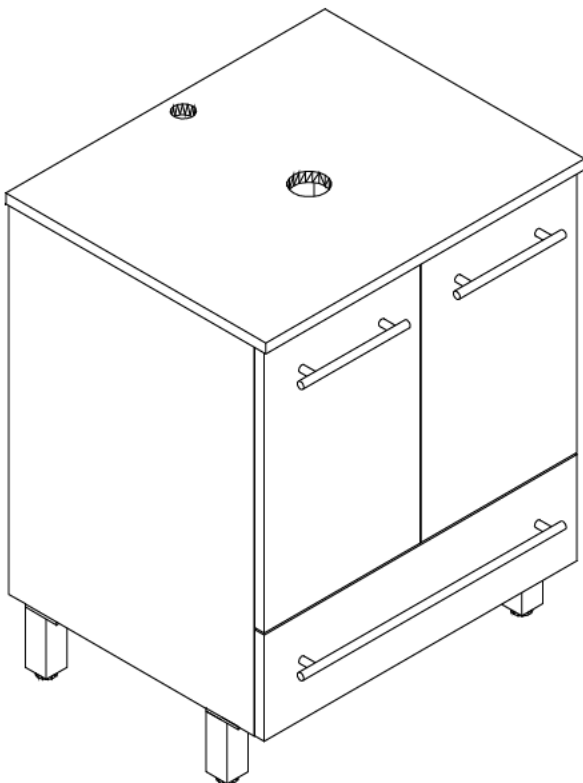

HARDWARE LIST

H		6PCS
I		2PCS
K		1PCS

STEP 11

STEP 12

STEP 13

Choking hazard-Small Parts : This unit contains small parts, not for children under 3 years.

Tip-over hazard : Secure finished unit to wall stud using L-Bracket and wall screw (#10*1.5"W/out provided). If a wall stud is not neccessible ,Consault your local hardware store for appropriate mounting hardware . Failure to properly install will result in product collapse or tip-over. Serious injury can occur .