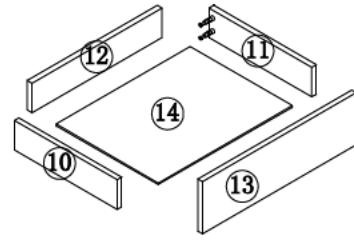

DIMENSIONS

PARTS LIST

PARTS LIST			HARDWARE LIST		
NO	DESCRIPTION	QTY	NO	DESCRIPTION	QTY
①		1	A		30
②		1	B		30
③		1	C		30
④		1	D		14
⑤		1	E		2
⑥		1	F		4
⑦		1	G		4
⑧		1	H		48
⑨		1	I		6
⑩		1	J		2
⑪		1	K		1
⑫		1			
⑬		1			
⑭		1			
⑮		1			

C  8PCS

STEP 7

HARDWARE LIST

H		12PCS
G		4PCS

STEP 8

HARDWARE LIST

H		24PCS
J		2PCS
I		4PCS
F		2PCS

1

2

3

4

5

STEP 9

HARDWARE LIST

A		8PCS
C		8PCS

STEP 10

HARDWARE LIST

H		6PCS
I		2PCS
K		1PCS

STEP 11

STEP 12

STEP 13

Choking hazard-Small Parts : This unit contains small parts, not for children under 3 years.

Tip-over hazard : Secure finished unit to wall stud using L-Bracket and wall screw (#10*1.5"W/out provided). If a wall stud is not neccessible ,Consault your local hardware store for appropriate mounting hardware . Failure to properly install will result in product collapse or tip-over. Serious injury can occur .