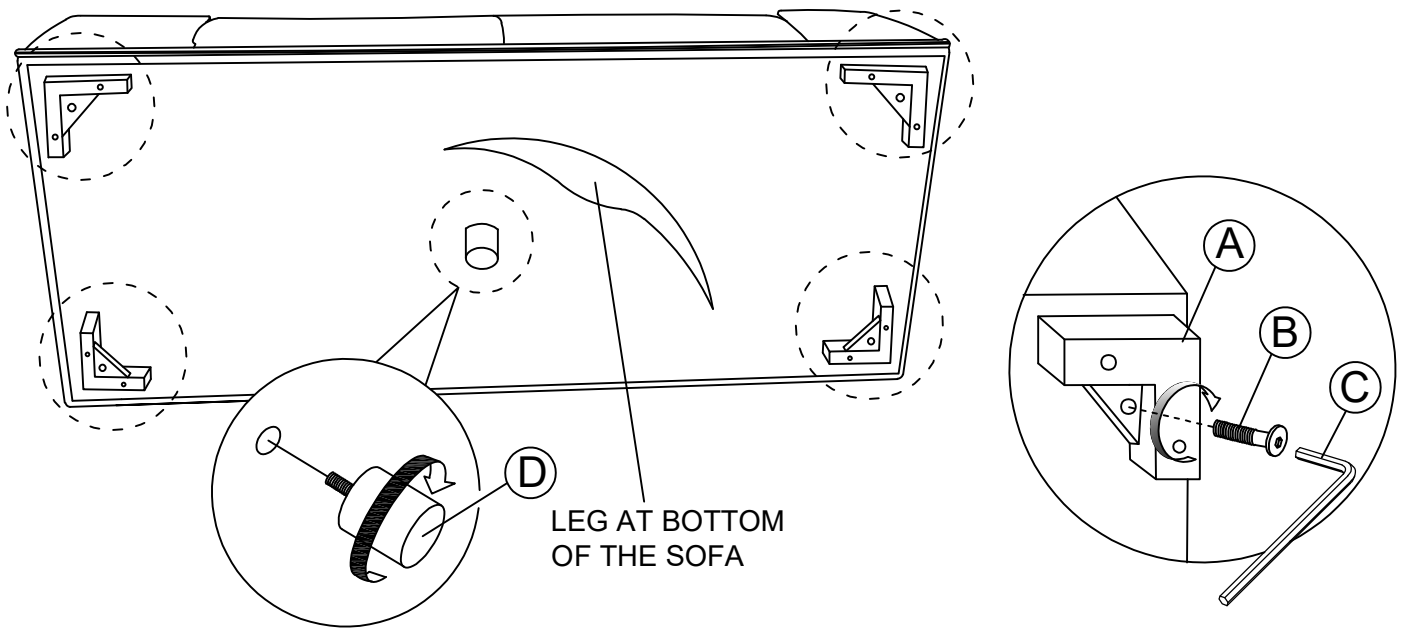

ASSEMBLY INSTRUCTIONS

MODEL : F4136SS (3-2S)

Thanks you for purchasing this quality product. Be sure to lay all components on a soft and clean surface before assembly in order to avoid components from being scratched.

CAUTIONS :

1. Check contents against list for quantity.
2. Familiarize yourself with the components and hardware by reviewing the Assembly Instructions.
3. Do not over tightened the screws and bolts as it may damage the threads.
4. Keep all hardware parts out of the reach of children.
5. Please "LIFT UP & MOVE" the sofa when ever you want to shift it.

HARDWARE LIST			QTY
NO.	DESCRIPTION		
A	LEG		4 PCS
B	JCBB SCREW M8x50MM		4 PCS
C	ALLEN KEY M5		1 PC
D	SUPPORT LEG		1 PC

STEP 1

COMPLETED ASSEMBLY