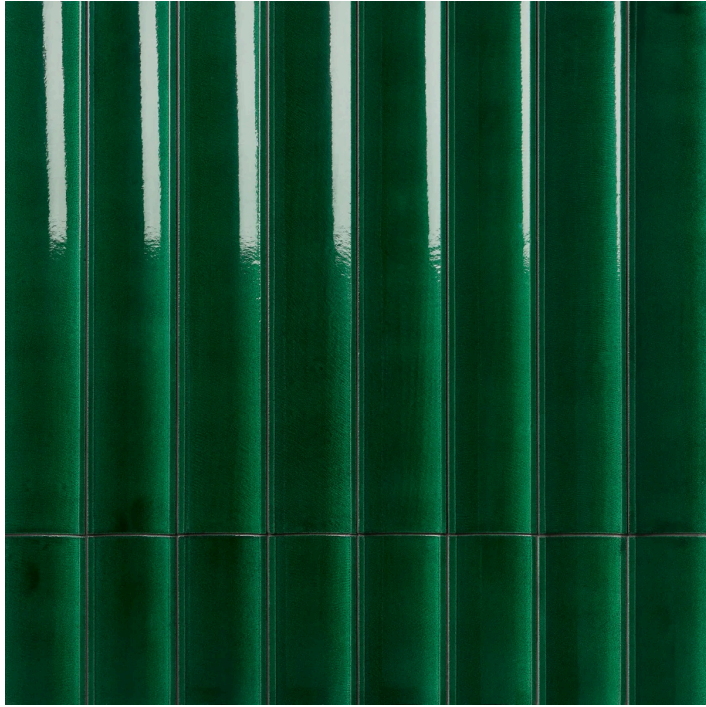

LAVA ART FLUTED AEGEAN GREEN 6X36 3D GLOSSY LAVA STONE TILE

Light reflects beautifully off the glossy surface of the Lava Art Fluted Aegean Green 6x36 3D Glossy Lava Stone Tile, enhancing its softly curved shape. This heirloom-quality moss-green tile adds a sophisticated look whether stacked vertically or horizontally.

COLORS

Adriatic
Blue

Aegean
Green

Aquamarin

Coral

+2

SPECIFICATIONS

Colorway
Green

Commercial
Wall Only

Finish
Glossy

Item Size
5.90" x 35.98"

Material
Lava Stone

Residential
Wall Only

PRODUCT GALLERY

DETAILED SPECS

Available Sizes
6x36"

LAVA ART FLUTED

The rugged beauty of authentic lava stone makes a dramatic statement in the Lava Art Fluted collection. Available in an array of vibrant, glossy colors, these hand-glazed, natural stone tiles have been designed to fit perfectly under kitchen islands and bars between the counter and the toe kick. This collection of ultra-durable gently curved tiles was developed exclusively for TileBar.