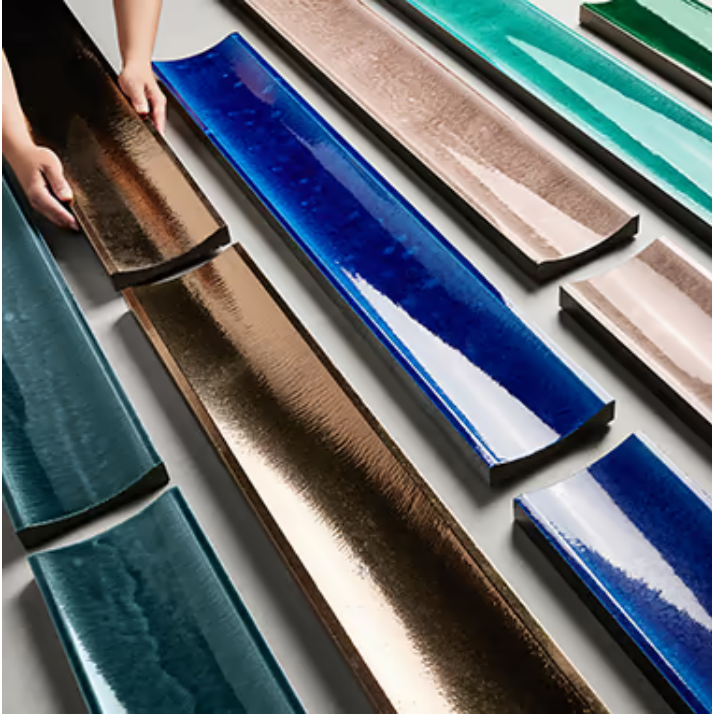

LAVA ART FLUTED AEGEAN GREEN 6X36 3D GLOSSY LAVA STONE TILE

Light reflects beautifully off the glossy surface of the Lava Art Fluted Aegean Green 6x36 3D Glossy Lava Stone Tile, enhancing its softly curved shape. This heirloom-quality moss-green tile adds a sophisticated look whether stacked vertically or horizontally.

Stone Type
Lava Stone

Style
Art Deco, Classic

Tile Thickness
Low: 15 mm | High: 30 mm

Tile Use
Backsplash, Bathroom Wall, Kitchen Wall,
Outdoor Wall, Shower Wall, Wall Tile

Weight
36.4 lbs

DIMENSIONS

Sample Size
3" x 6"

LAVA ART FLUTED

The rugged beauty of authentic lava stone makes a dramatic statement in the Lava Art Fluted collection. Available in an array of vibrant, glossy colors, these hand-glazed, natural stone tiles have been designed to fit perfectly under kitchen islands and bars between the counter and the toe kick. This collection of ultra-durable gently curved tiles was developed exclusively for TileBar.