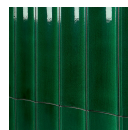

LAVA ART FLUTED AEGEAN GREEN 6X36 3D GLOSSY LAVA STONE TILE

Light reflects beautifully off the glossy surface of the Lava Art Fluted Aegean Green 6x36 3D Glossy Lava Stone Tile, enhancing its softly curved shape. This heirloom-quality moss-green tile adds a sophisticated look whether stacked vertically or horizontally.

COLORS

Adriatic
Blue

Aegean
Green

Aquamarin

Coral

+2

SPECIFICATIONS

Colorway
Green

Commercial
Wall Only

Finish
Glossy

Item Size
5.90" x 35.98"

Material
Lava Stone

Residential
Wall Only

PRODUCT GALLERY

DETAILED SPECS

Available Sizes
6x36"

LAVA ART FLUTED

The rugged beauty of authentic lava stone makes a dramatic statement in the Lava Art Fluted collection. Available in an array of vibrant, glossy colors, these hand-glazed, natural stone tiles have been designed to fit perfectly under kitchen islands and bars between the counter and the toe kick. This collection of ultra-durable gently curved tiles was developed exclusively for TileBar.