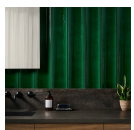

LAVA ART FLUTED AEGEAN GREEN 6X36 3D GLOSSY LAVA STONE TILE

Light reflects beautifully off the glossy surface of the Lava Art Fluted Aegean Green 6x36 3D Glossy Lava Stone Tile, enhancing its softly curved shape. This heirloom-quality moss-green tile adds a sophisticated look whether stacked vertically or horizontally.

Commercial
Wall Only

Finish
Glossy

Item Size
5.90" x 35.98"

Material
Lava Stone

Residential
Wall Only

PRODUCT GALLERY

DETAILED SPECS

Available Sizes
6x36"

Stone Type
Lava Stone

Style
Art Deco, Classic

Tile Thickness
Low: 15 mm | High: 30 mm

Tile Use
Backsplash, Bathroom Wall, Kitchen Wall,
Outdoor Wall, Shower Wall, Wall Tile

Weight
36.4 lbs

DIMENSIONS

Sample Size
3" x 6"

LAVA ART FLUTED

The rugged beauty of authentic lava stone makes a dramatic statement in the Lava Art Fluted collection. Available in an array of vibrant, glossy colors, these hand-glazed, natural stone tiles have been designed to fit perfectly under kitchen islands and bars between the counter and the toe kick. This collection of ultra-durable gently curved tiles was developed exclusively for TileBar.