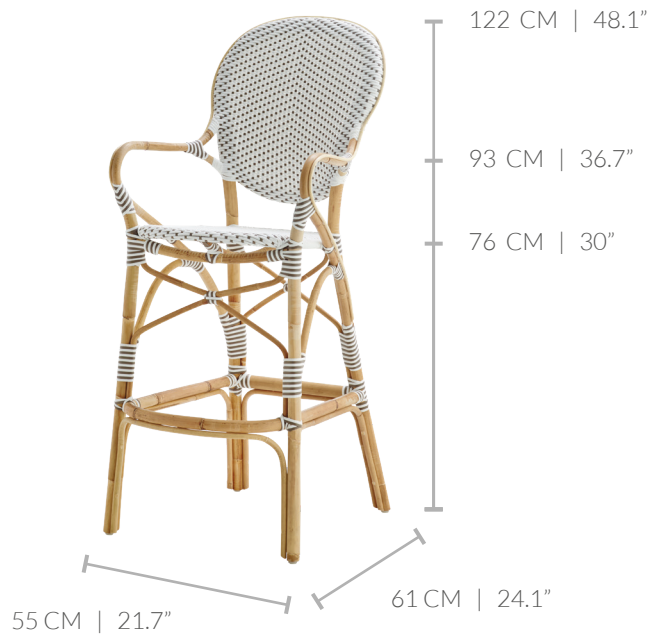

Product datasheet

NAME: BAR STOOL
MATERIAL: RATTAN & ARTFIBRE
USAGE: INDOOR
CUSHION: NOT AVAILABLE

Dimensions

COLOR OPTIONS | VISIT OUR WEBSITE TO SEE STANDARD STOCK

WHITE W/
CAPPUCCINO DOT
CPWH

CAPPUCCINO W/
WHITE DOT
WHCP

IVORY W/
BLACK DOT
BLIV

SALVIE GREEN W/
WHITE DOT
WHSG

GREY W/
WHITE DOT
WHGR

NAVY BLUE W/
WHITE DOT
WHLU

BLACK W/
BLACK DOT
BLBL

WHITE BASE, NAVY BLUE
LINES W/ SALVIE WEAVE
SGLUWH