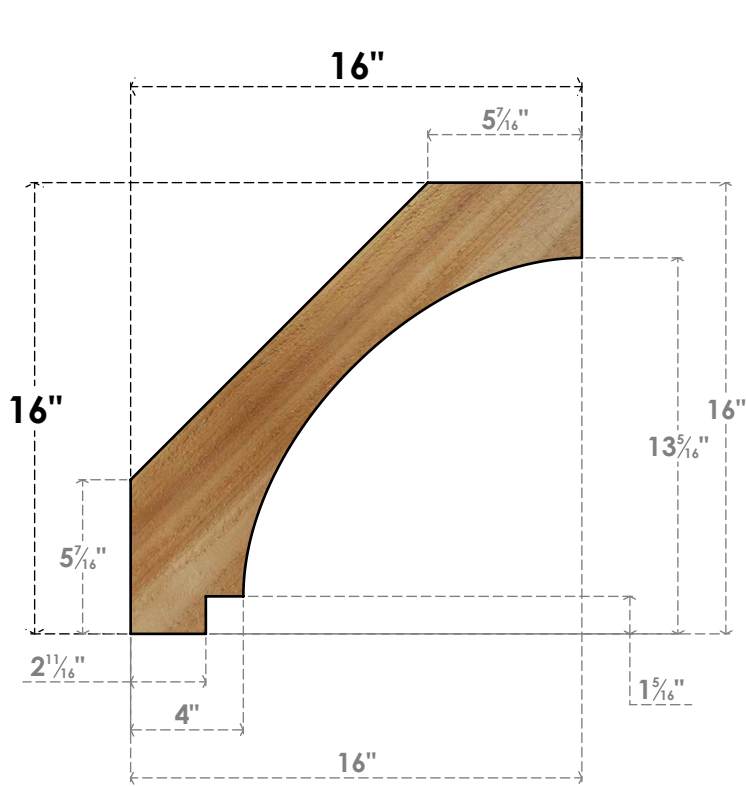

BRC06X16X16IMPOORWR

6"W X 16"D X 16"H IMPERIAL ROUGH SAWN BRACE, WESTERN RED CEDAR

SIDE

FRONT

EKENA MILLWORK
 2300 WEST MAIN ST.
 CLARKSVILLE, TX 75426
 TOLL FREE: 866-607-0453
 WWW.EKENAMILLWORK.COM

NOTES