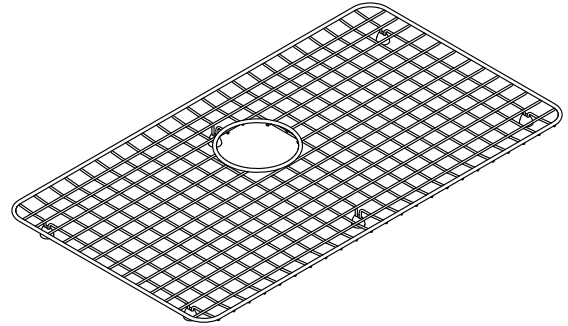

Audrine™ by Studio McGee

Sink rack for Audrine kitchen sink
K-37650

Features

- Designed in collaboration with Studio McGee
- For use with select Audrine by Studio McGee kitchen sinks
- Helps protect sink surface from daily wear
- Rubber feet provide added protection
- Dishwasher-safe

Recommended Products/Accessories

- K-36255 30" undermount single-bowl kitchen sink
- K-36255-PC 30" undermount single-bowl workstation kitchen sink

Codes/Standards

None Applicable

KOHLER® One-Year Limited Warranty