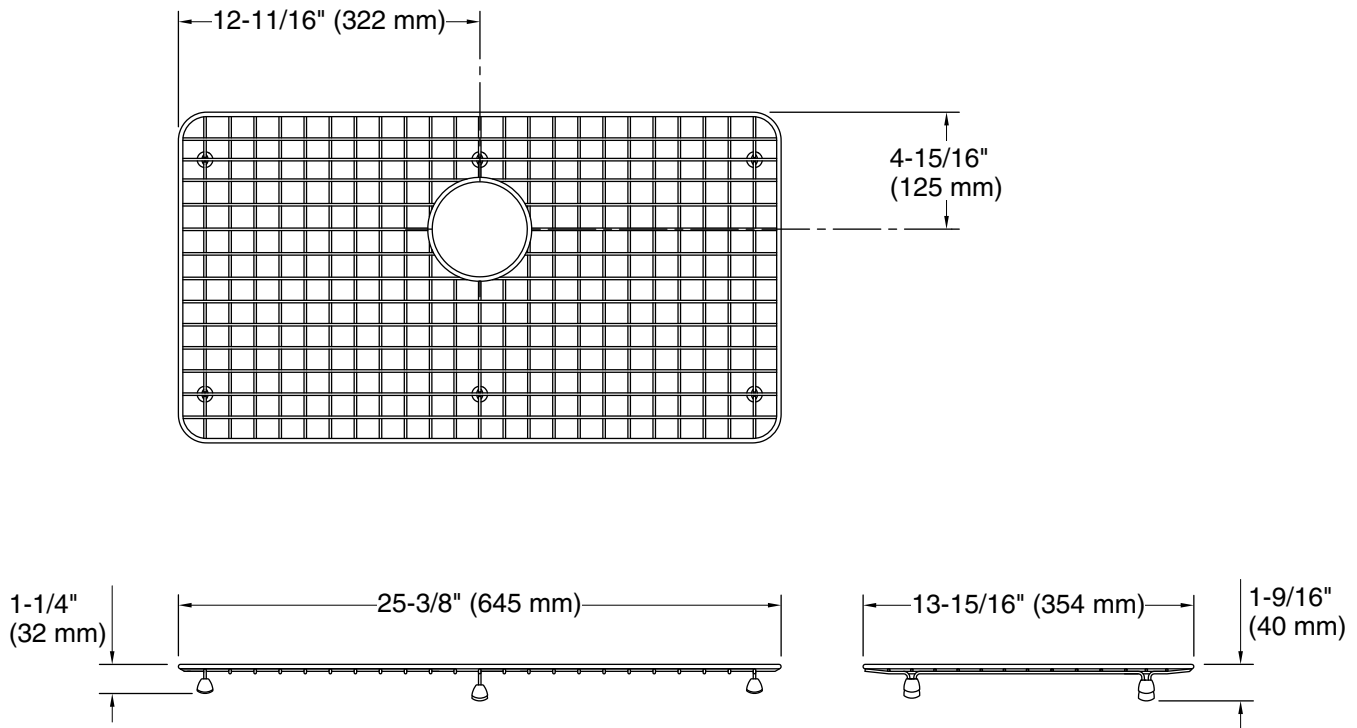

K-37650

Technical Information

All product dimensions are nominal.

Material: Stainless Steel

Notes

Install this product according to the installation guide.

1-800-4KOHLER (1-800-456-4537)

Kohler Co. reserves the right to make revisions without notice to product specifications.