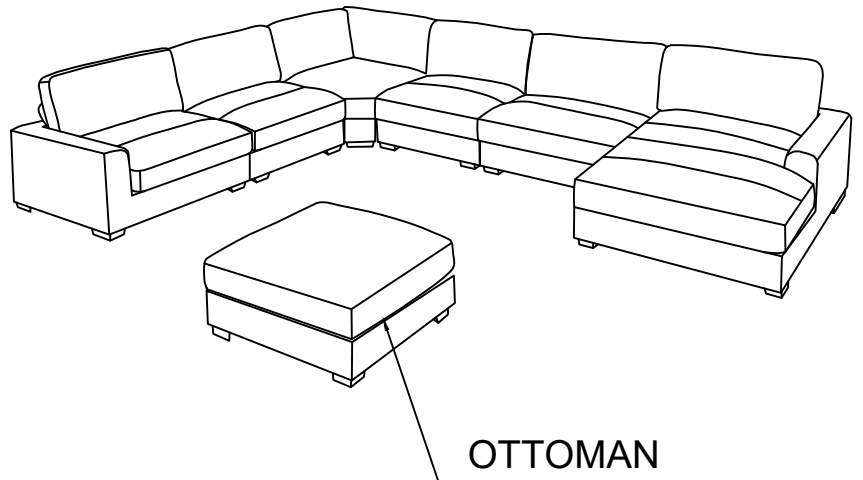

PART LIST			
NO.	PART DESC	CODE	Q'TY
A	CHAIR		1
B	LEGS	PU-8540-LEG	4

HARDWARE LIST				
NO.		HARDWARE DESC	CODE	Q'TY
1		BOLT Ø5/16**70	PU-8540-HW	4
2		LOCK WASHER Ø9*Ø14		4
3		FLAT WASHER Ø5/16**Ø19		4
4		ALLEN KEY M5*65		1
5		ANTI SLIDING PAD Ø50*2MM	PU-8540-CLIP	4

 Only tighten all bolts when all bolts aligned with bolt inserts

Step 1

Step 2

COMPLETE

MADE IN VIETNAM

**ASSEMBLY INSTRUCTION FOR
MODULAR OTTOMAN**

PART	QTY
 <p align="center">LHF CHAIR</p>	x1
 <p align="center">ARMLESS CHAIR</p>	x3
 <p align="center">WEDGE</p>	x1
 <p align="center">RHF CHAISE</p>	x1
 <p align="center">OTTOMAN</p>	x1