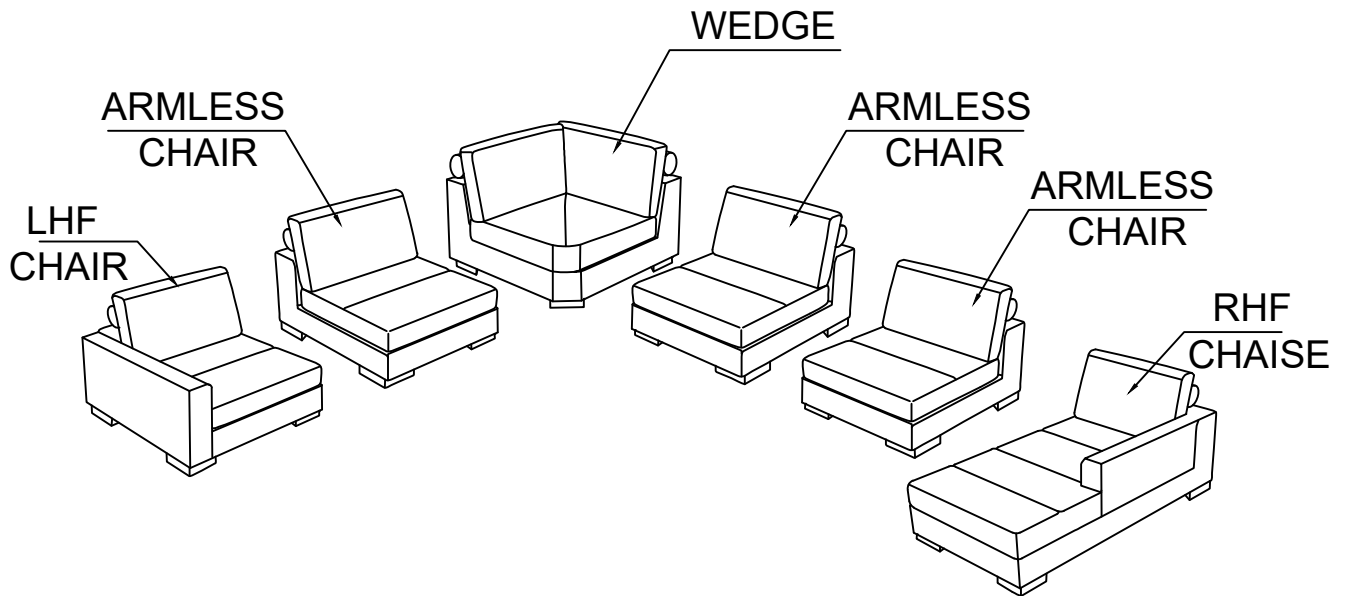

PART LIST			
NO.	PART DESC	CODE	Q'TY
A	CHAIR		1
B	LEGS	PU-8540-LEG	4

HARDWARE LIST				
NO.		HARDWARE DESC	CODE	Q'TY
1		BOLT Ø5/16**70	PU-8540-HW	4
2		LOCK WASHER Ø9*Ø14		4
3		FLAT WASHER Ø5/16**Ø19		4
4		ALLEN KEY M5*65		1
5		ANTI SLIDING PAD Ø50*2MM	PU-8540-CLIP	4

 Only tighten all bolts when all bolts aligned with bolt inserts

Step 1

Step 2

COMPLETE

MADE IN VIETNAM

**ASSEMBLY INSTRUCTION FOR
MODULAR OTTOMAN**

PART	QTY
 <p align="center">LHF CHAIR</p>	x1
 <p align="center">ARMLESS CHAIR</p>	x3
 <p align="center">WEDGE</p>	x1
 <p align="center">RHF CHAISE</p>	x1
 <p align="center">OTTOMAN</p>	x1