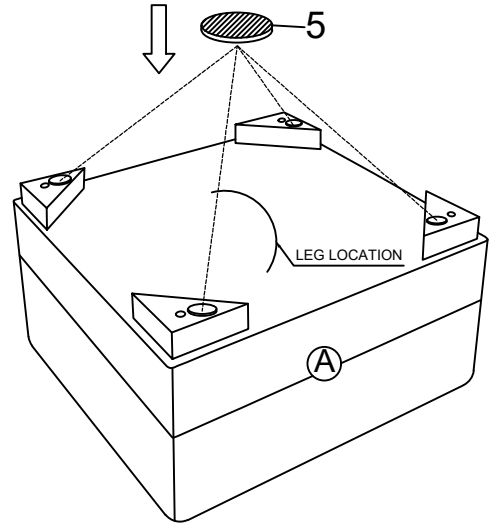

1. We recommend that you should assemble this product with the assistance of another person; this will make assembly easier, and will help to eliminate damage the product or injury to persons during assembly.
2. Be sure to check all packing materials carefully for small parts that may have come loose inside the carton during shipment.
3. Please do not over tighten screws or bolts.
4. Please put all parts on a non-abrasive floor before assembly, and follow the assembly steps to assembly your newly purchased product correctly and efficiently.

PART LIST			
NO.	PART DESC	CODE	Q'TY
A	CHAIR		1
B	LEGS	PU-8540-LEG	4

HARDWARE LIST				
NO.		HARDWARE DESC	CODE	Q'TY
1		BOLT Ø5/16**70	PU-8540-HW	4
2		LOCK WASHER Ø9*Ø14		4
3		FLAT WASHER Ø5/16**Ø19		4
4		ALLEN KEY M5*65		1
5		ANTI SLIDING PAD Ø50*2MM	PU-8540-CLIP	4

 Only tighten all bolts when all bolts aligned with bolt inserts

Step 1

Step 2

COMPLETE

MADE IN VIETNAM

**ASSEMBLY INSTRUCTION FOR
MODULAR OTTOMAN**

PART	QTY
 <p align="center">LHF CHAIR</p>	x1
 <p align="center">ARMLESS CHAIR</p>	x3
 <p align="center">WEDGE</p>	x1
 <p align="center">RHF CHAISE</p>	x1
 <p align="center">OTTOMAN</p>	x1