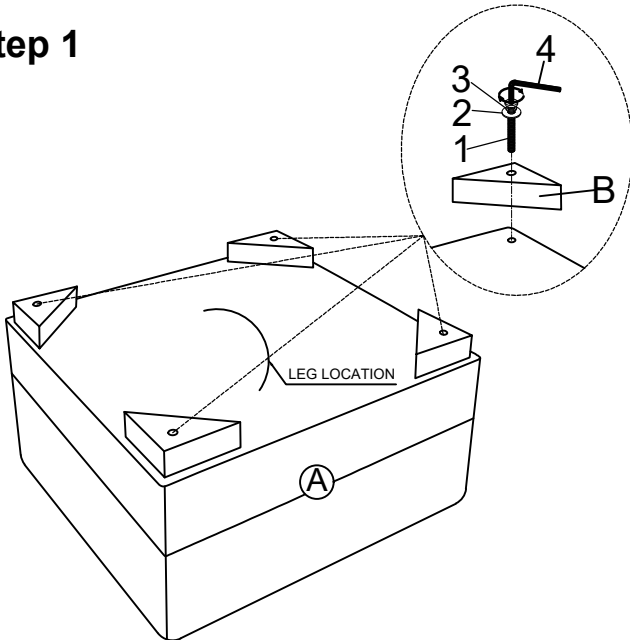

ASSEMBLY INSTRUCTION FOR MODULAR OTTOMAN

CAUTION: Please read instruction thoroughly before unpacking assembly parts. Sharp, exposed staple tips can cause injury, therefore, for your protection, please remove any exposed staples used in packing.

1. We recommend that you should assemble this product with the assistance of another person; this will make assembly easier, and will help to eliminate damage the product or injury to persons during assembly.
2. Be sure to check all packing materials carefully for small parts that may have come loose inside the carton during shipment.
3. Please do not over tighten screws or bolts.
4. Please put all parts on a non-abrasive floor before assembly, and follow the assembly steps to assembly your newly purchased product correctly and efficiently.

PART LIST			
NO.	PART DESC	CODE	Q'TY
A	CHAIR		1
B	LEGS	PU-8540-LEG	4

HARDWARE LIST				
NO.		HARDWARE DESC	CODE	Q'TY
1		BOLT Ø5/16**70	PU-8540-HW	4
2		LOCK WASHER Ø9*Ø14		4
3		FLAT WASHER Ø5/16**Ø19		4
4		ALLEN KEY M5*65		1
5		ANTI SLIDING PAD Ø50*2MM	PU-8540-CLIP	4

Only tighten all bolts when all bolts aligned with bolt inserts

Step 1