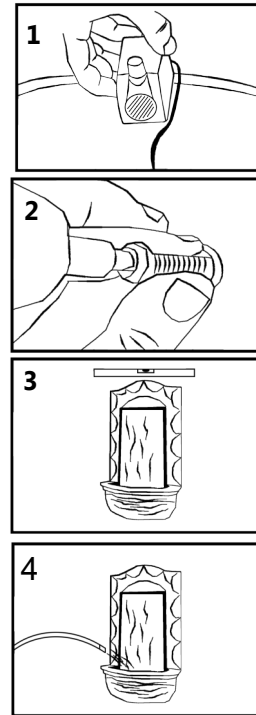

What is included 3

Assembly instructions 4

YouTube video instruction 5

Warranty 6

What is included

A. Fountain

<https://xbrand.us/product/xr-240-3974/>

Auto Shut Off Pump

B. Auto Shut-Off Pump

C. Screw

Assembly instructions

1. Place pump in the tank.
2. Install mounting screw.
3. Place fountain on the wall and level it.
4. Fill with water until the pump is covered.

Scan the QR code for detailed instructions