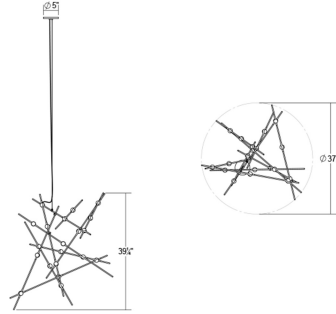

Project:

Constellation Aquila Major Pendant Spec Sheet

SKU: 2152.38C Learn more at:
<https://sonnemanlight.com/constellation-aquila>

Description:

Type #:

Dimensions

Height:	39.25"
Diameter:	37.25"
Canopy/Backplate/Base:	4.5"
Size:	Major
Canopy/Backplate/Base Height:	0.5

Installation

Installation:	Licensed electrician required, multi-step installation
Sloped Ceiling Compatible?:	Not Compatible
Minimum Hanging Height:	39.25"

Shipping

Carton 1 L x W x H:	23" X 15" X 6"
Carton 1 Gross Weight:	15 LBS