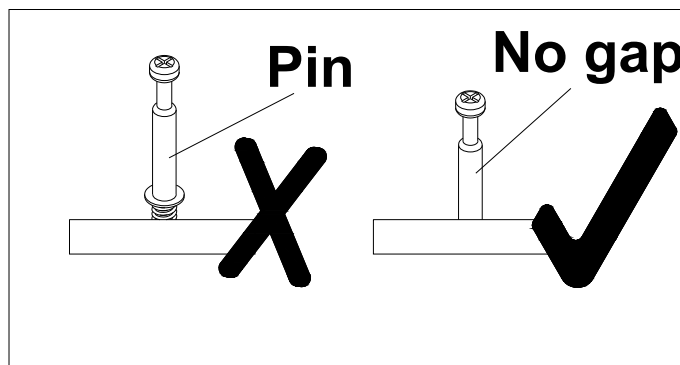

Read each step carefully before starting. It is very important that each step of instruction is performed in the correct order. If these steps are not followed in sequence, assembly difficulties will occur.